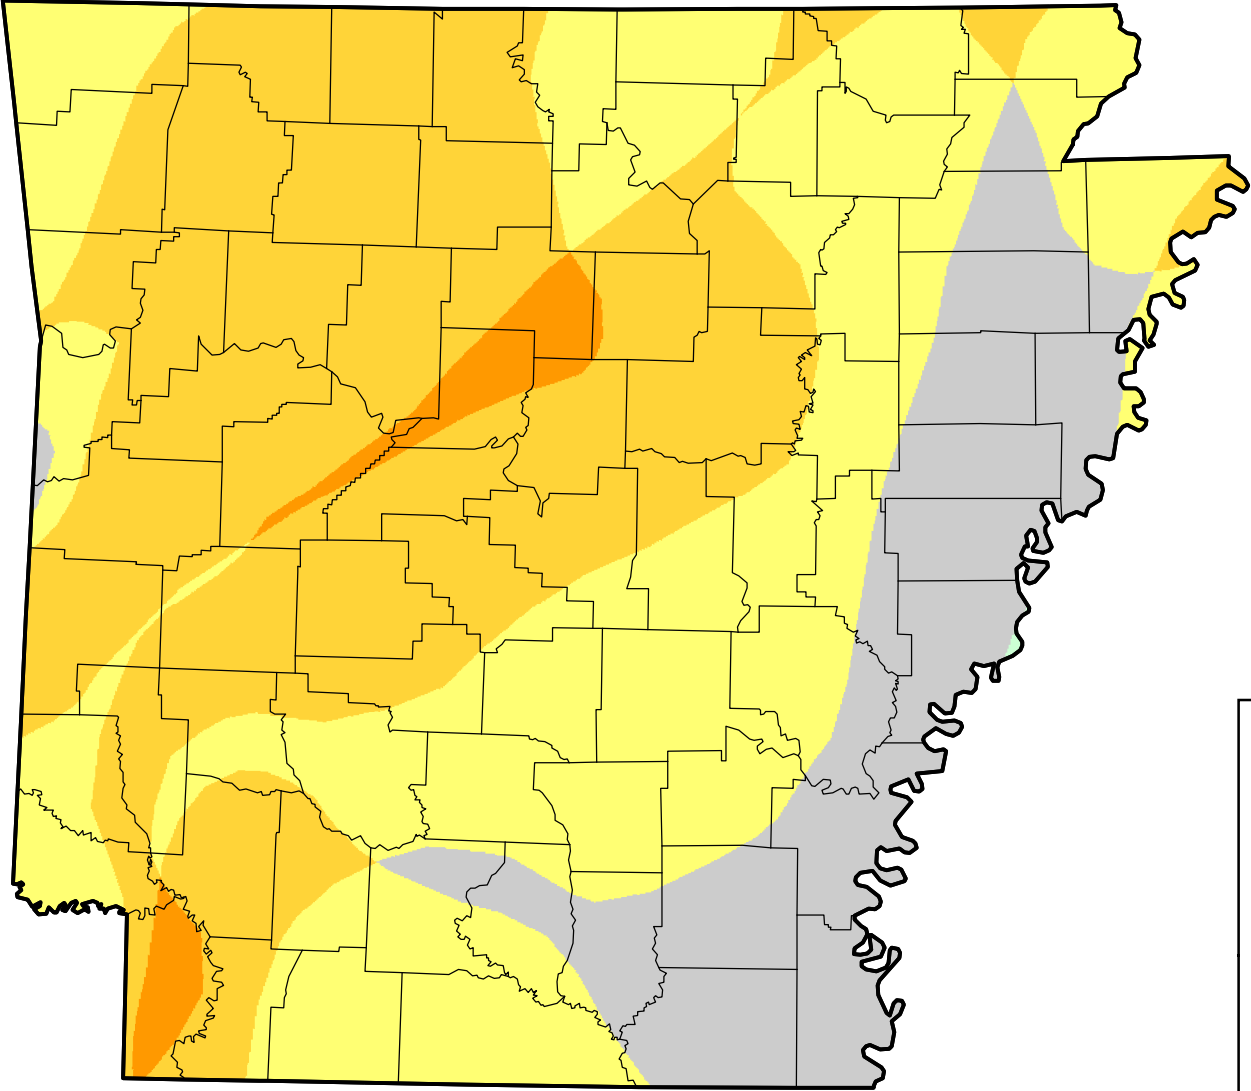

U.S. Drought Monitor Class Change - Arkansas

Start of Water Year

January 18, 2011
compared to
September 30, 2010

droughtmonitor.unl.edu

-  5 Class Degradation
-  4 Class Degradation
-  3 Class Degradation
-  2 Class Degradation
-  1 Class Degradation
-  No Change
-  1 Class Improvement
-  2 Class Improvement
-  3 Class Improvement
-  4 Class Improvement
-  5 Class Improvement