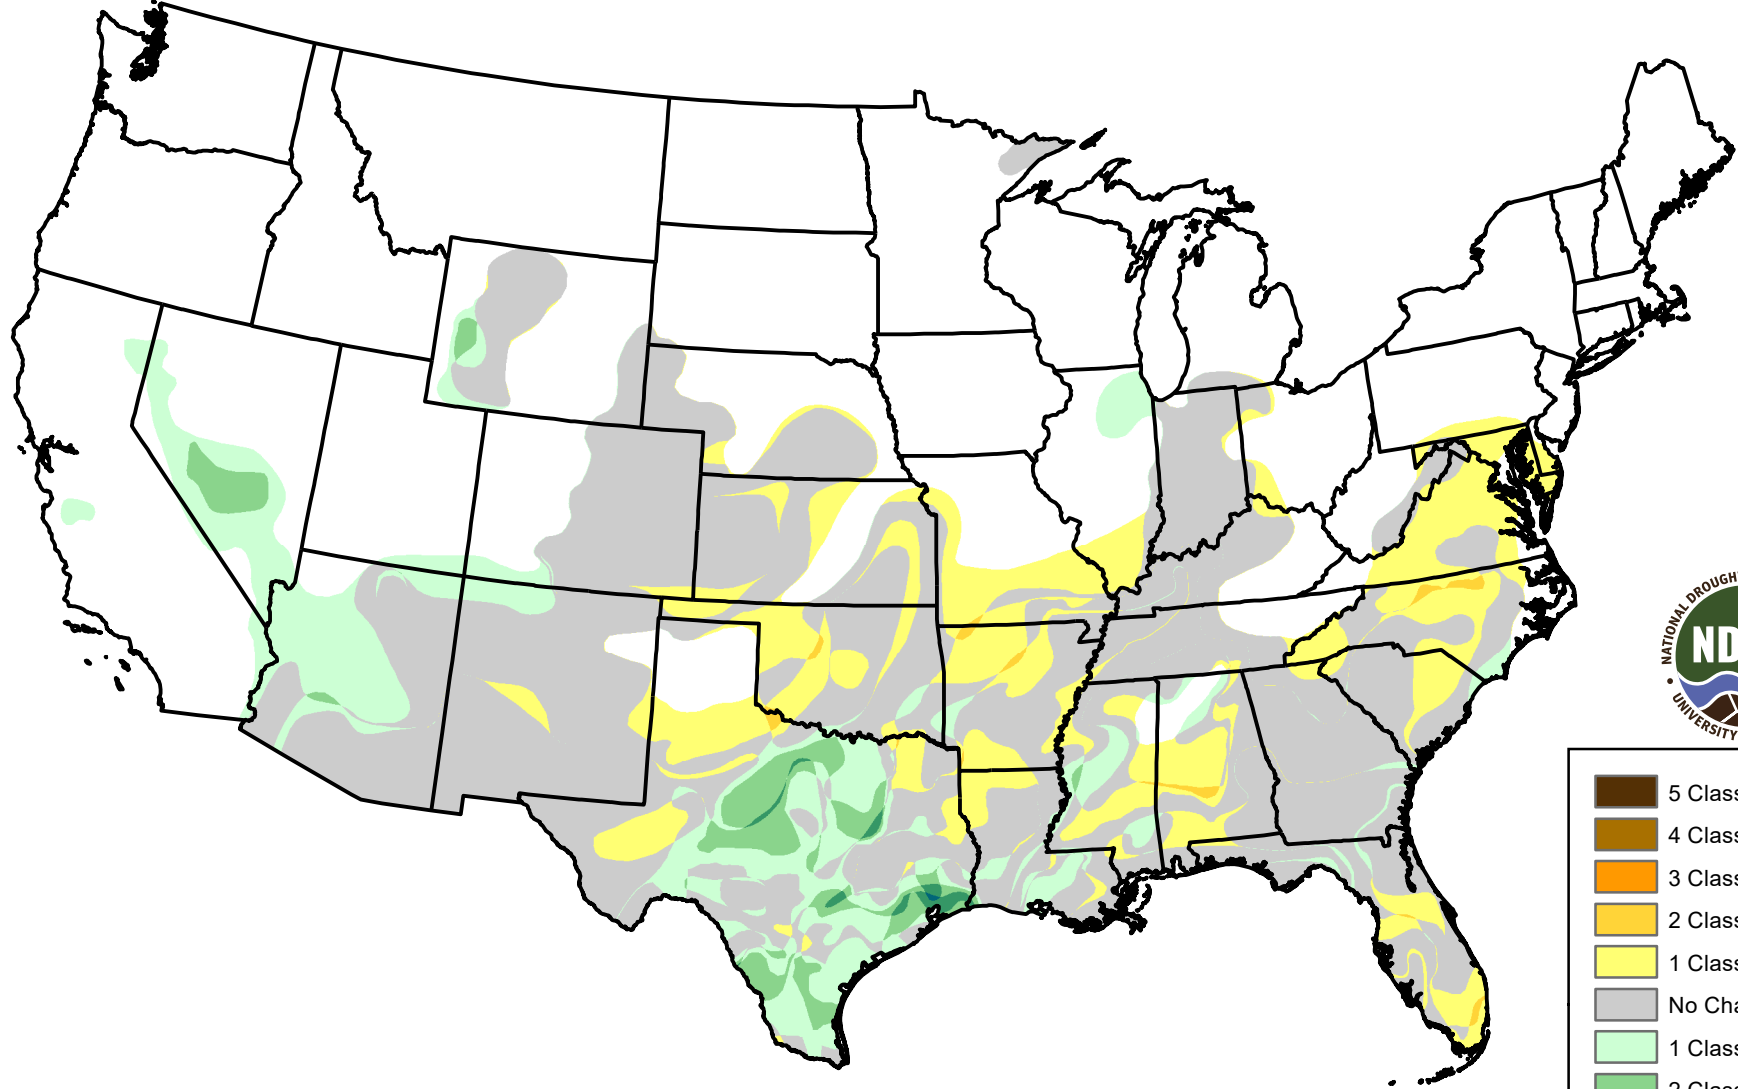

# U.S. Drought Monitor Class Change - Continental U.S. (CONUS) 4 Week

- 5 Class Degradation
- 4 Class Degradation
- 3 Class Degradation
- 2 Class Degradation
- 1 Class Degradation
- No Change
- 1 Class Improvement
- 2 Class Improvement
- 3 Class Improvement
- 4 Class Improvement
- 5 Class Improvement

January 18, 2011  
compared to  
December 23, 2010

[droughtmonitor.unl.edu](http://droughtmonitor.unl.edu)