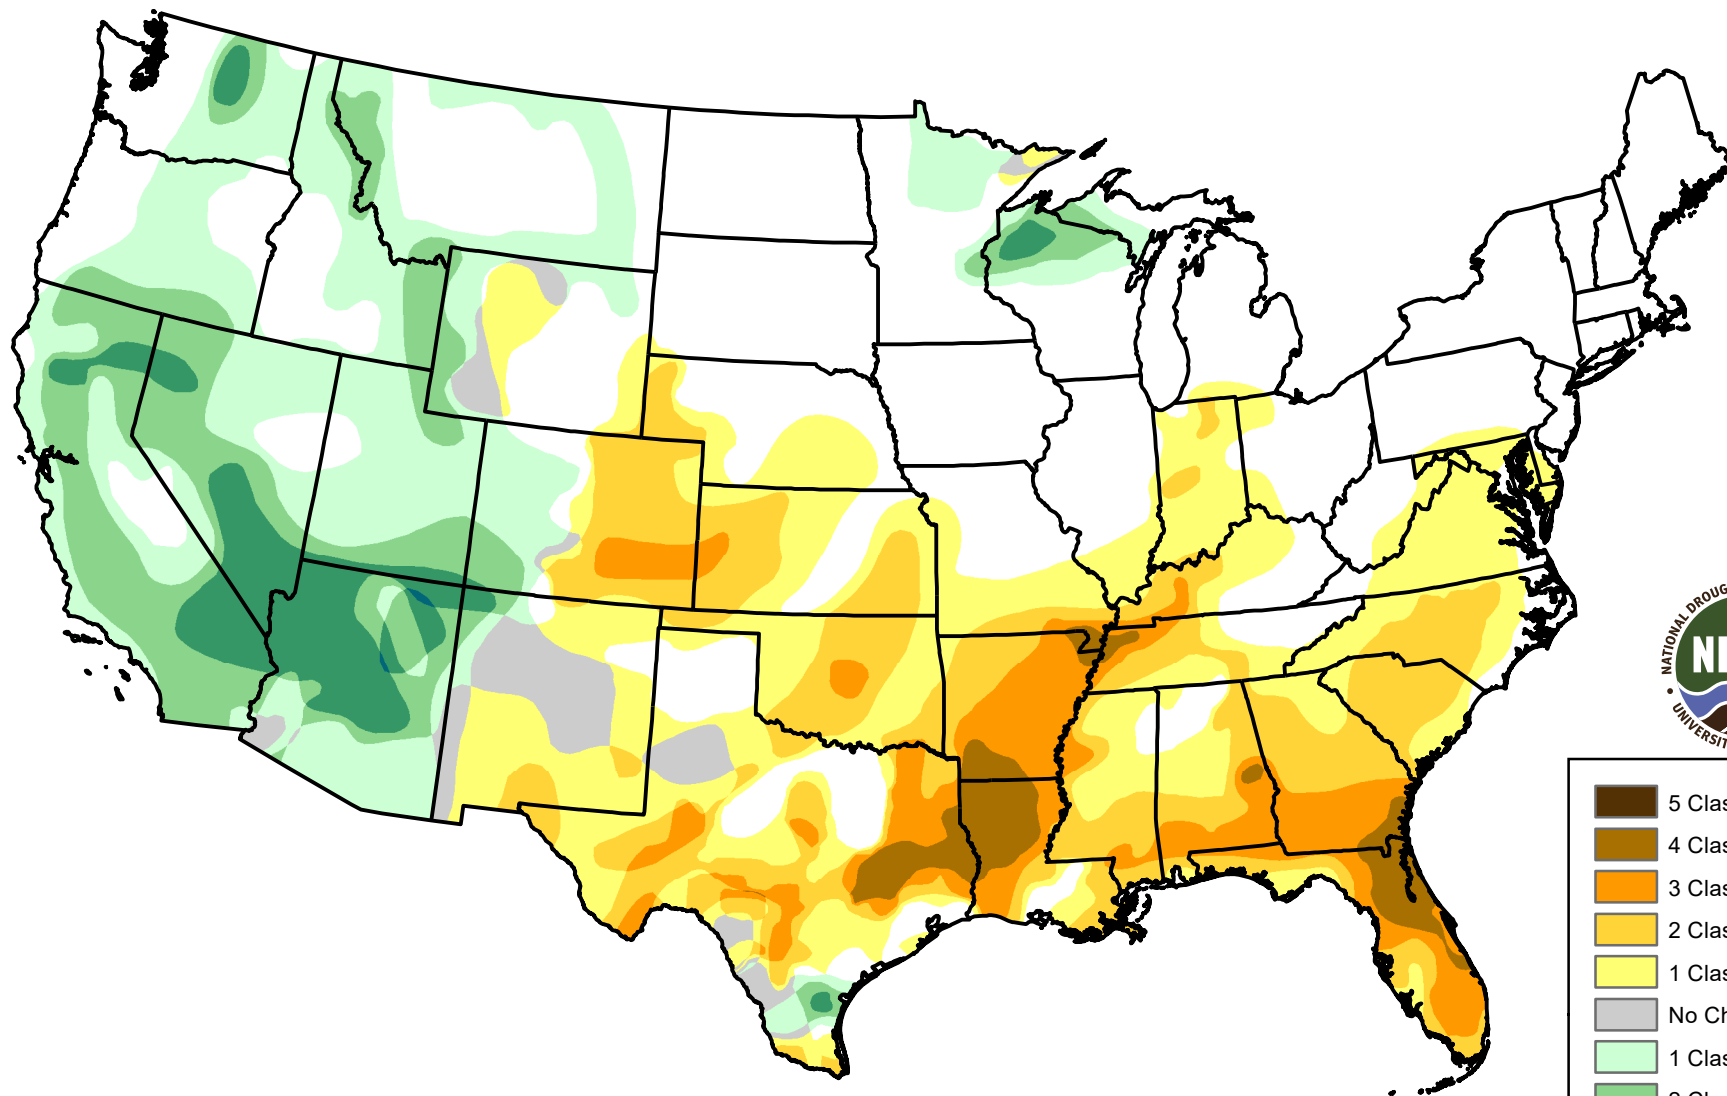

U.S. Drought Monitor Class Change - Continental U.S. (CONUS) 52 Week

January 18, 2011
compared to
January 21, 2010

droughtmonitor.unl.edu

- 5 Class Degradation
- 4 Class Degradation
- 3 Class Degradation
- 2 Class Degradation
- 1 Class Degradation
- No Change
- 1 Class Improvement
- 2 Class Improvement
- 3 Class Improvement
- 4 Class Improvement
- 5 Class Improvement