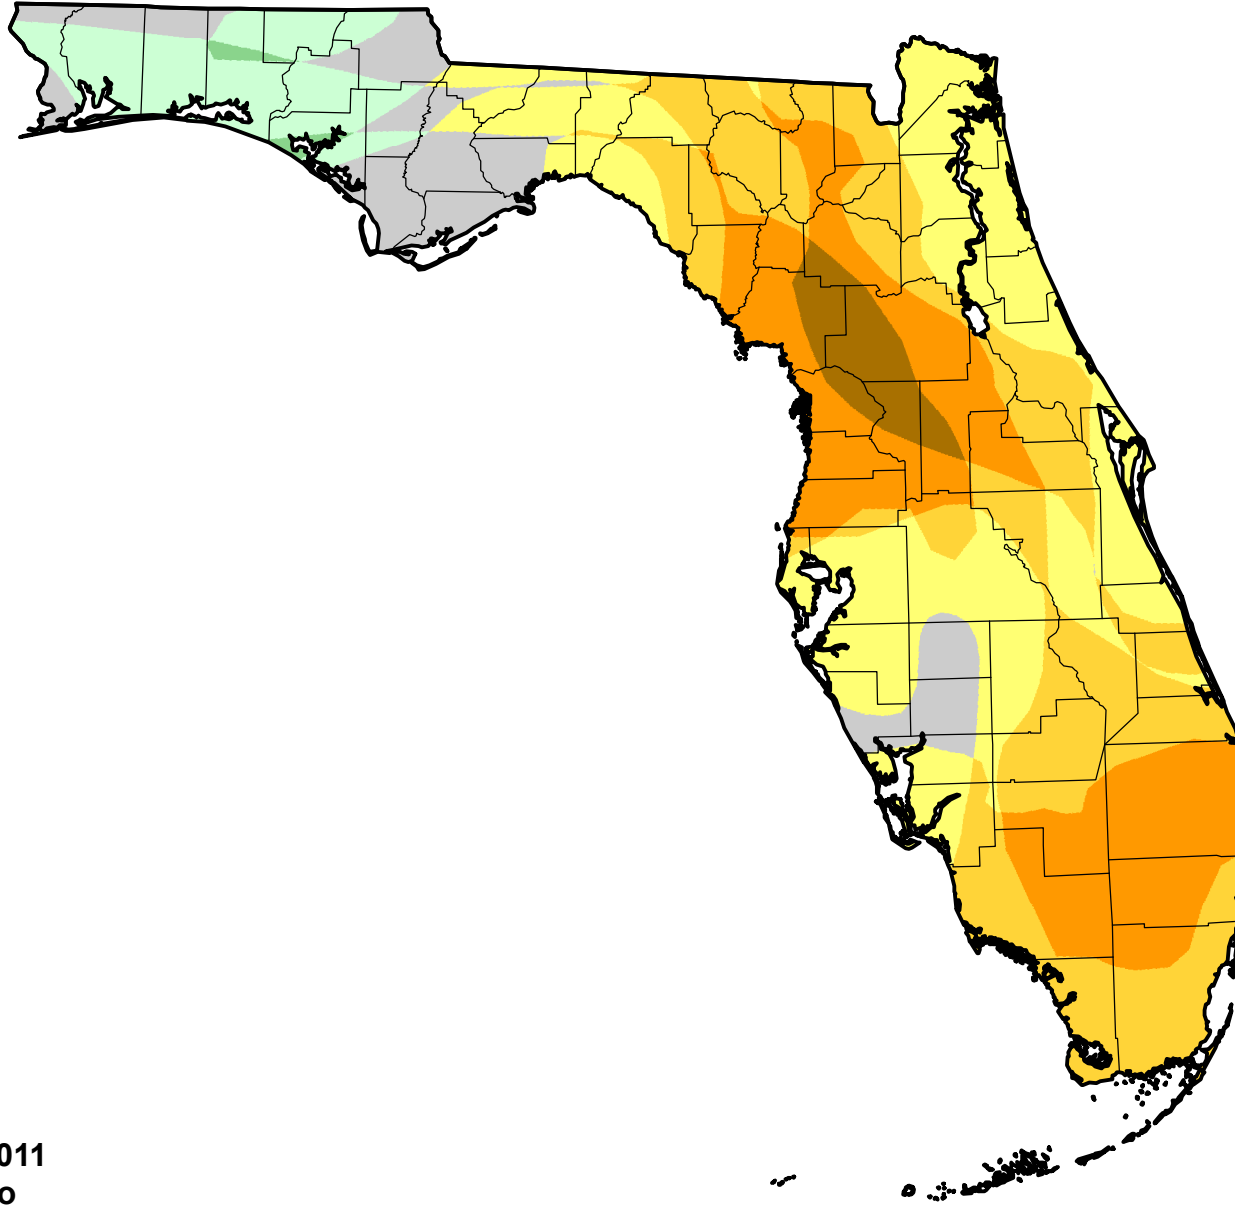

U.S. Drought Monitor Class Change - Florida

13 Week

January 18, 2011
compared to
October 21, 2010

droughtmonitor.unl.edu

- | | |
|--|---------------------|
| | 5 Class Degradation |
| | 4 Class Degradation |
| | 3 Class Degradation |
| | 2 Class Degradation |
| | 1 Class Degradation |
| | No Change |
| | 1 Class Improvement |
| | 2 Class Improvement |
| | 3 Class Improvement |
| | 4 Class Improvement |
| | 5 Class Improvement |