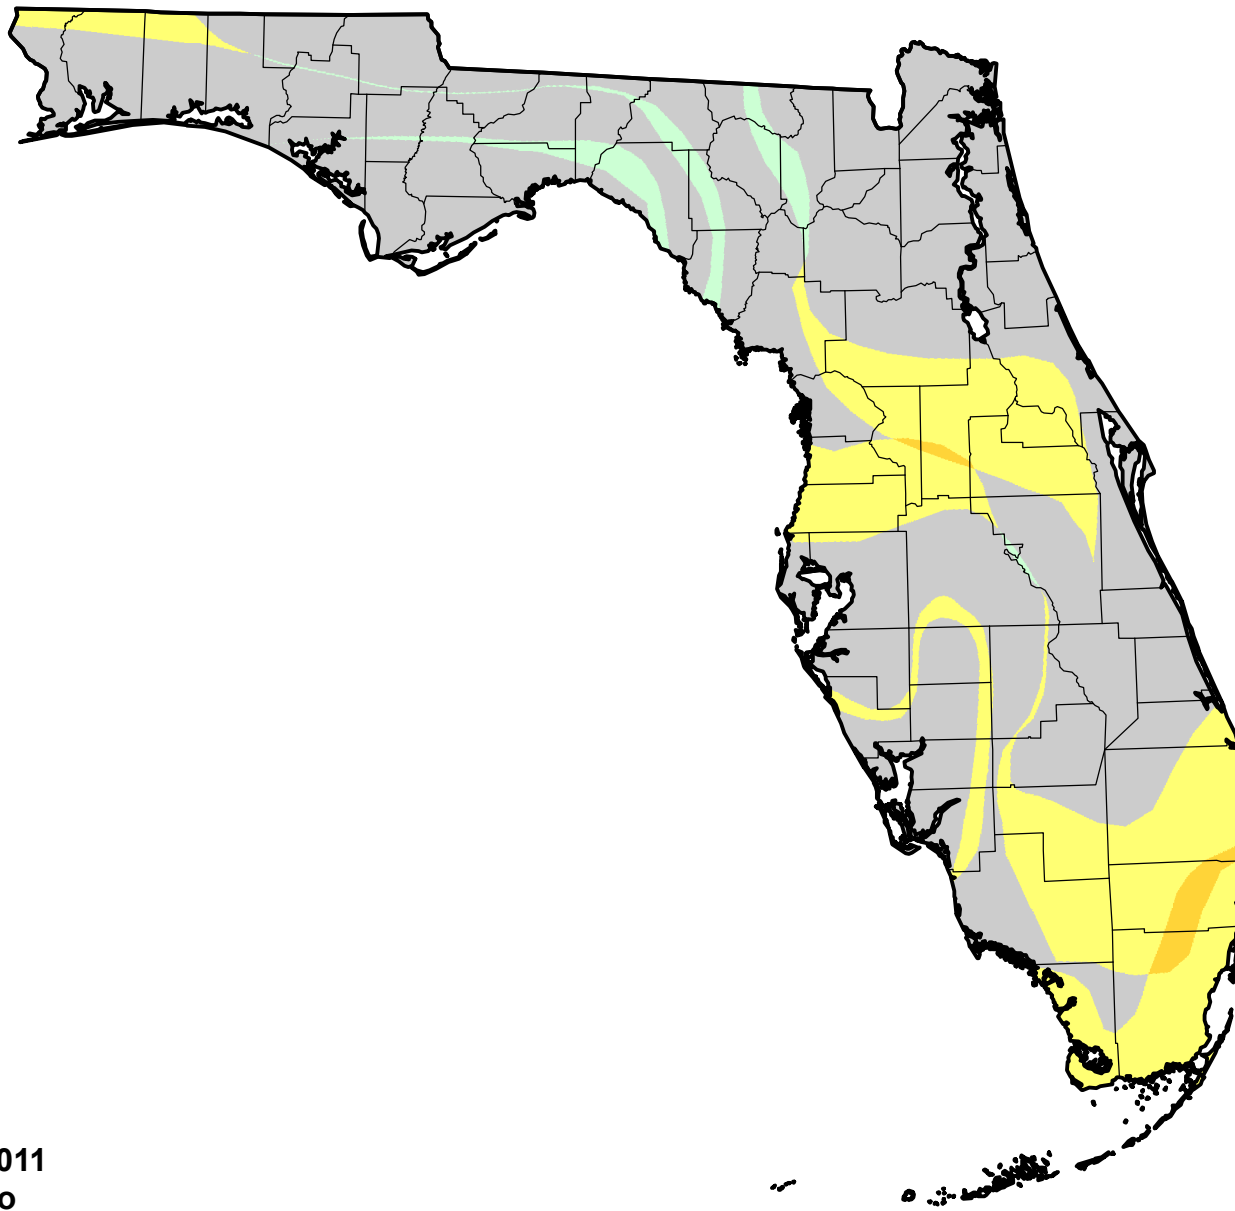

U.S. Drought Monitor Class Change - Florida

4 Week

January 18, 2011
compared to
December 23, 2010

droughtmonitor.unl.edu

- | | |
|---|---------------------|
|  | 5 Class Degradation |
|  | 4 Class Degradation |
|  | 3 Class Degradation |
|  | 2 Class Degradation |
|  | 1 Class Degradation |
|  | No Change |
|  | 1 Class Improvement |
|  | 2 Class Improvement |
|  | 3 Class Improvement |
|  | 4 Class Improvement |
|  | 5 Class Improvement |