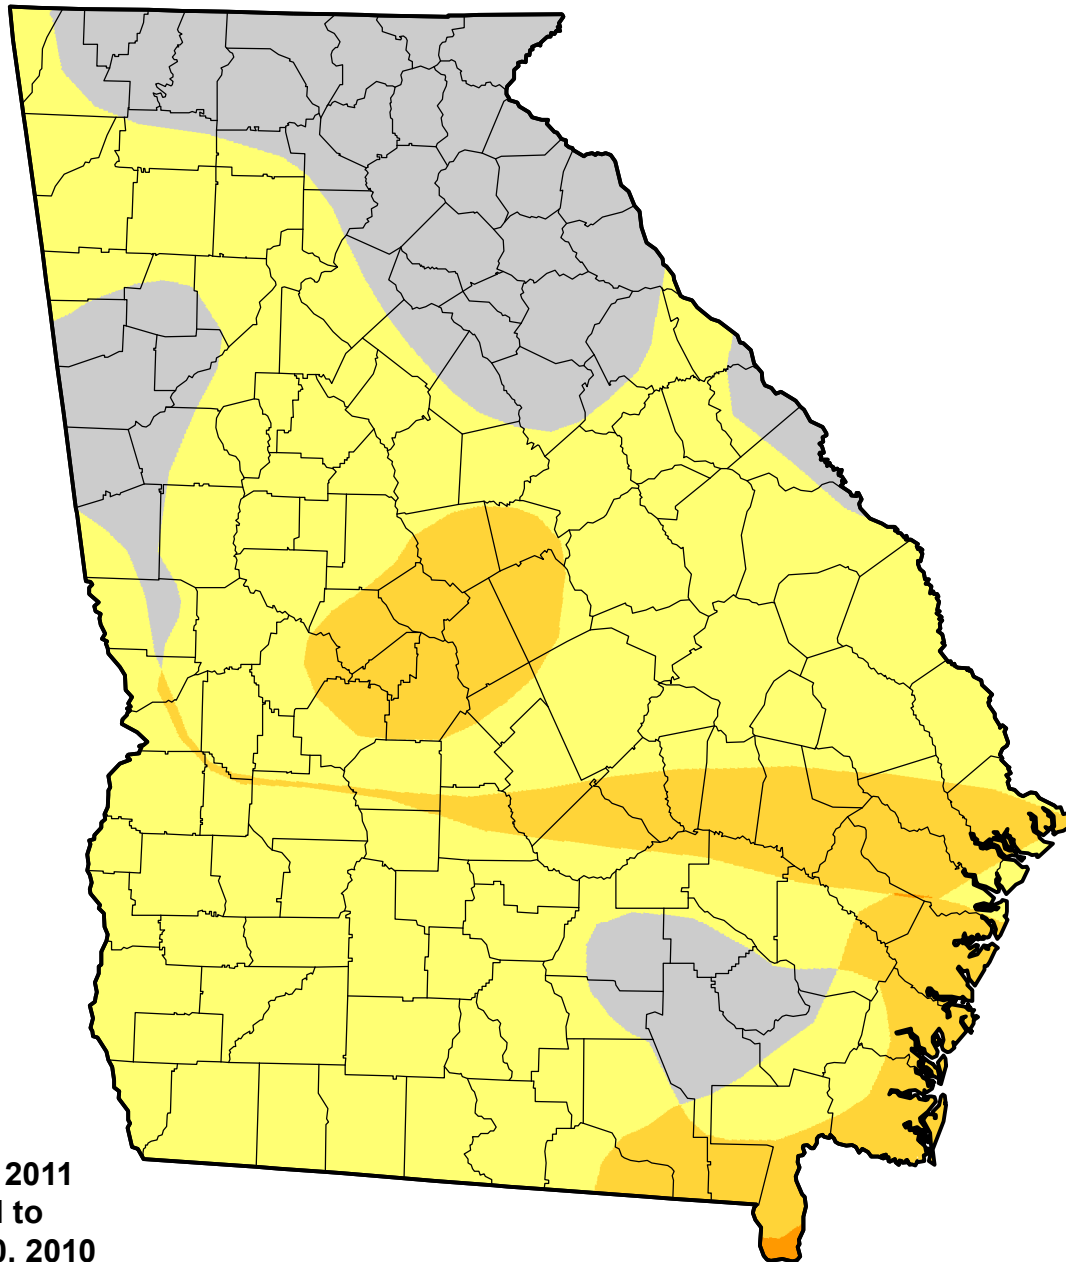

U.S. Drought Monitor Class Change - Georgia

Start of Water Year

January 18, 2011
compared to
September 30, 2010

droughtmonitor.unl.edu

	5 Class Degradation
	4 Class Degradation
	3 Class Degradation
	2 Class Degradation
	1 Class Degradation
	No Change
	1 Class Improvement
	2 Class Improvement
	3 Class Improvement
	4 Class Improvement
	5 Class Improvement