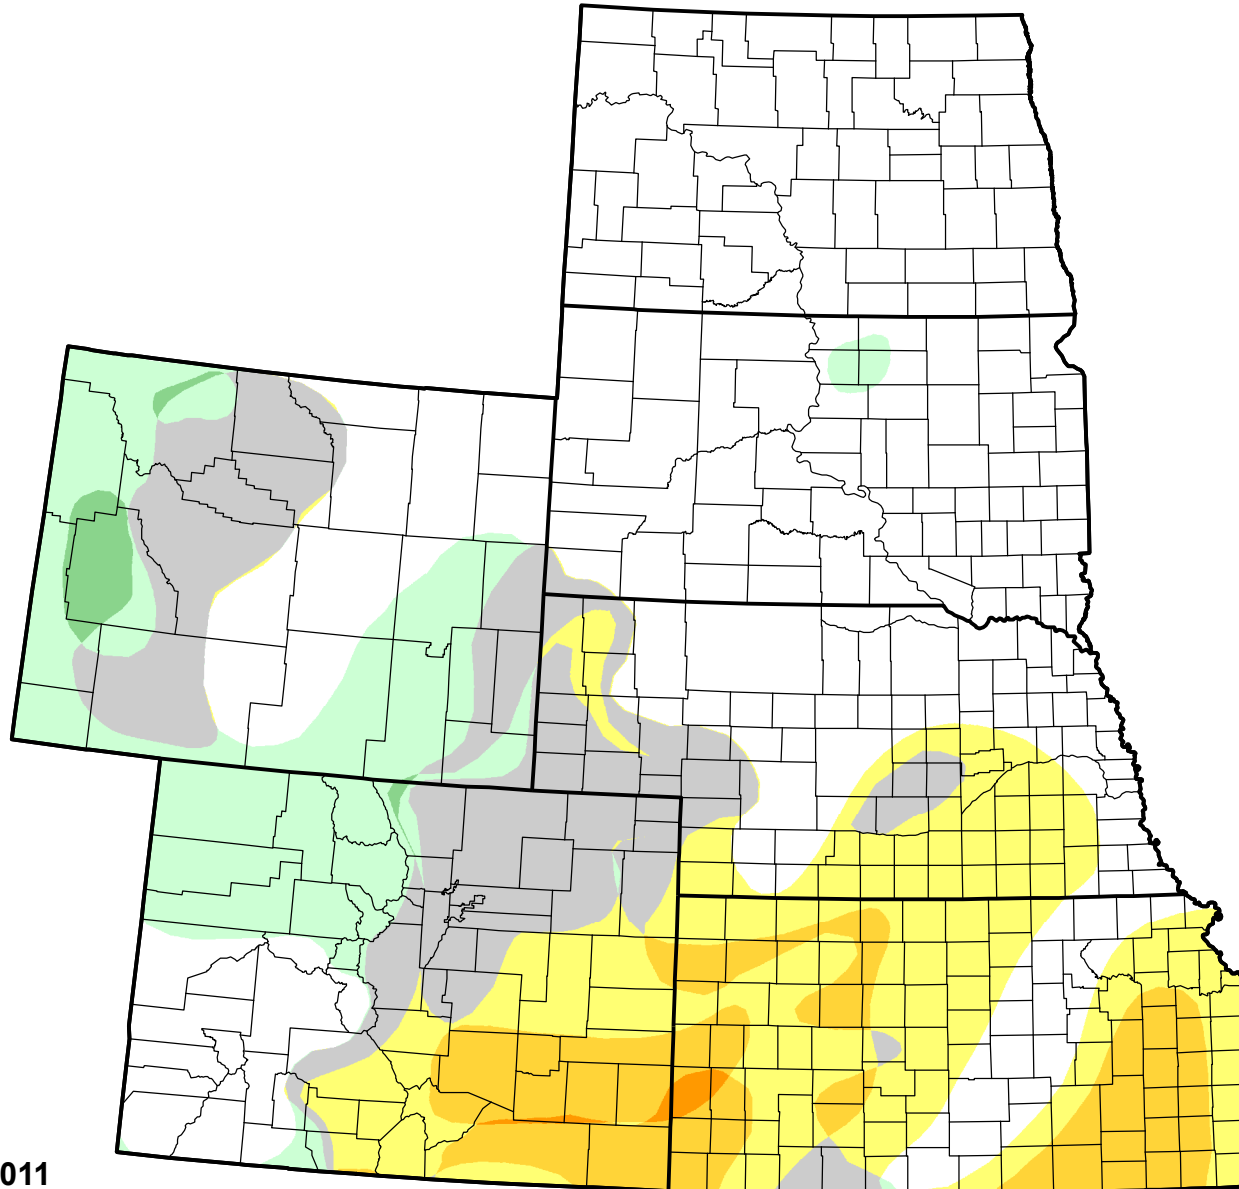

U.S. Drought Monitor Class Change - High Plains

13 Week

January 18, 2011
compared to
October 21, 2010

droughtmonitor.unl.edu

- 5 Class Degradation
- 4 Class Degradation
- 3 Class Degradation
- 2 Class Degradation
- 1 Class Degradation
- No Change
- 1 Class Improvement
- 2 Class Improvement
- 3 Class Improvement
- 4 Class Improvement
- 5 Class Improvement