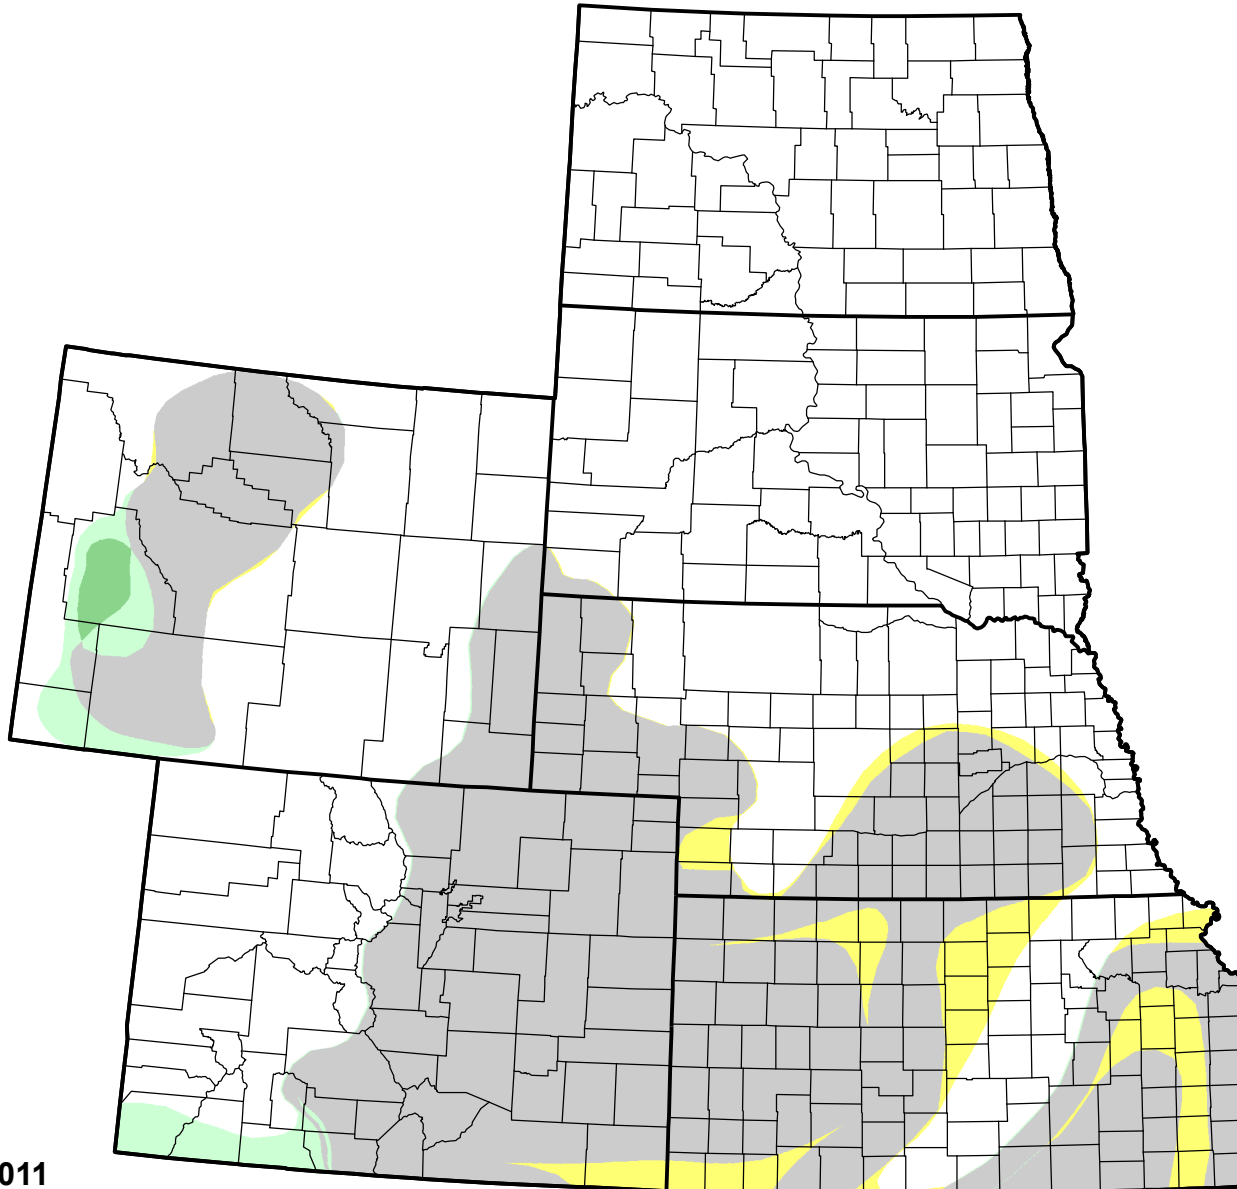

# U.S. Drought Monitor Class Change - High Plains

## 4 Week

January 18, 2011  
compared to  
December 23, 2010

[droughtmonitor.unl.edu](http://droughtmonitor.unl.edu)

-  5 Class Degradation
-  4 Class Degradation
-  3 Class Degradation
-  2 Class Degradation
-  1 Class Degradation
-  No Change
-  1 Class Improvement
-  2 Class Improvement
-  3 Class Improvement
-  4 Class Improvement
-  5 Class Improvement