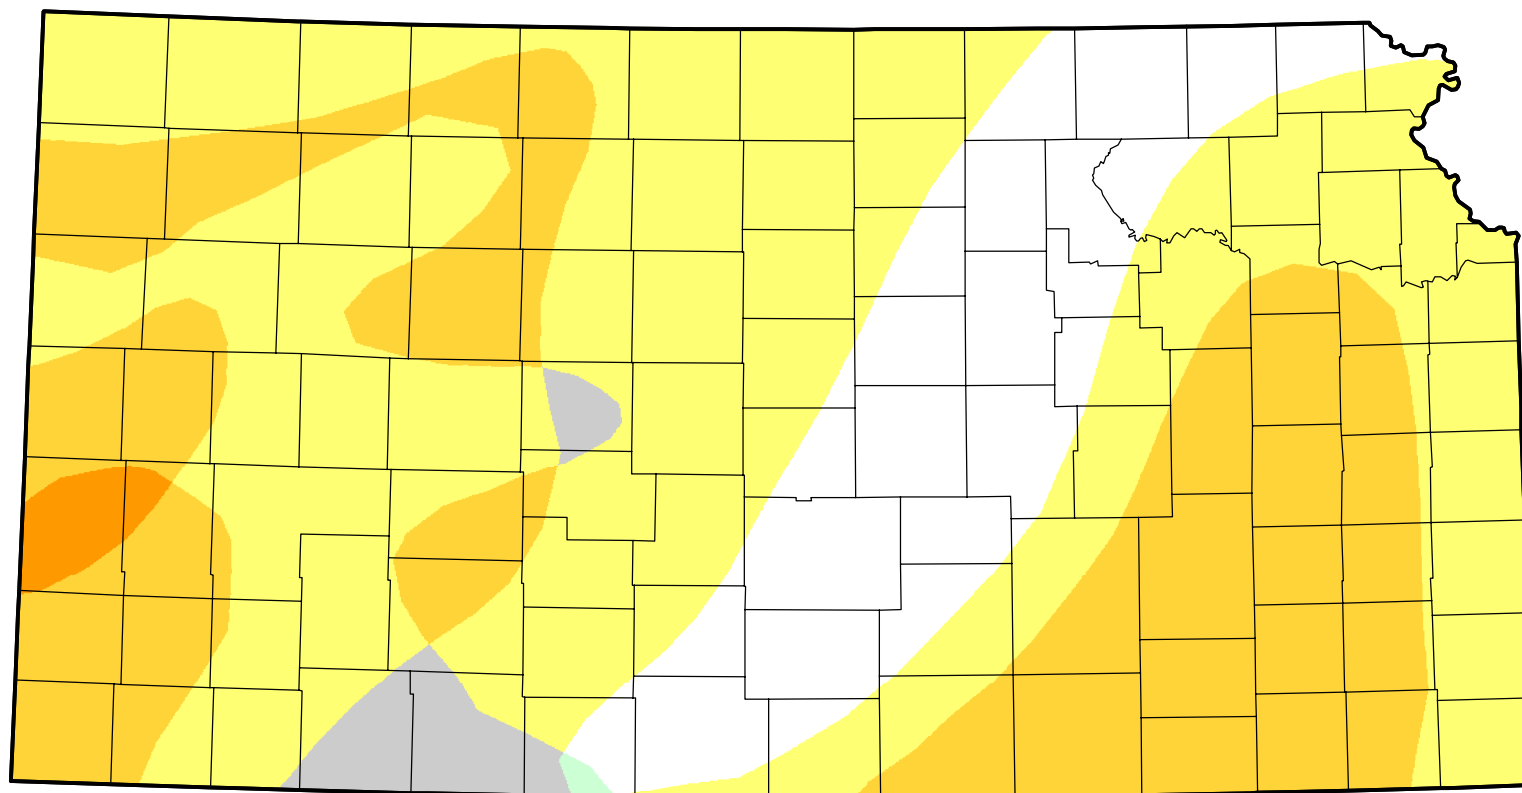

U.S. Drought Monitor Class Change - Kansas

13 Week

January 18, 2011
compared to
October 21, 2010

droughtmonitor.unl.edu

-  5 Class Degradation
-  4 Class Degradation
-  3 Class Degradation
-  2 Class Degradation
-  1 Class Degradation
-  No Change
-  1 Class Improvement
-  2 Class Improvement
-  3 Class Improvement
-  4 Class Improvement
-  5 Class Improvement