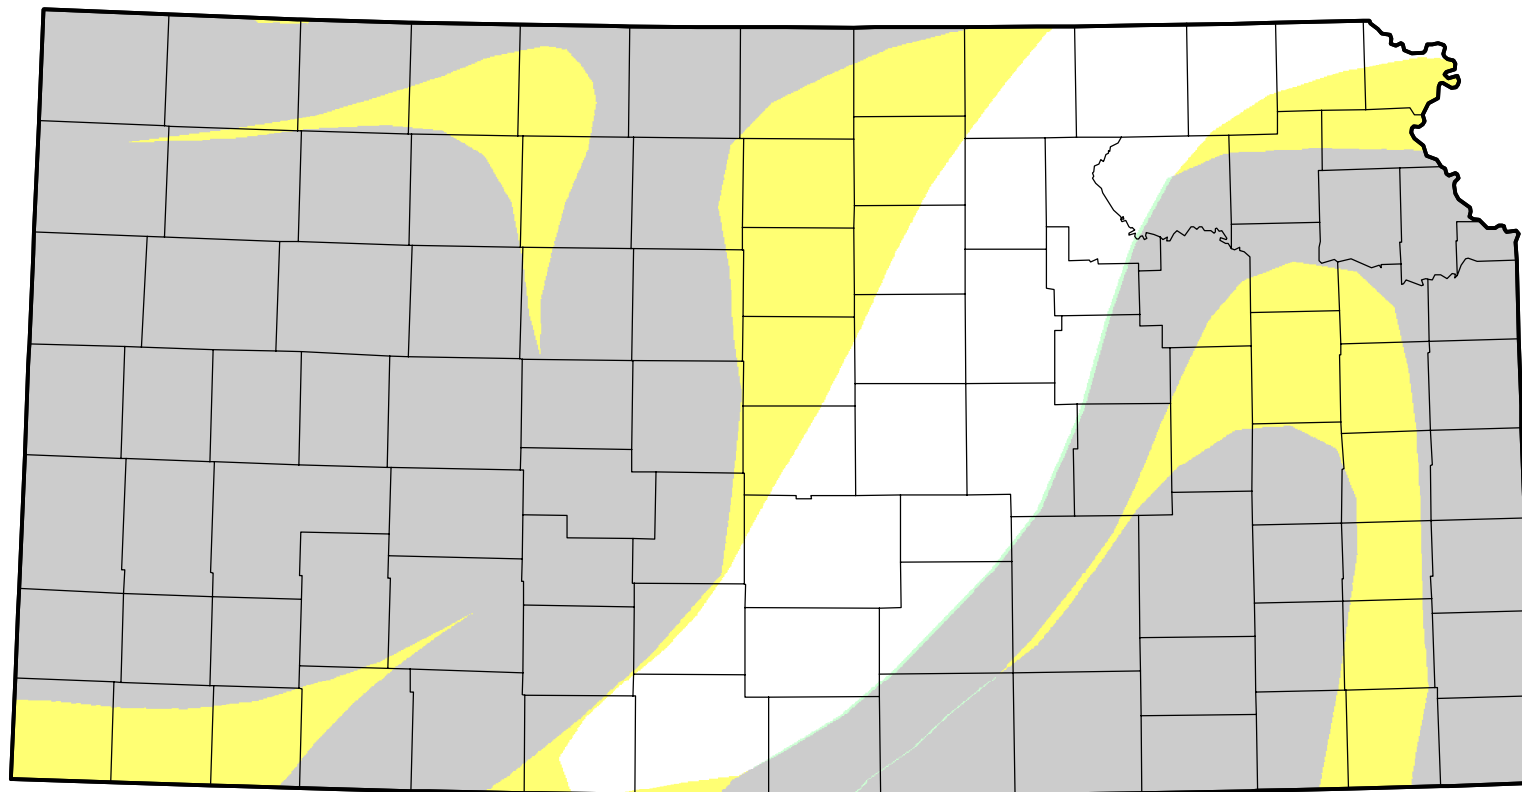

U.S. Drought Monitor Class Change - Kansas

4 Week

January 18, 2011
compared to
December 23, 2010

droughtmonitor.unl.edu

-  5 Class Degradation
-  4 Class Degradation
-  3 Class Degradation
-  2 Class Degradation
-  1 Class Degradation
-  No Change
-  1 Class Improvement
-  2 Class Improvement
-  3 Class Improvement
-  4 Class Improvement
-  5 Class Improvement