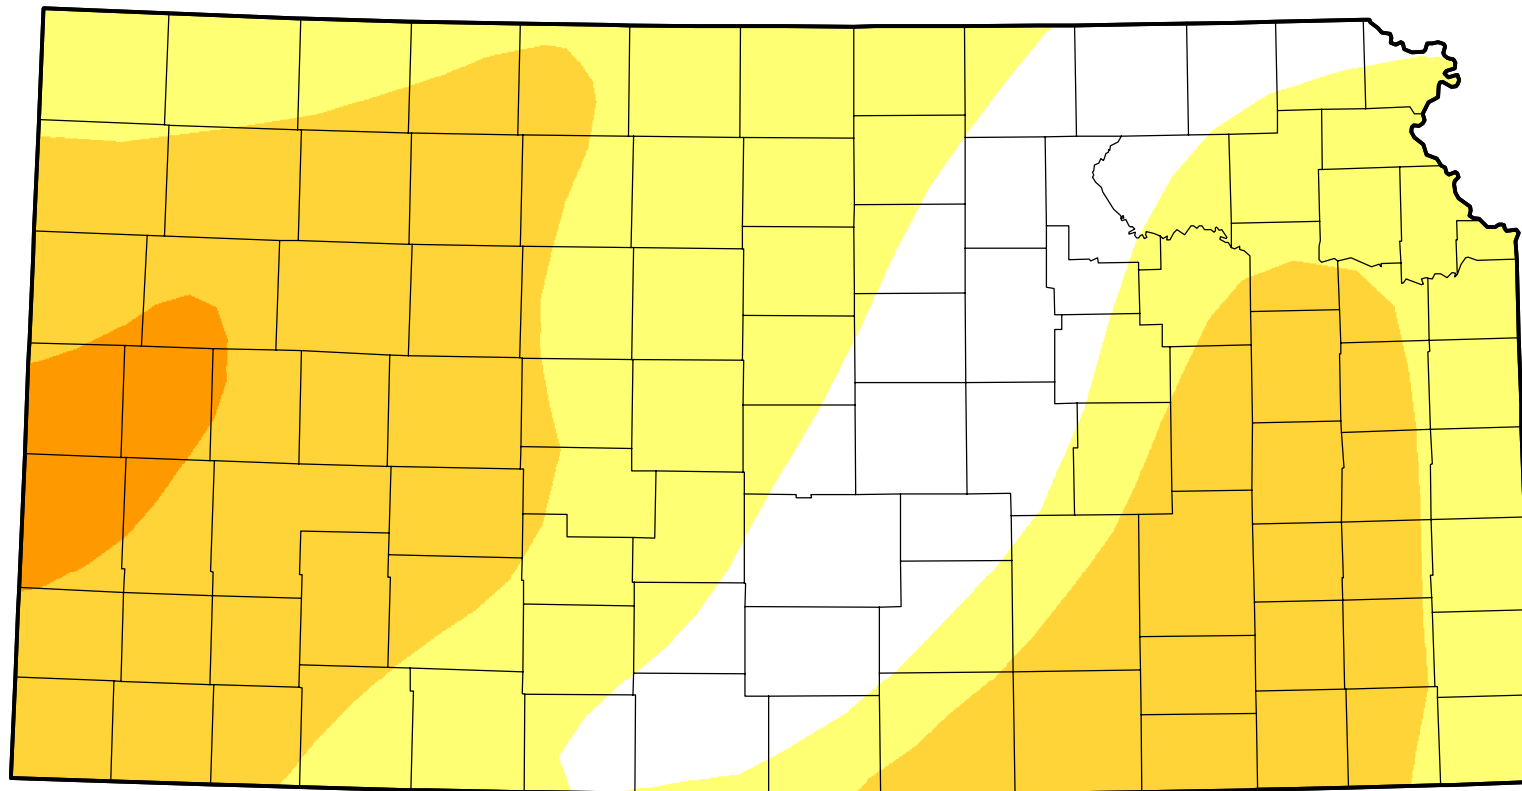

U.S. Drought Monitor Class Change - Kansas

52 Week

January 18, 2011
compared to
January 21, 2010

droughtmonitor.unl.edu

-  5 Class Degradation
-  4 Class Degradation
-  3 Class Degradation
-  2 Class Degradation
-  1 Class Degradation
-  No Change
-  1 Class Improvement
-  2 Class Improvement
-  3 Class Improvement
-  4 Class Improvement
-  5 Class Improvement