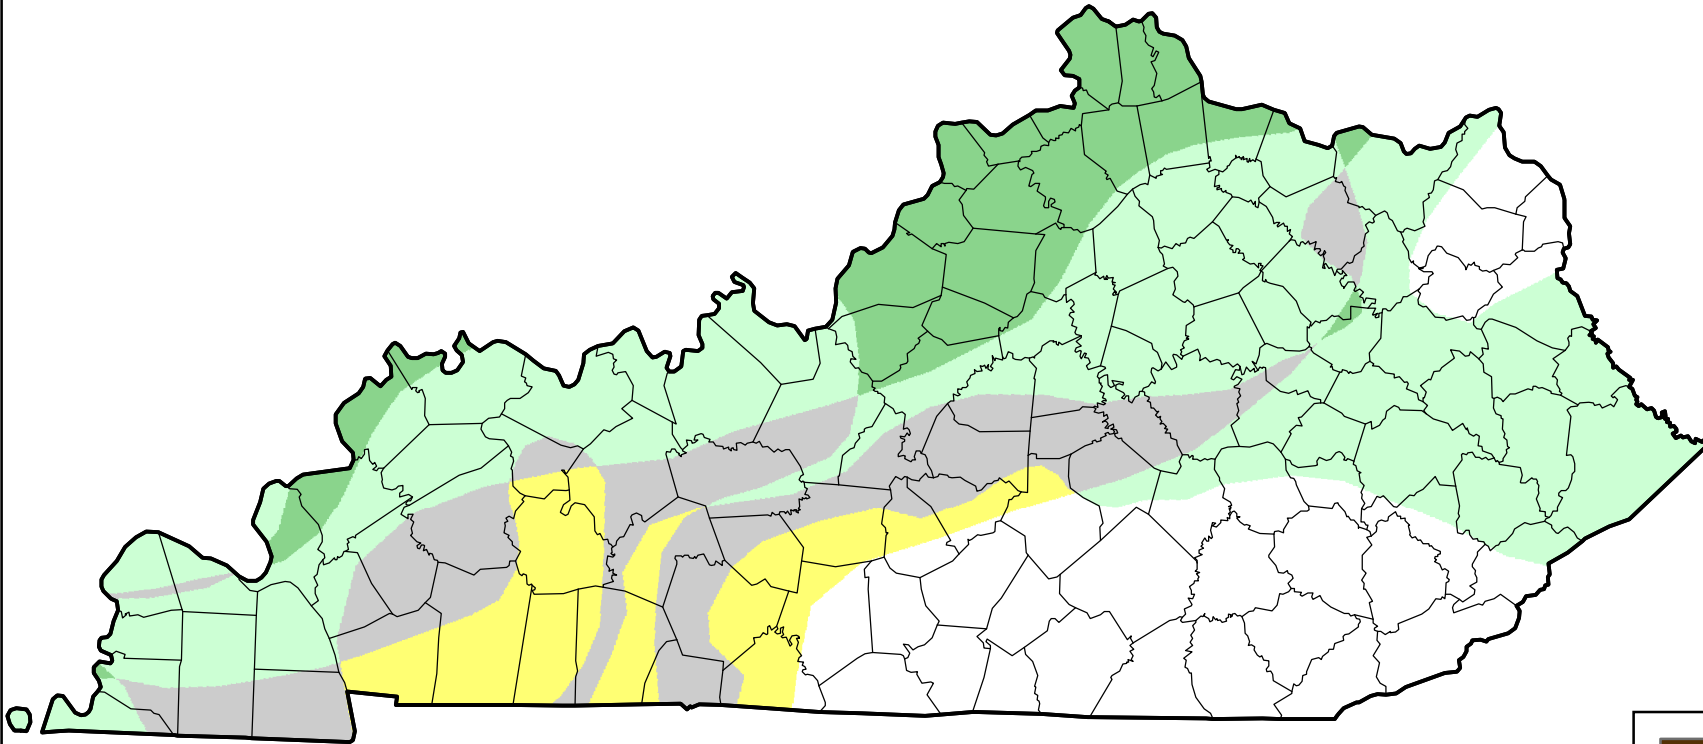

U.S. Drought Monitor Class Change - Kentucky

13 Week

January 18, 2011
compared to
October 21, 2010

droughtmonitor.unl.edu

-  5 Class Degradation
-  4 Class Degradation
-  3 Class Degradation
-  2 Class Degradation
-  1 Class Degradation
-  No Change
-  1 Class Improvement
-  2 Class Improvement
-  3 Class Improvement
-  4 Class Improvement
-  5 Class Improvement