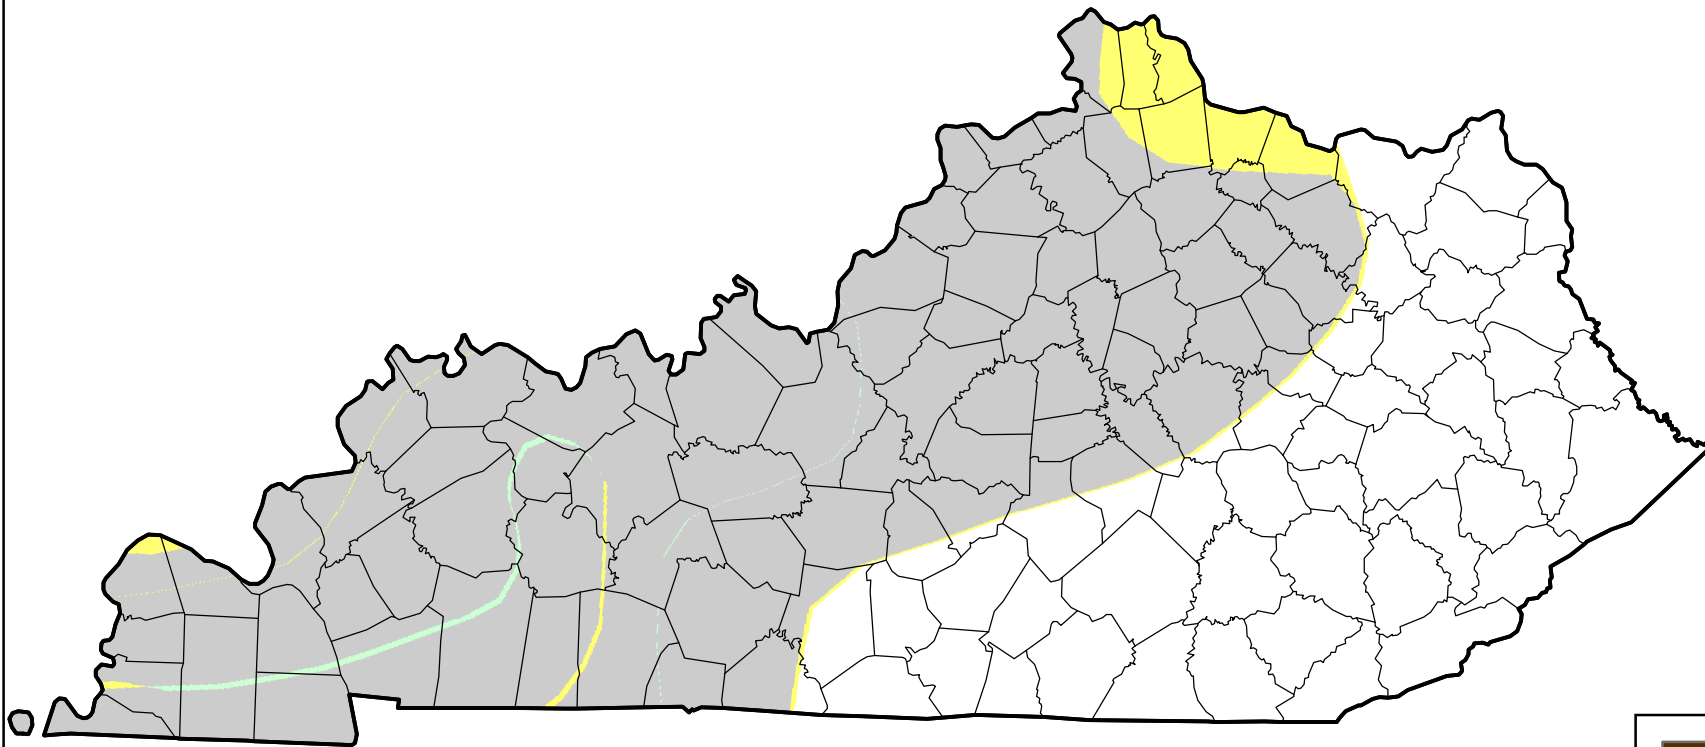

# U.S. Drought Monitor Class Change - Kentucky

## 4 Week

January 18, 2011  
compared to  
December 23, 2010

[droughtmonitor.unl.edu](http://droughtmonitor.unl.edu)