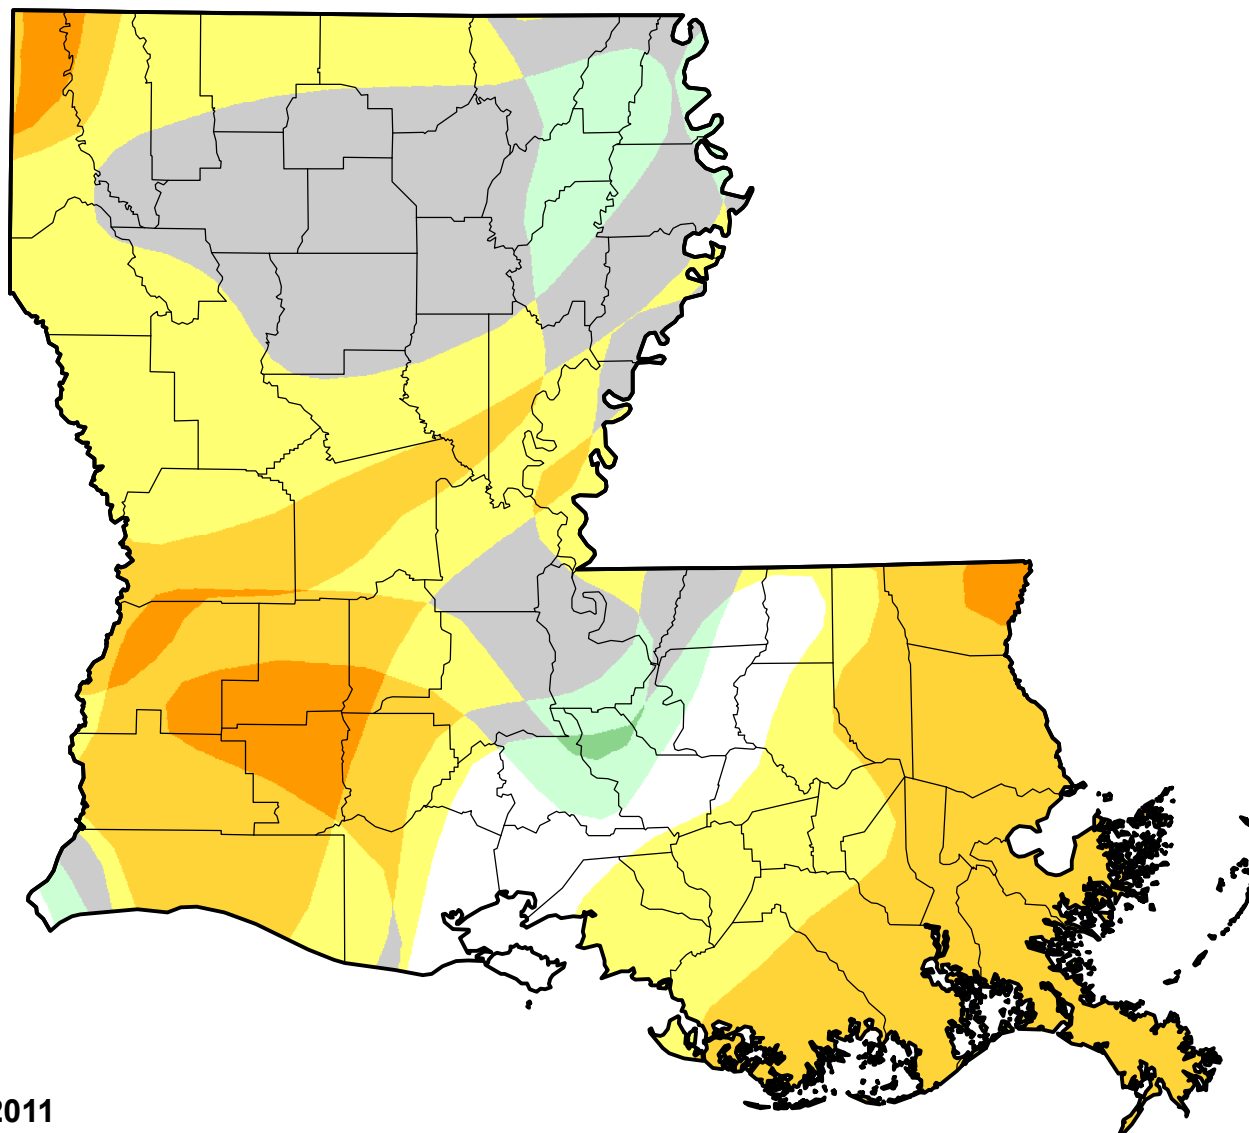

U.S. Drought Monitor Class Change - Louisiana

26 Week

January 18, 2011
compared to
July 22, 2010

droughtmonitor.unl.edu

-  5 Class Degradation
-  4 Class Degradation
-  3 Class Degradation
-  2 Class Degradation
-  1 Class Degradation
-  No Change
-  1 Class Improvement
-  2 Class Improvement
-  3 Class Improvement
-  4 Class Improvement
-  5 Class Improvement