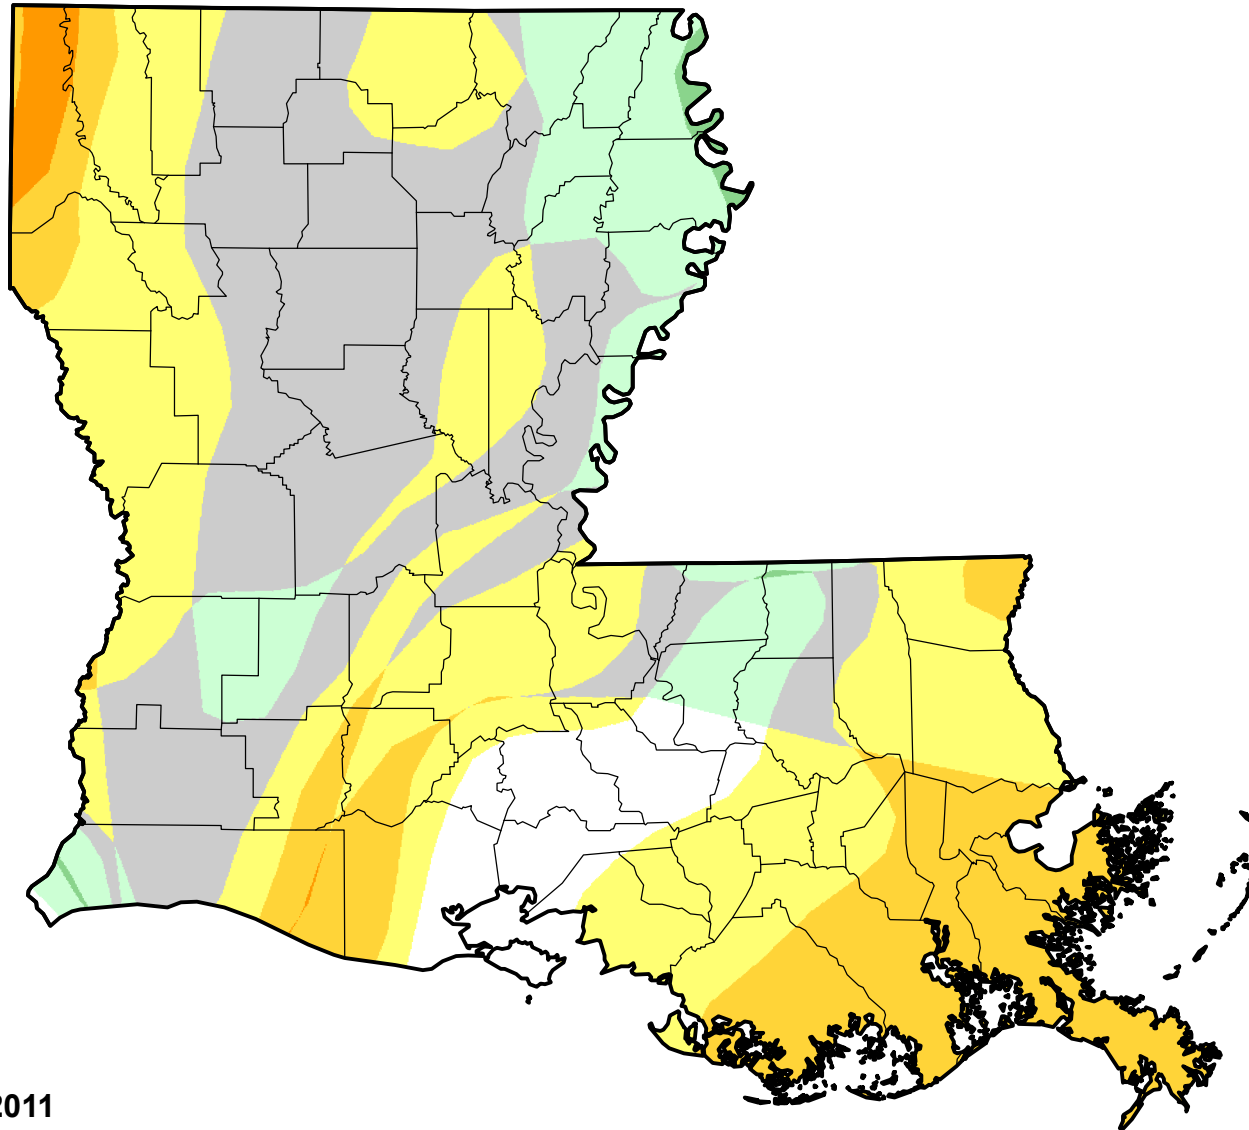

U.S. Drought Monitor Class Change - Louisiana

8 Week

January 18, 2011
compared to
November 25, 2010

droughtmonitor.unl.edu

-  5 Class Degradation
-  4 Class Degradation
-  3 Class Degradation
-  2 Class Degradation
-  1 Class Degradation
-  No Change
-  1 Class Improvement
-  2 Class Improvement
-  3 Class Improvement
-  4 Class Improvement
-  5 Class Improvement