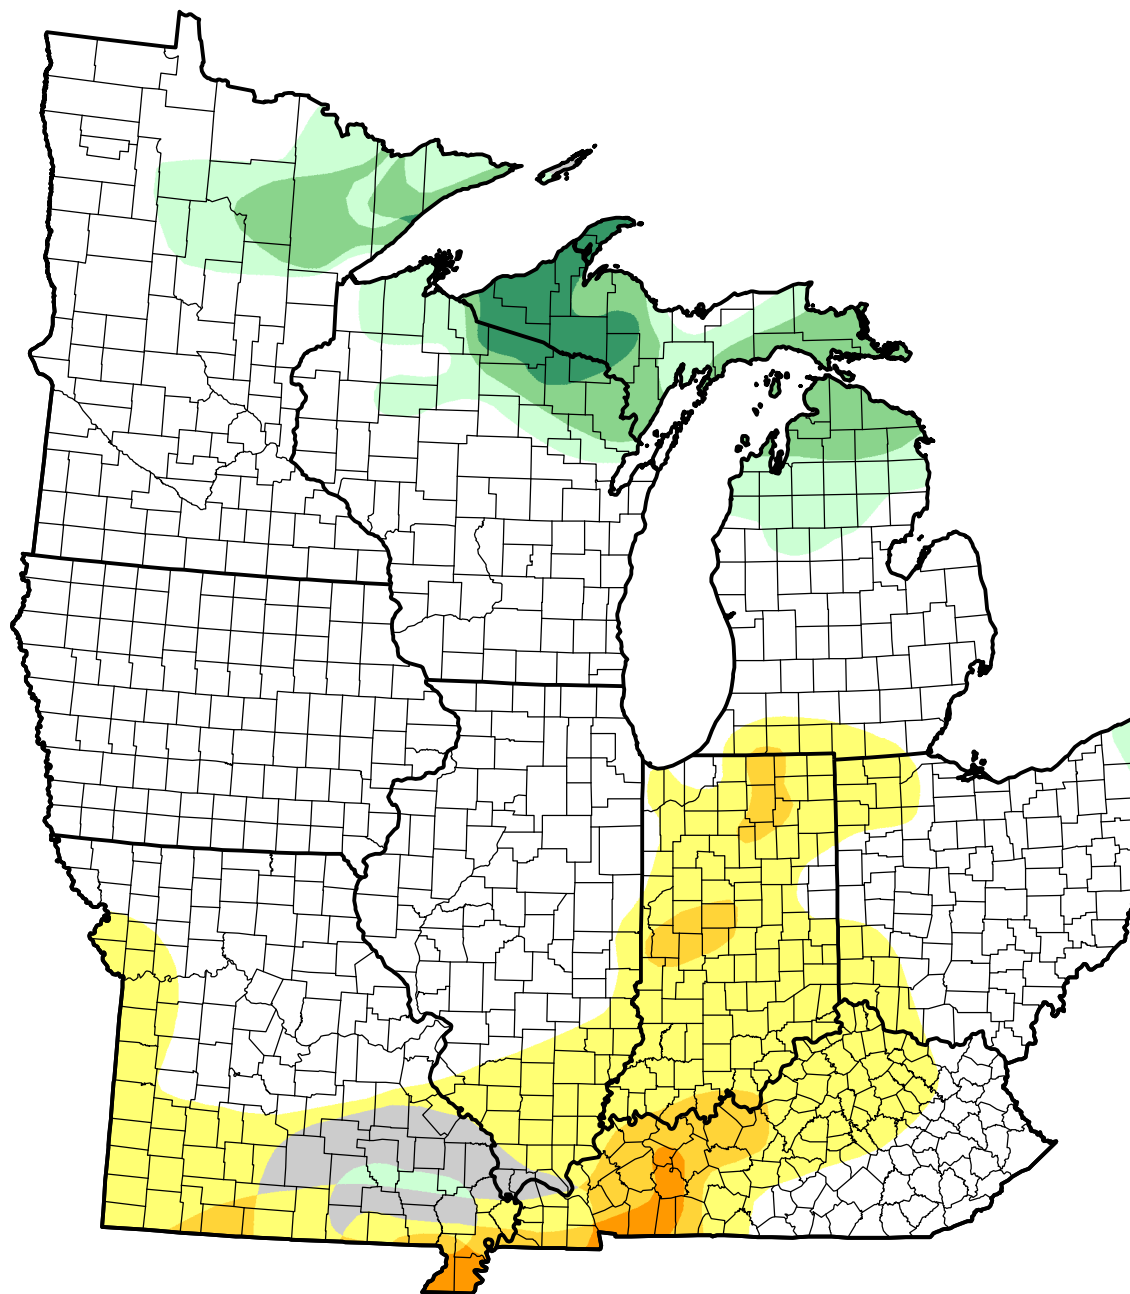

U.S. Drought Monitor Class Change - Midwest

26 Week

January 18, 2011
compared to
July 22, 2010

droughtmonitor.unl.edu

-  5 Class Degradation
-  4 Class Degradation
-  3 Class Degradation
-  2 Class Degradation
-  1 Class Degradation
-  No Change
-  1 Class Improvement
-  2 Class Improvement
-  3 Class Improvement
-  4 Class Improvement
-  5 Class Improvement