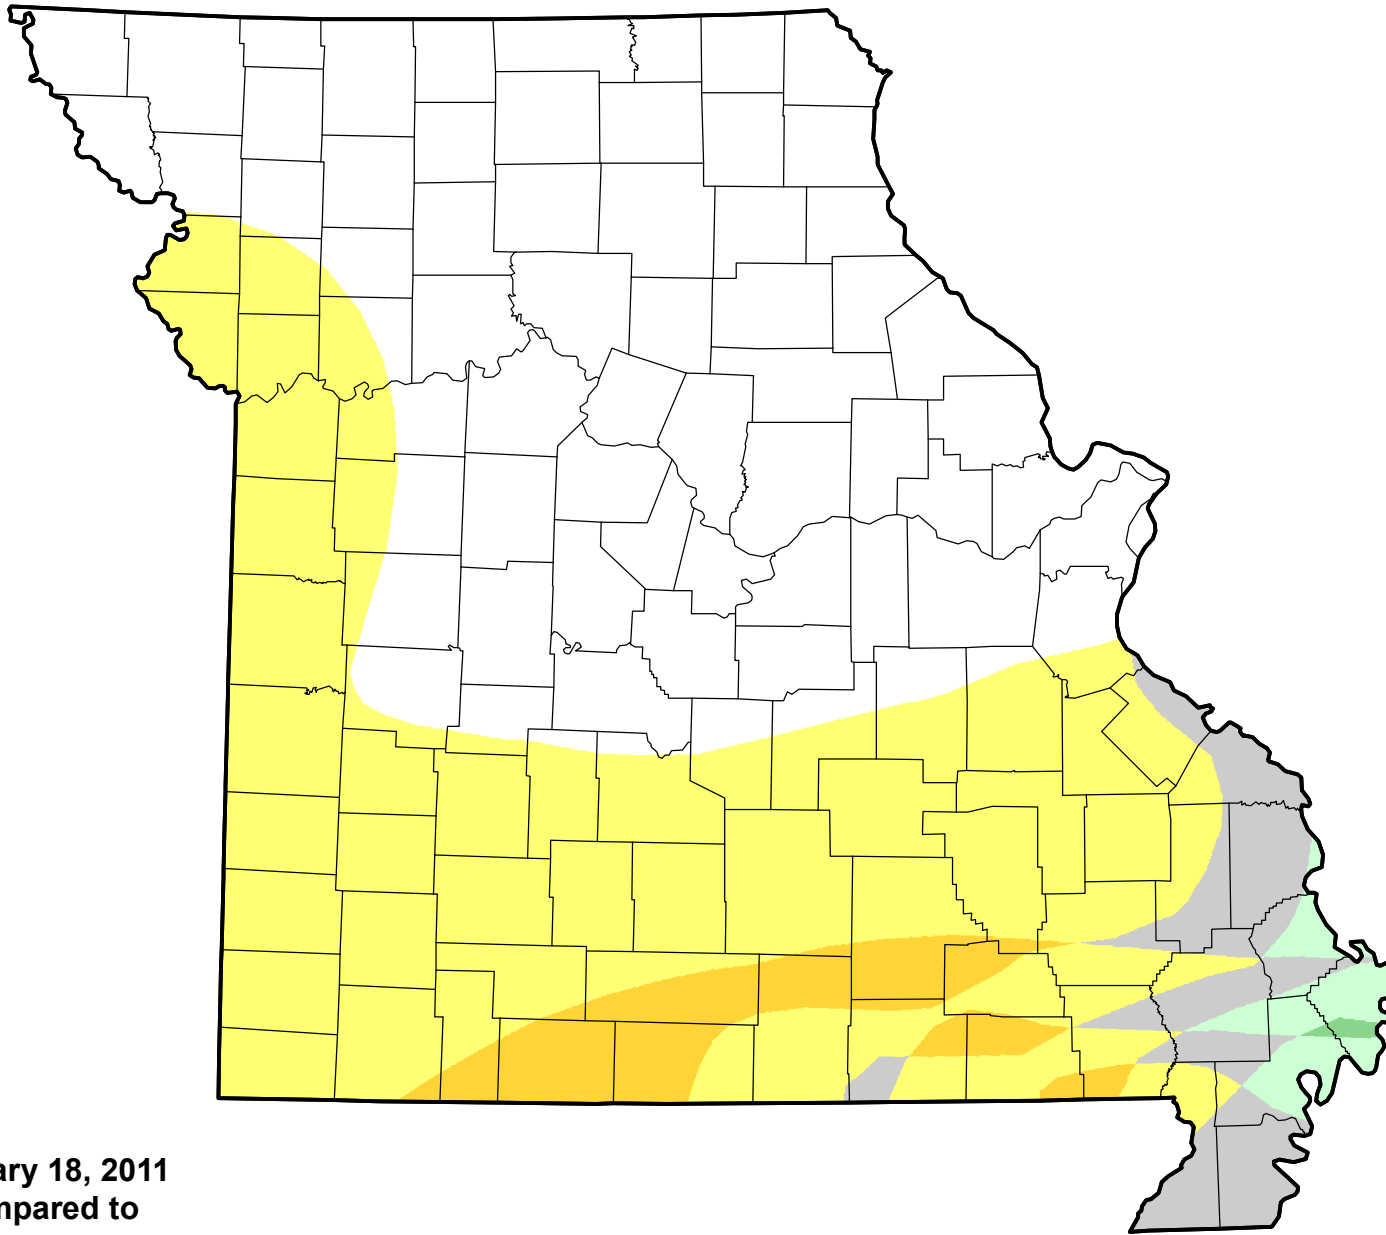

U.S. Drought Monitor Class Change - Missouri

13 Week

January 18, 2011
compared to
October 21, 2010

droughtmonitor.unl.edu

- | | |
|---|---------------------|
|  | 5 Class Degradation |
|  | 4 Class Degradation |
|  | 3 Class Degradation |
|  | 2 Class Degradation |
|  | 1 Class Degradation |
|  | No Change |
|  | 1 Class Improvement |
|  | 2 Class Improvement |
|  | 3 Class Improvement |
|  | 4 Class Improvement |
|  | 5 Class Improvement |