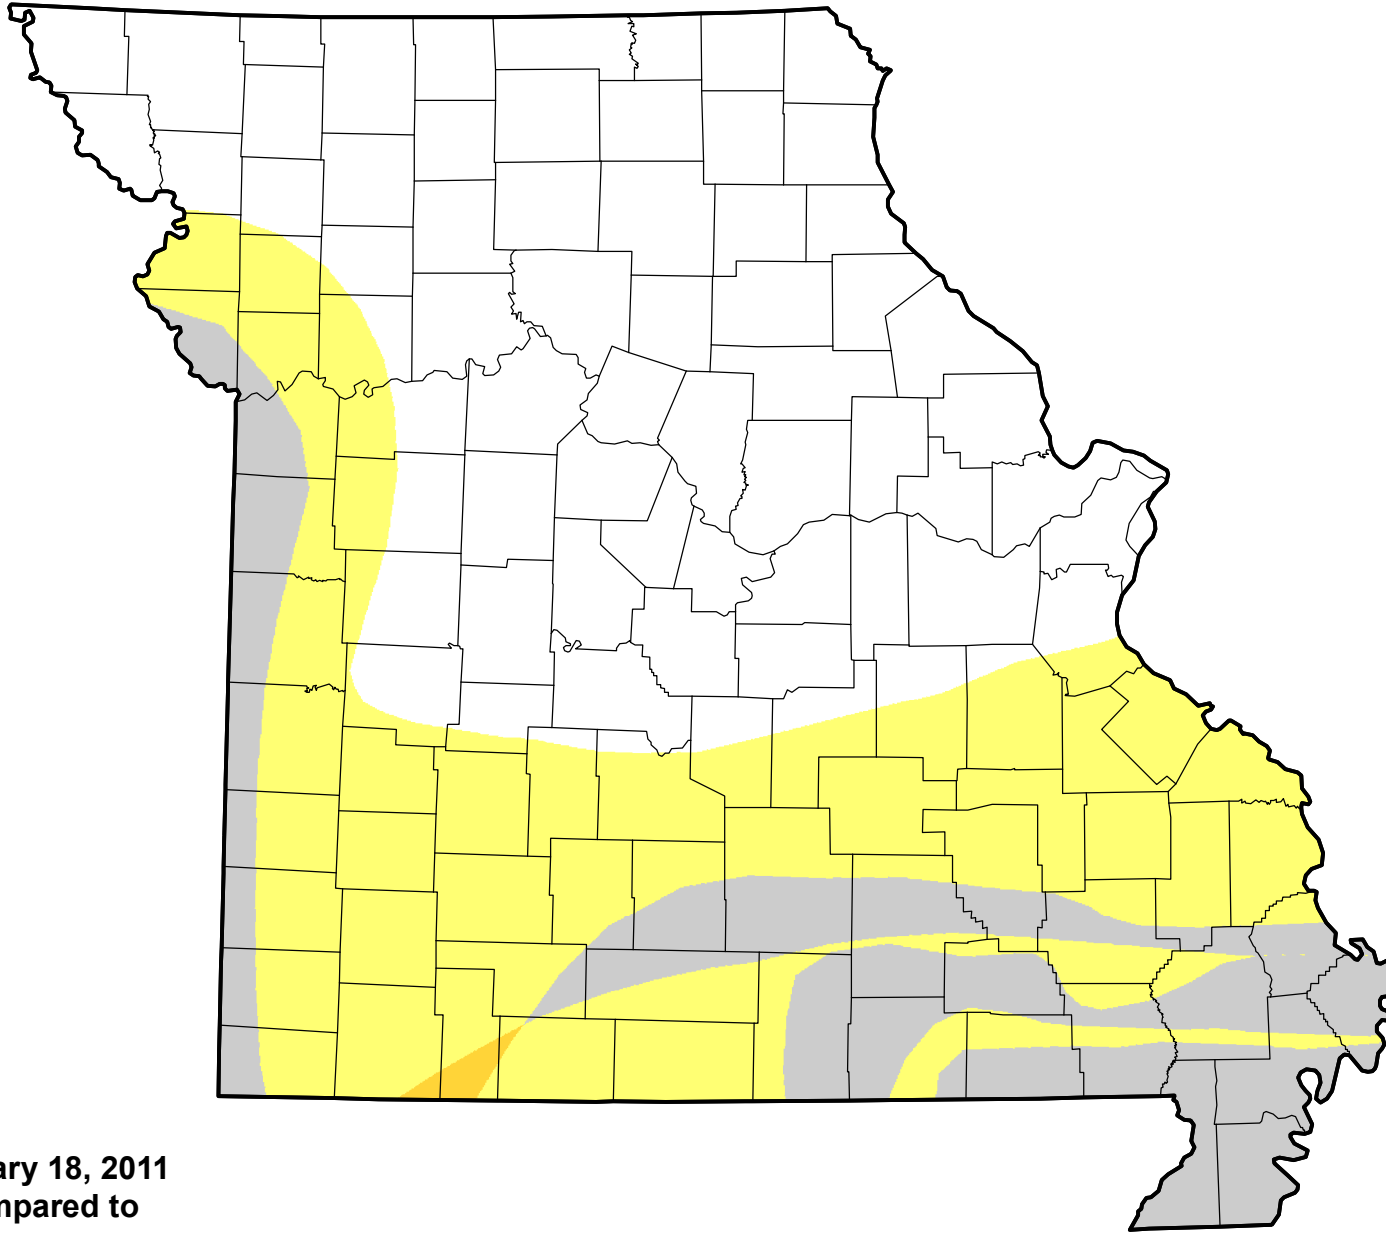

U.S. Drought Monitor Class Change - Missouri

4 Week

January 18, 2011
compared to
December 23, 2010

droughtmonitor.unl.edu

-  5 Class Degradation
-  4 Class Degradation
-  3 Class Degradation
-  2 Class Degradation
-  1 Class Degradation
-  No Change
-  1 Class Improvement
-  2 Class Improvement
-  3 Class Improvement
-  4 Class Improvement
-  5 Class Improvement