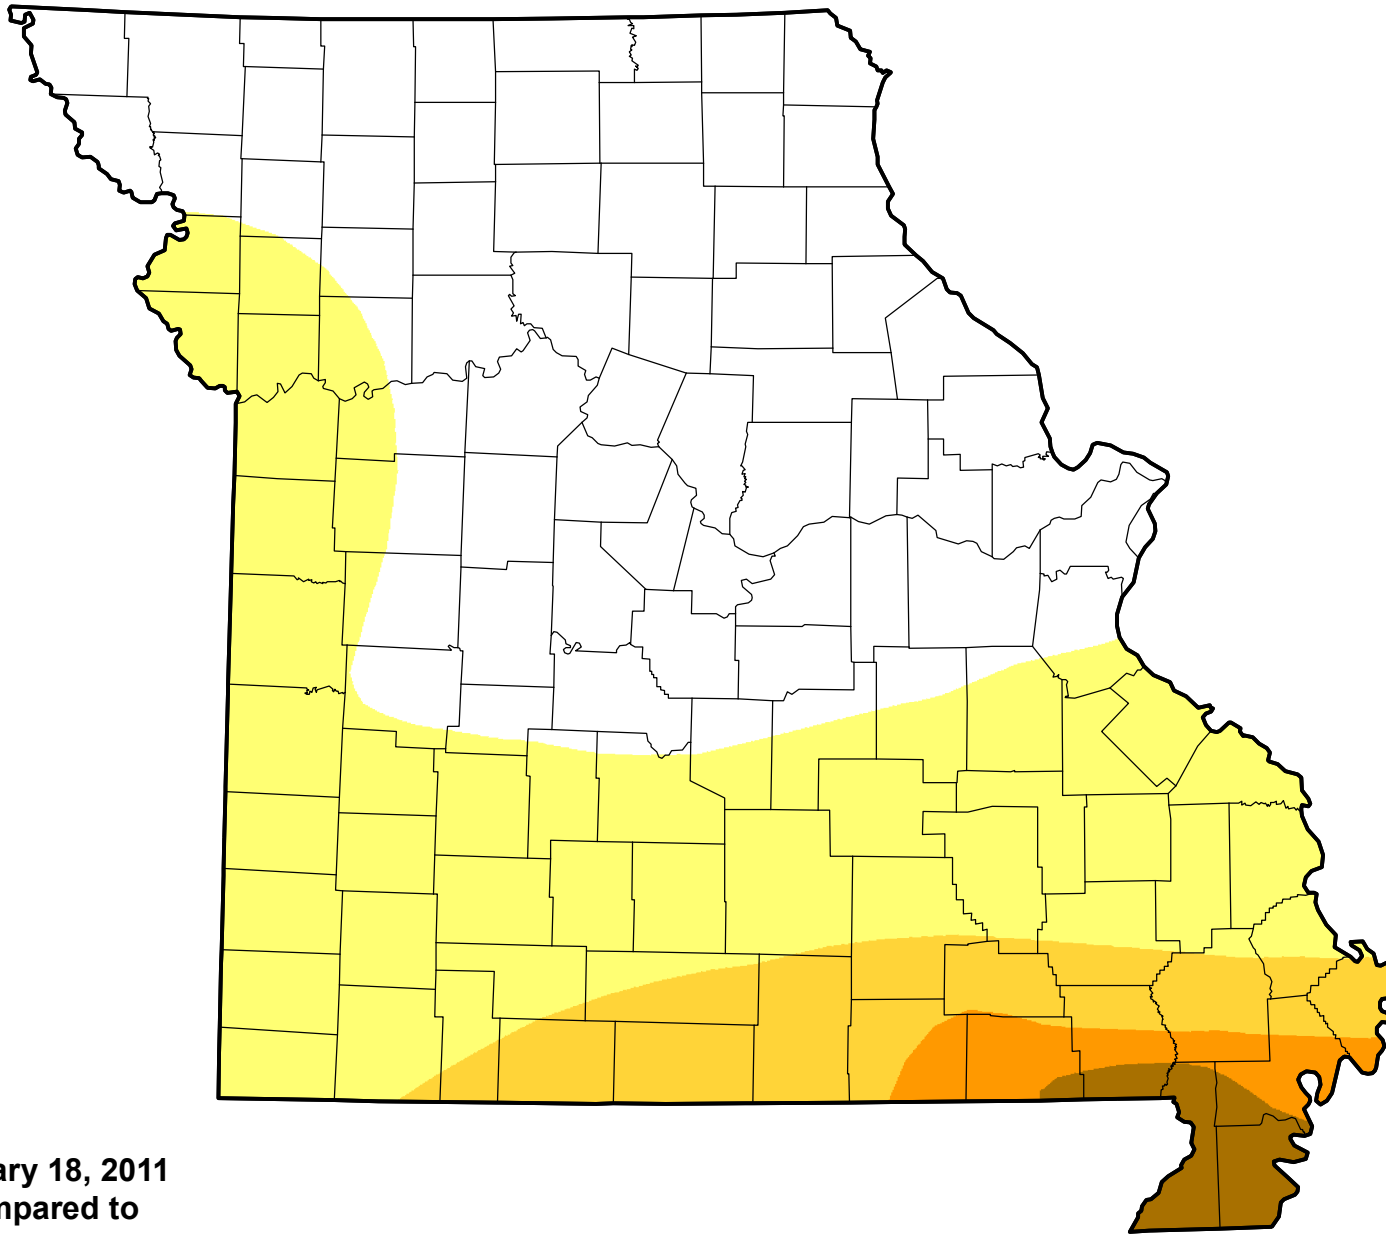

# U.S. Drought Monitor Class Change - Missouri

## 52 Week

January 18, 2011  
compared to  
January 21, 2010

[droughtmonitor.unl.edu](http://droughtmonitor.unl.edu)

-  5 Class Degradation
-  4 Class Degradation
-  3 Class Degradation
-  2 Class Degradation
-  1 Class Degradation
-  No Change
-  1 Class Improvement
-  2 Class Improvement
-  3 Class Improvement
-  4 Class Improvement
-  5 Class Improvement