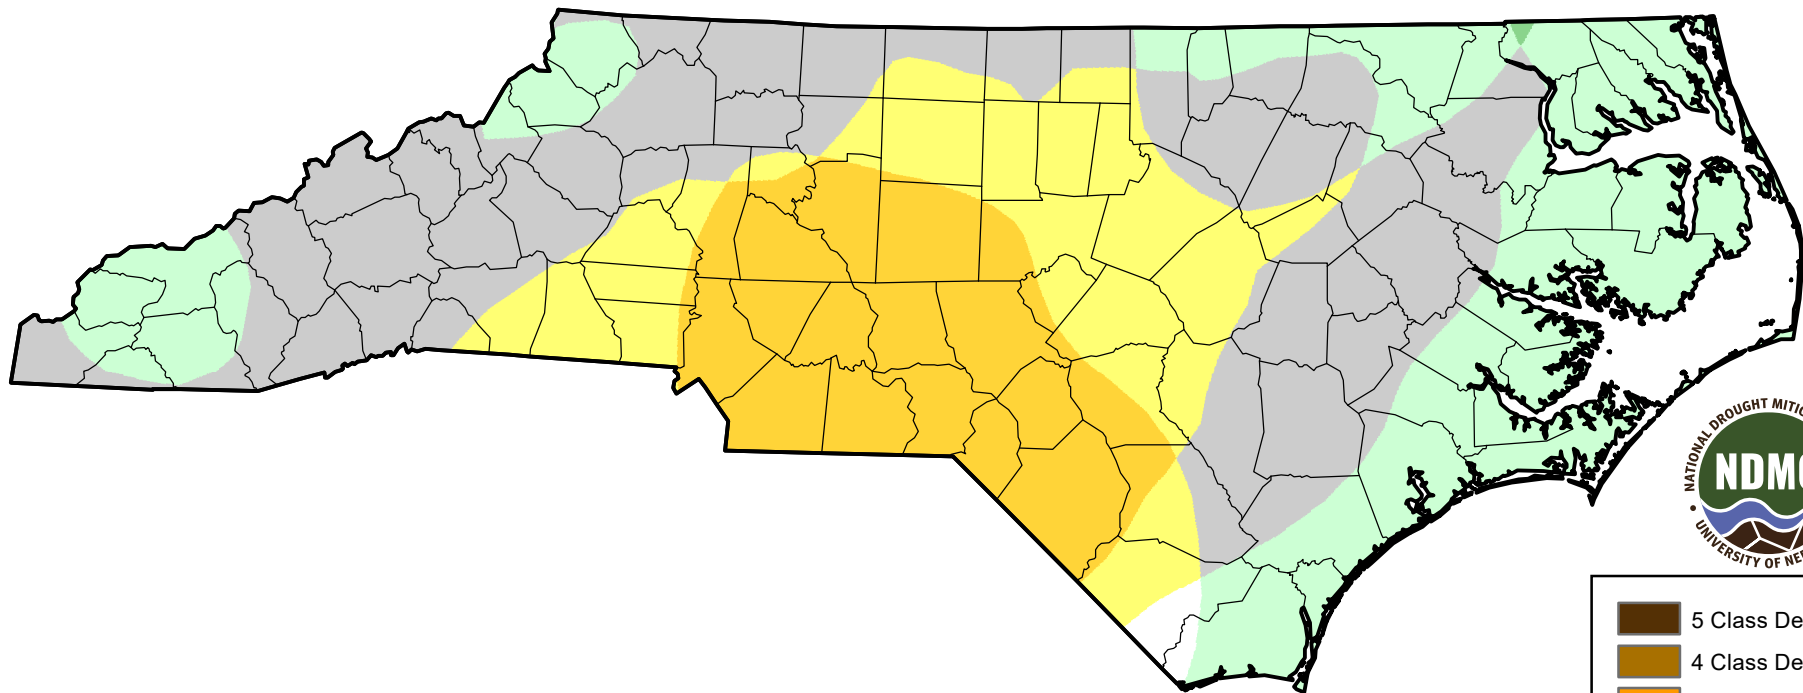

U.S. Drought Monitor Class Change - North Carolina

26 Week

January 18, 2011
compared to
July 22, 2010

droughtmonitor.unl.edu

- 5 Class Degradation
- 4 Class Degradation
- 3 Class Degradation
- 2 Class Degradation
- 1 Class Degradation
- No Change
- 1 Class Improvement
- 2 Class Improvement
- 3 Class Improvement
- 4 Class Improvement
- 5 Class Improvement