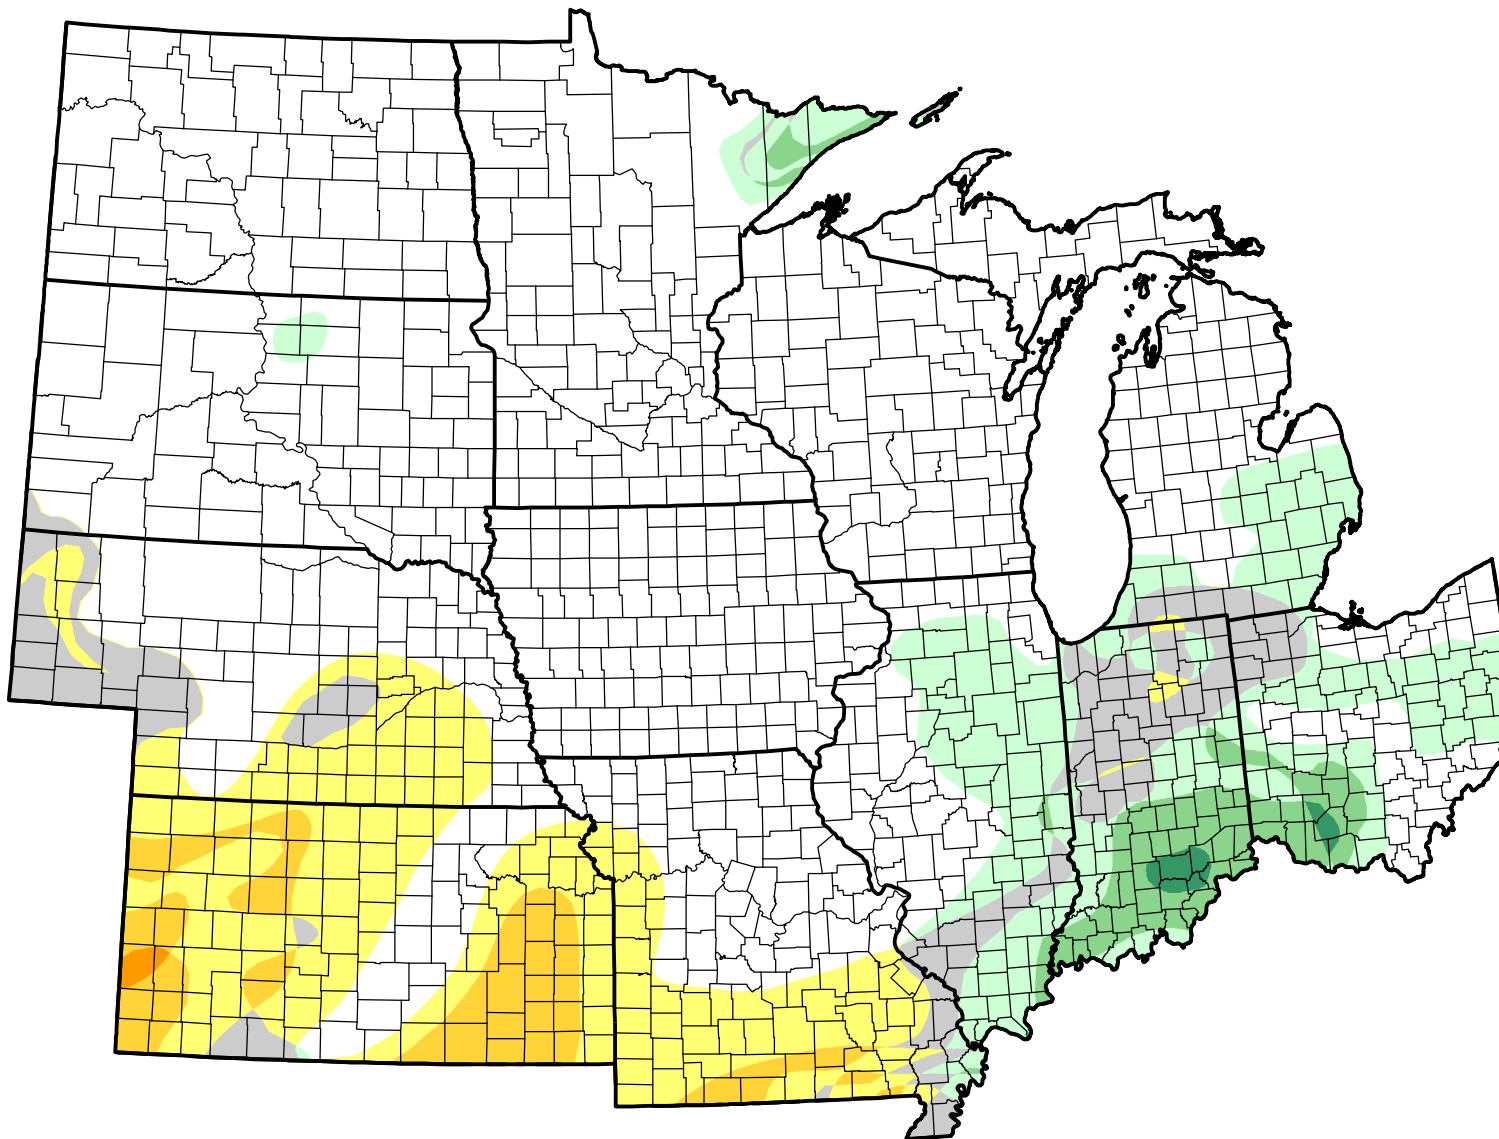

# U.S. Drought Monitor Class Change - U2U North Central States 13 Week

January 18, 2011  
compared to  
October 21, 2010

[droughtmonitor.unl.edu](http://droughtmonitor.unl.edu)

- 5 Class Degradation
- 4 Class Degradation
- 3 Class Degradation
- 2 Class Degradation
- 1 Class Degradation
- No Change
- 1 Class Improvement
- 2 Class Improvement
- 3 Class Improvement
- 4 Class Improvement
- 5 Class Improvement