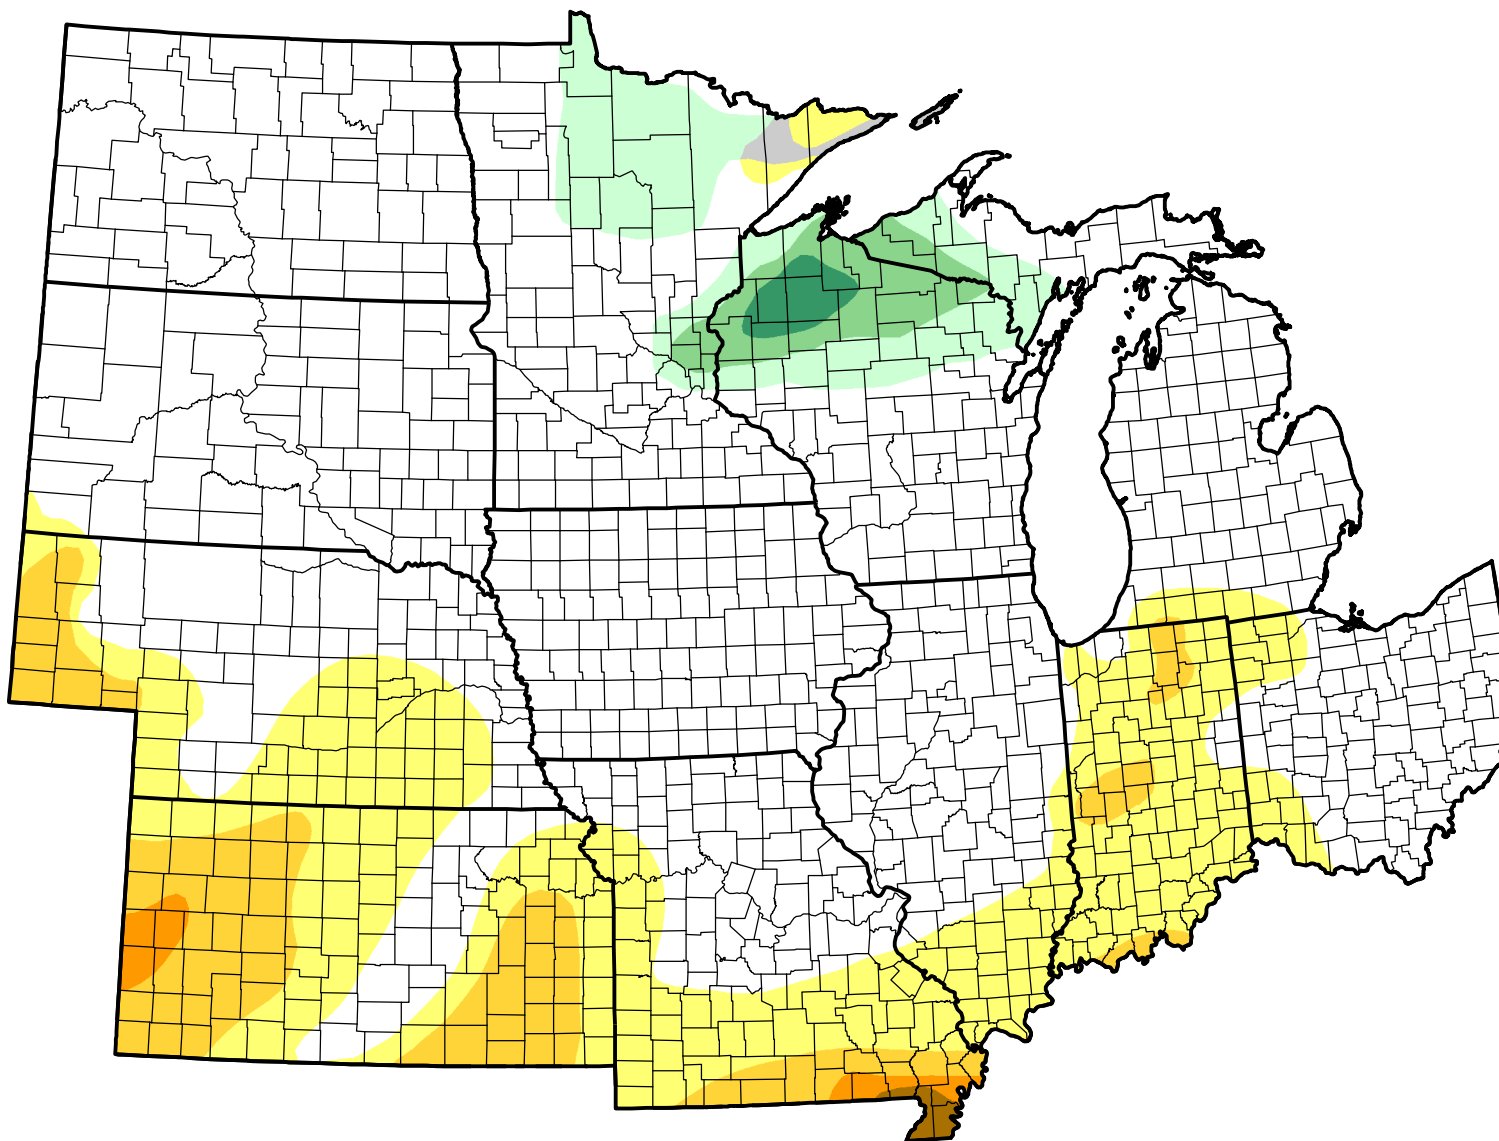

# U.S. Drought Monitor Class Change - U2U North Central States 52 Week

January 18, 2011  
compared to  
January 21, 2010

[droughtmonitor.unl.edu](http://droughtmonitor.unl.edu)

-  5 Class Degradation
-  4 Class Degradation
-  3 Class Degradation
-  2 Class Degradation
-  1 Class Degradation
-  No Change
-  1 Class Improvement
-  2 Class Improvement
-  3 Class Improvement
-  4 Class Improvement
-  5 Class Improvement