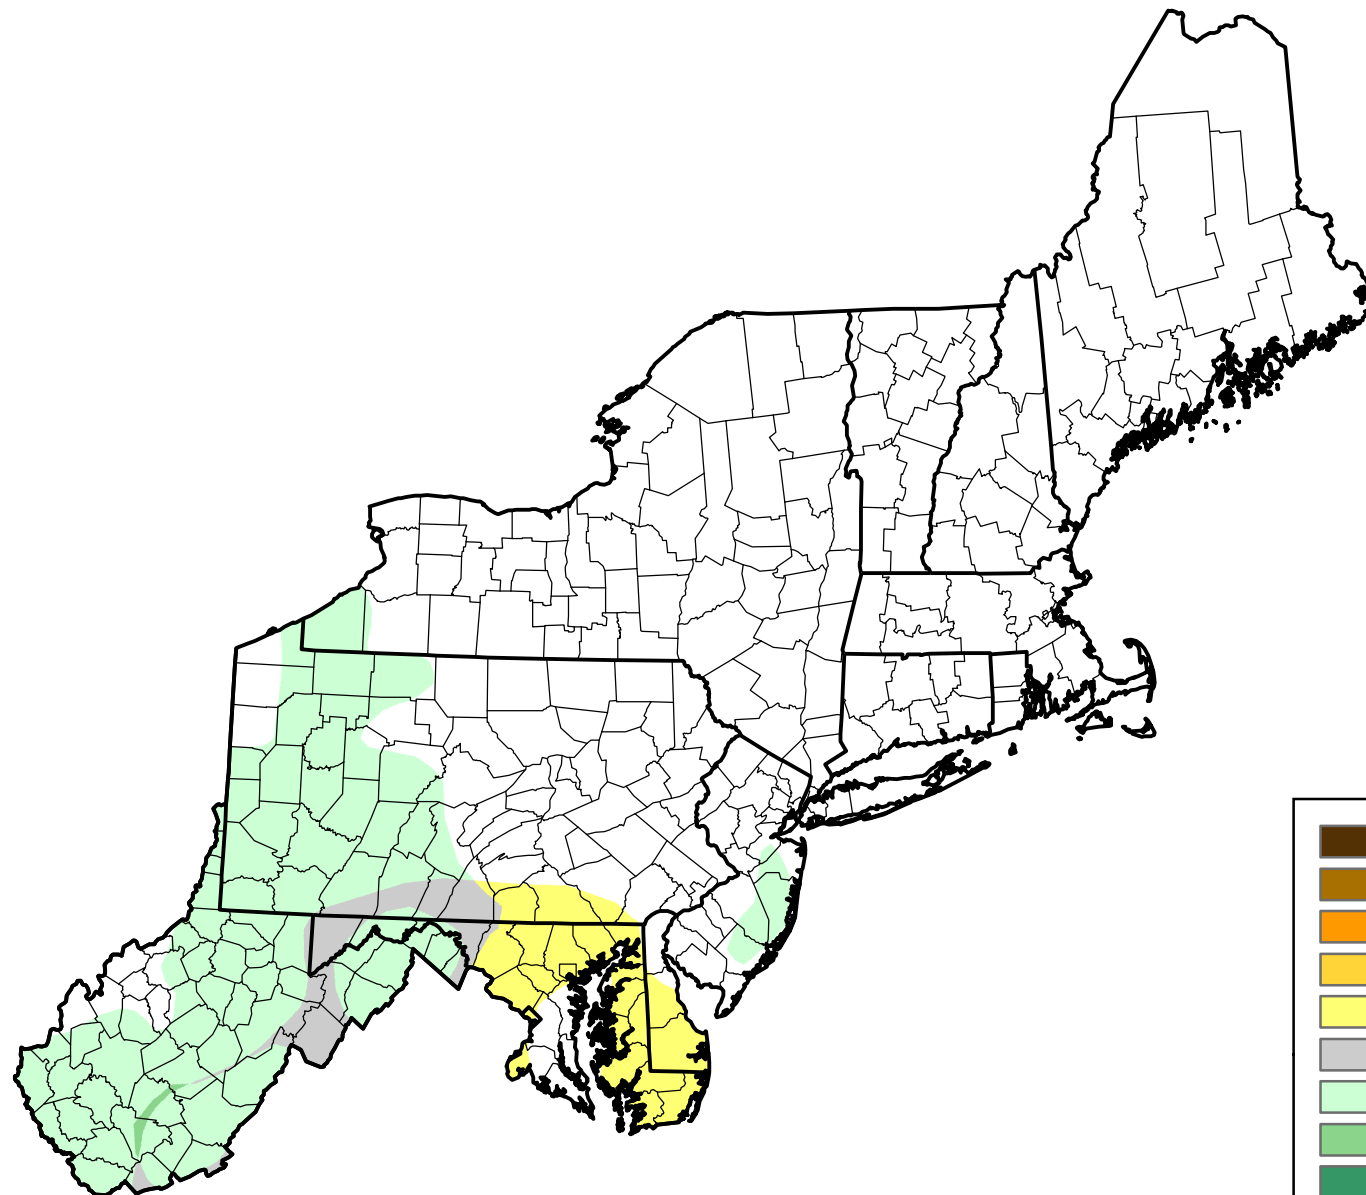

U.S. Drought Monitor Class Change - Northeast

8 Week

January 18, 2011
compared to
November 25, 2010

droughtmonitor.unl.edu

- 5 Class Degradation
- 4 Class Degradation
- 3 Class Degradation
- 2 Class Degradation
- 1 Class Degradation
- No Change
- 1 Class Improvement
- 2 Class Improvement
- 3 Class Improvement
- 4 Class Improvement
- 5 Class Improvement