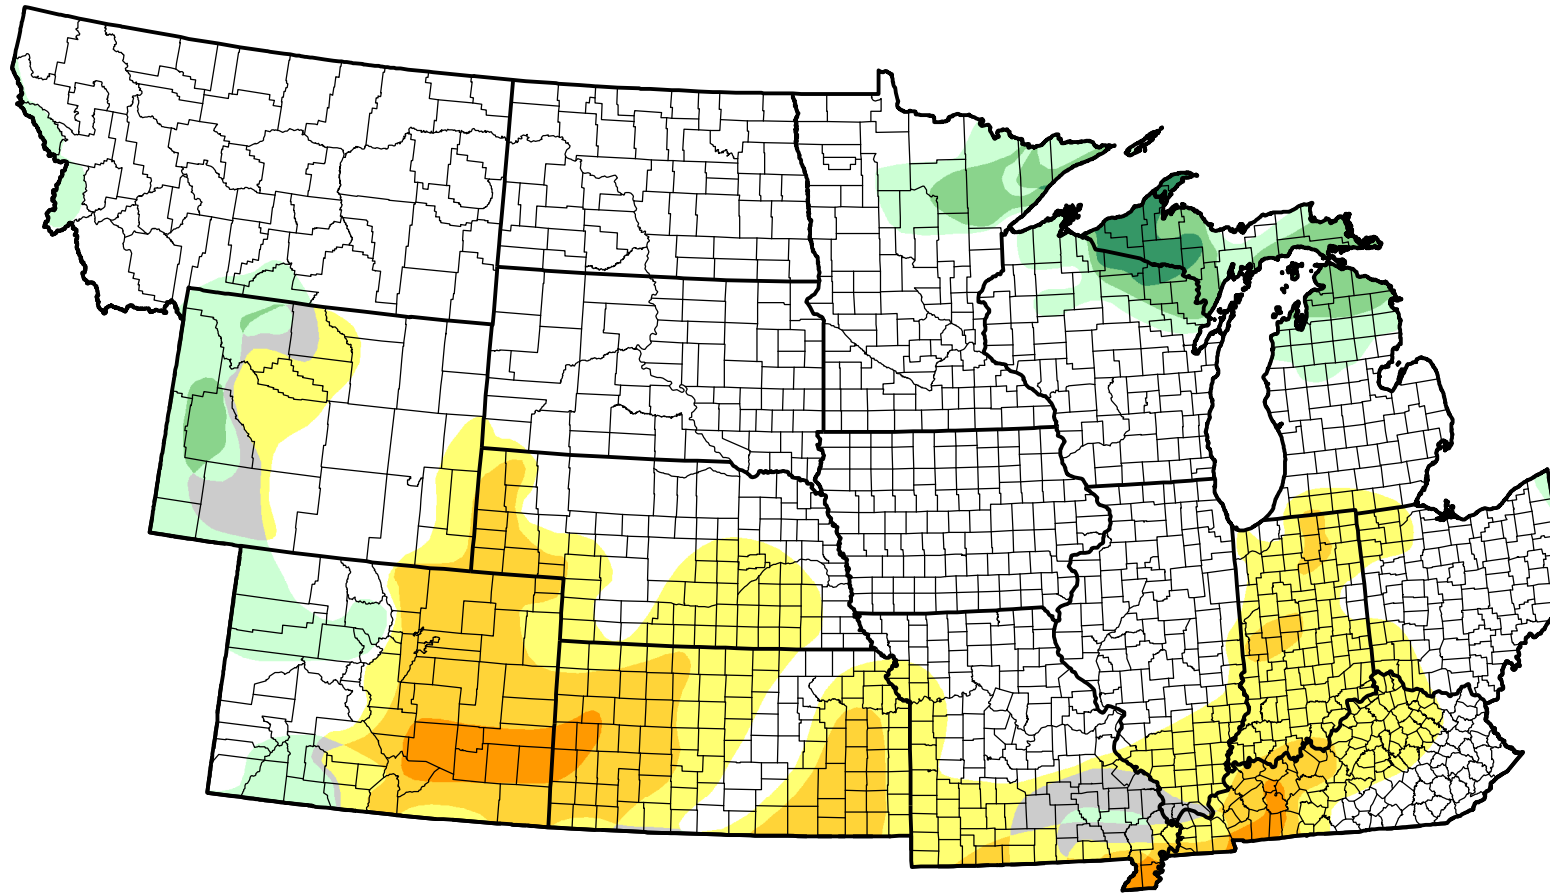

U.S. Drought Monitor Class Change - NWS Central 26 Week

January 18, 2011
compared to
July 22, 2010

droughtmonitor.unl.edu

-  5 Class Degradation
-  4 Class Degradation
-  3 Class Degradation
-  2 Class Degradation
-  1 Class Degradation
-  No Change
-  1 Class Improvement
-  2 Class Improvement
-  3 Class Improvement
-  4 Class Improvement
-  5 Class Improvement