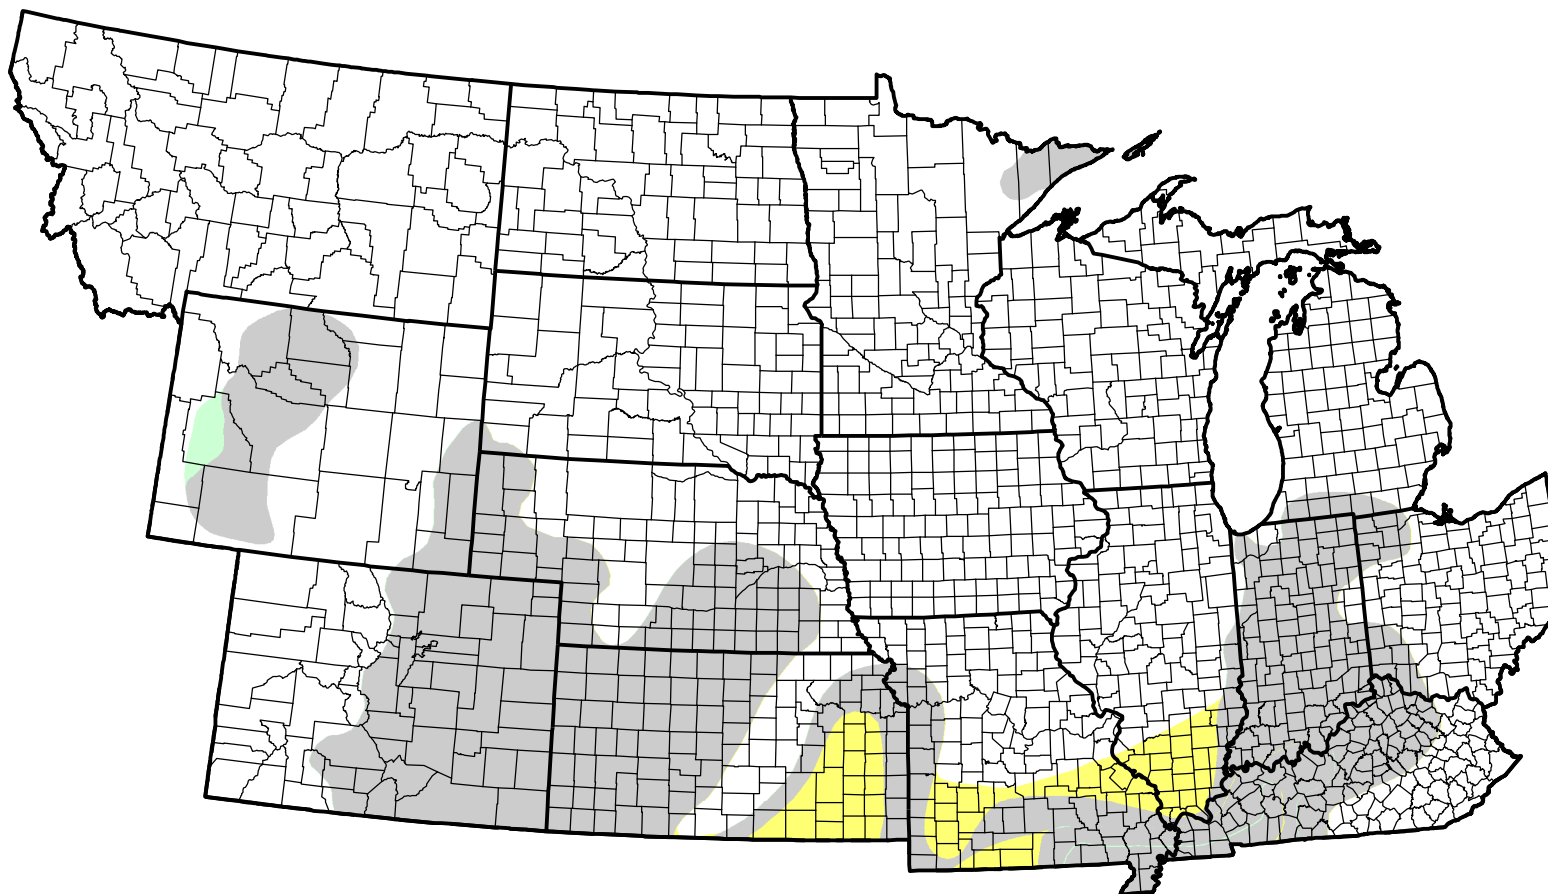

# U.S. Drought Monitor Class Change - NWS Central Start of Calendar Year

January 18, 2011  
compared to  
January 6, 2011

[droughtmonitor.unl.edu](http://droughtmonitor.unl.edu)

-  5 Class Degradation
-  4 Class Degradation
-  3 Class Degradation
-  2 Class Degradation
-  1 Class Degradation
-  No Change
-  1 Class Improvement
-  2 Class Improvement
-  3 Class Improvement
-  4 Class Improvement
-  5 Class Improvement