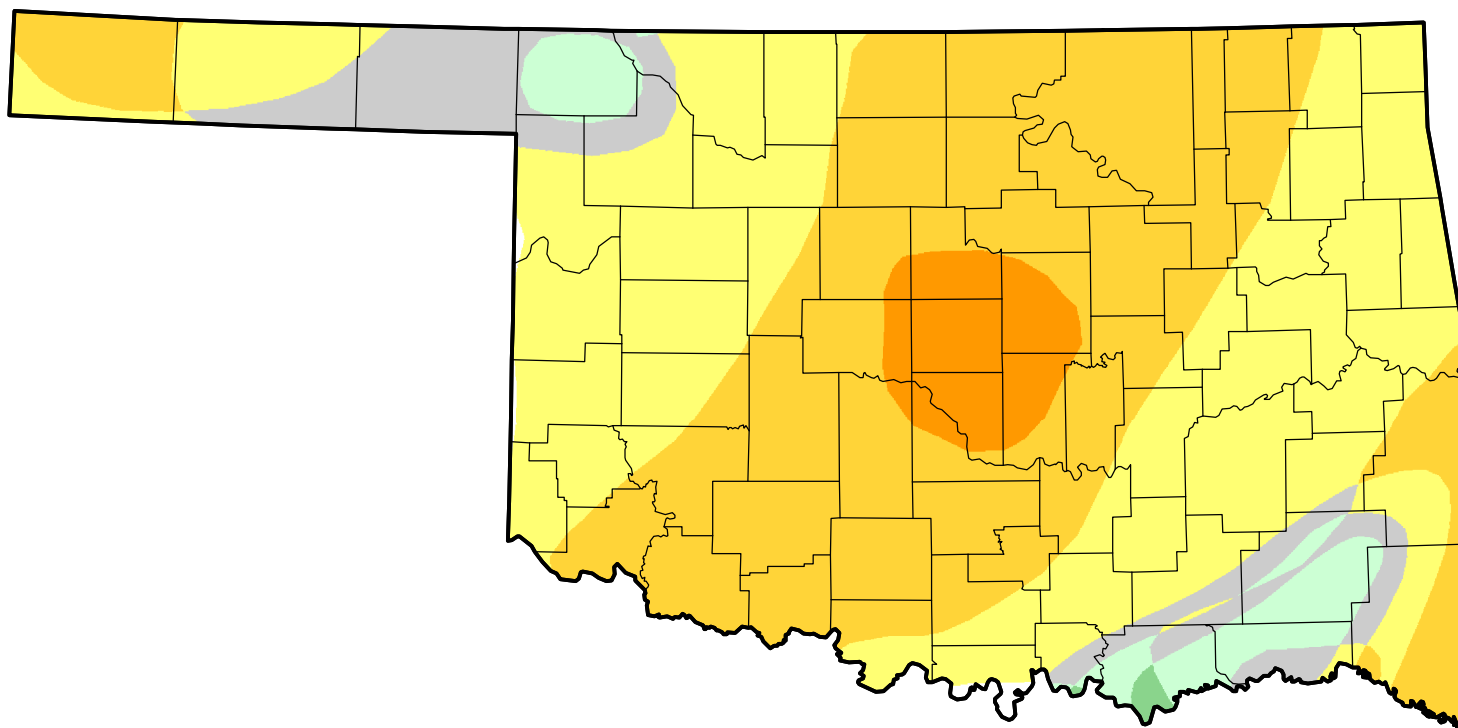

U.S. Drought Monitor Class Change - Oklahoma

26 Week

January 18, 2011
compared to
July 22, 2010

droughtmonitor.unl.edu

- | | |
|---|---------------------|
|  | 5 Class Degradation |
|  | 4 Class Degradation |
|  | 3 Class Degradation |
|  | 2 Class Degradation |
|  | 1 Class Degradation |
|  | No Change |
|  | 1 Class Improvement |
|  | 2 Class Improvement |
|  | 3 Class Improvement |
|  | 4 Class Improvement |
|  | 5 Class Improvement |