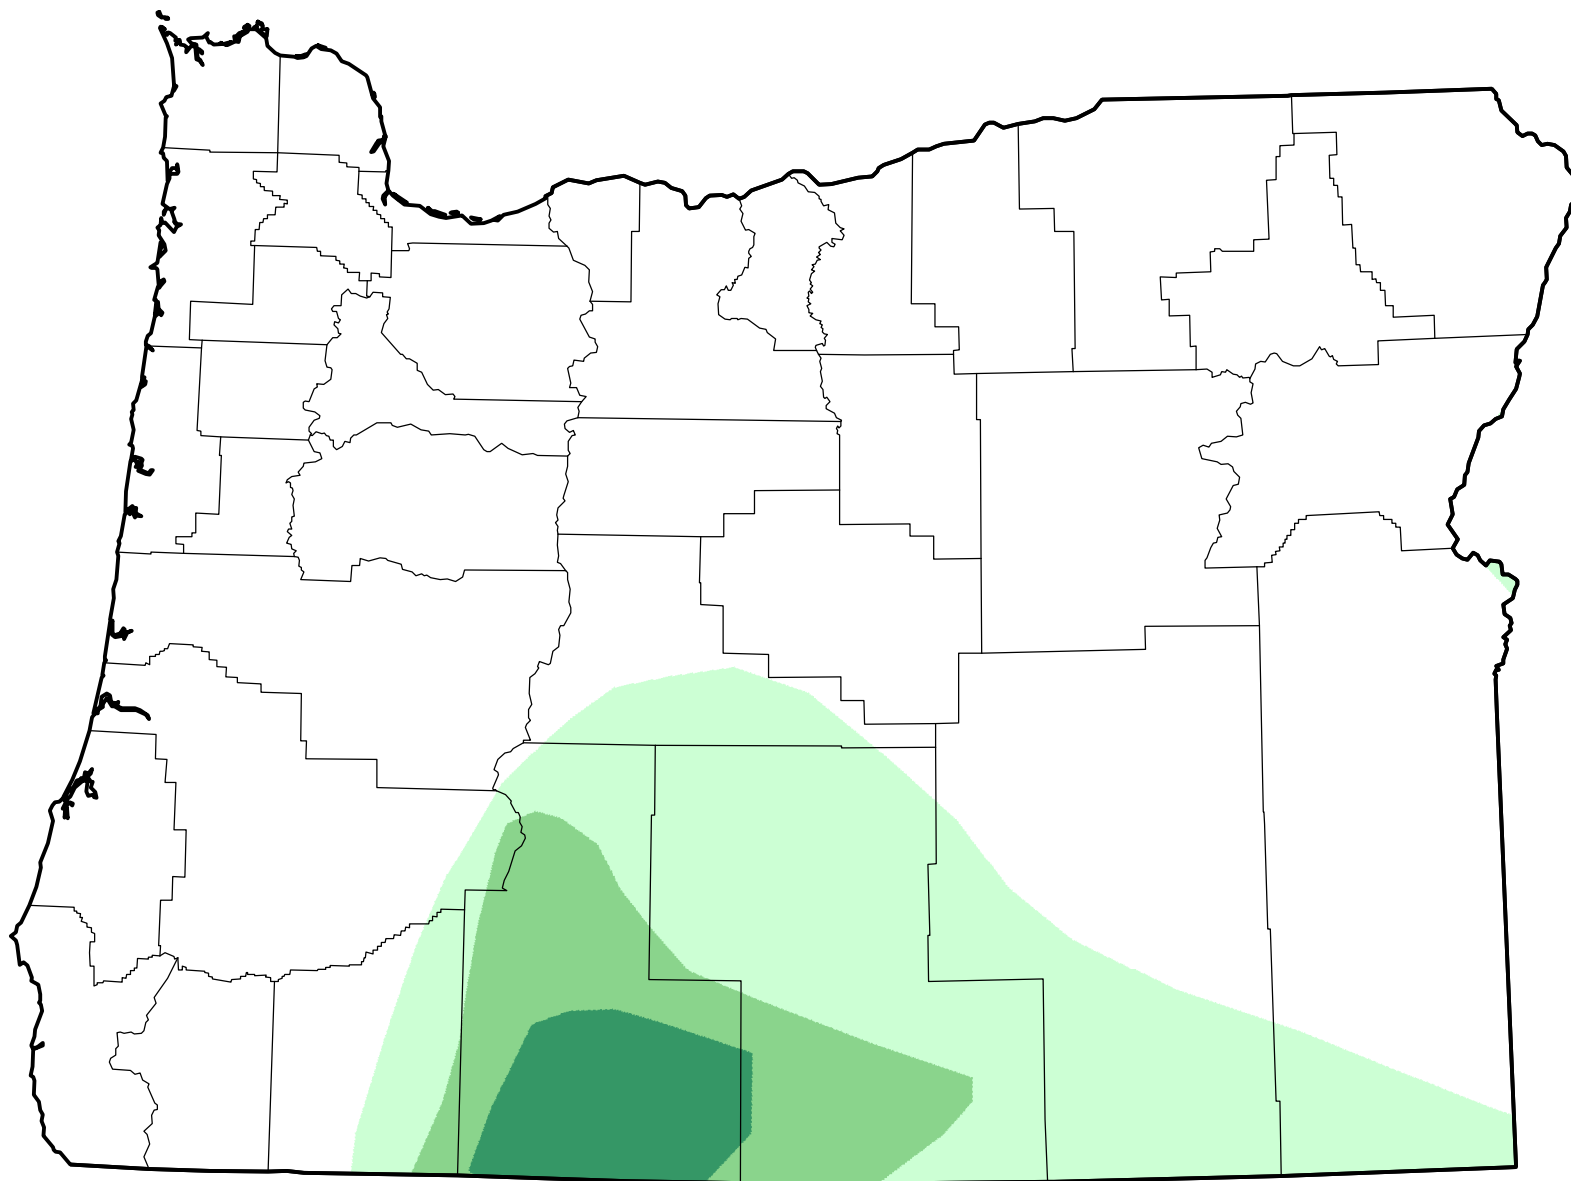

U.S. Drought Monitor Class Change - Oregon

13 Week

January 18, 2011
compared to
October 21, 2010

droughtmonitor.unl.edu