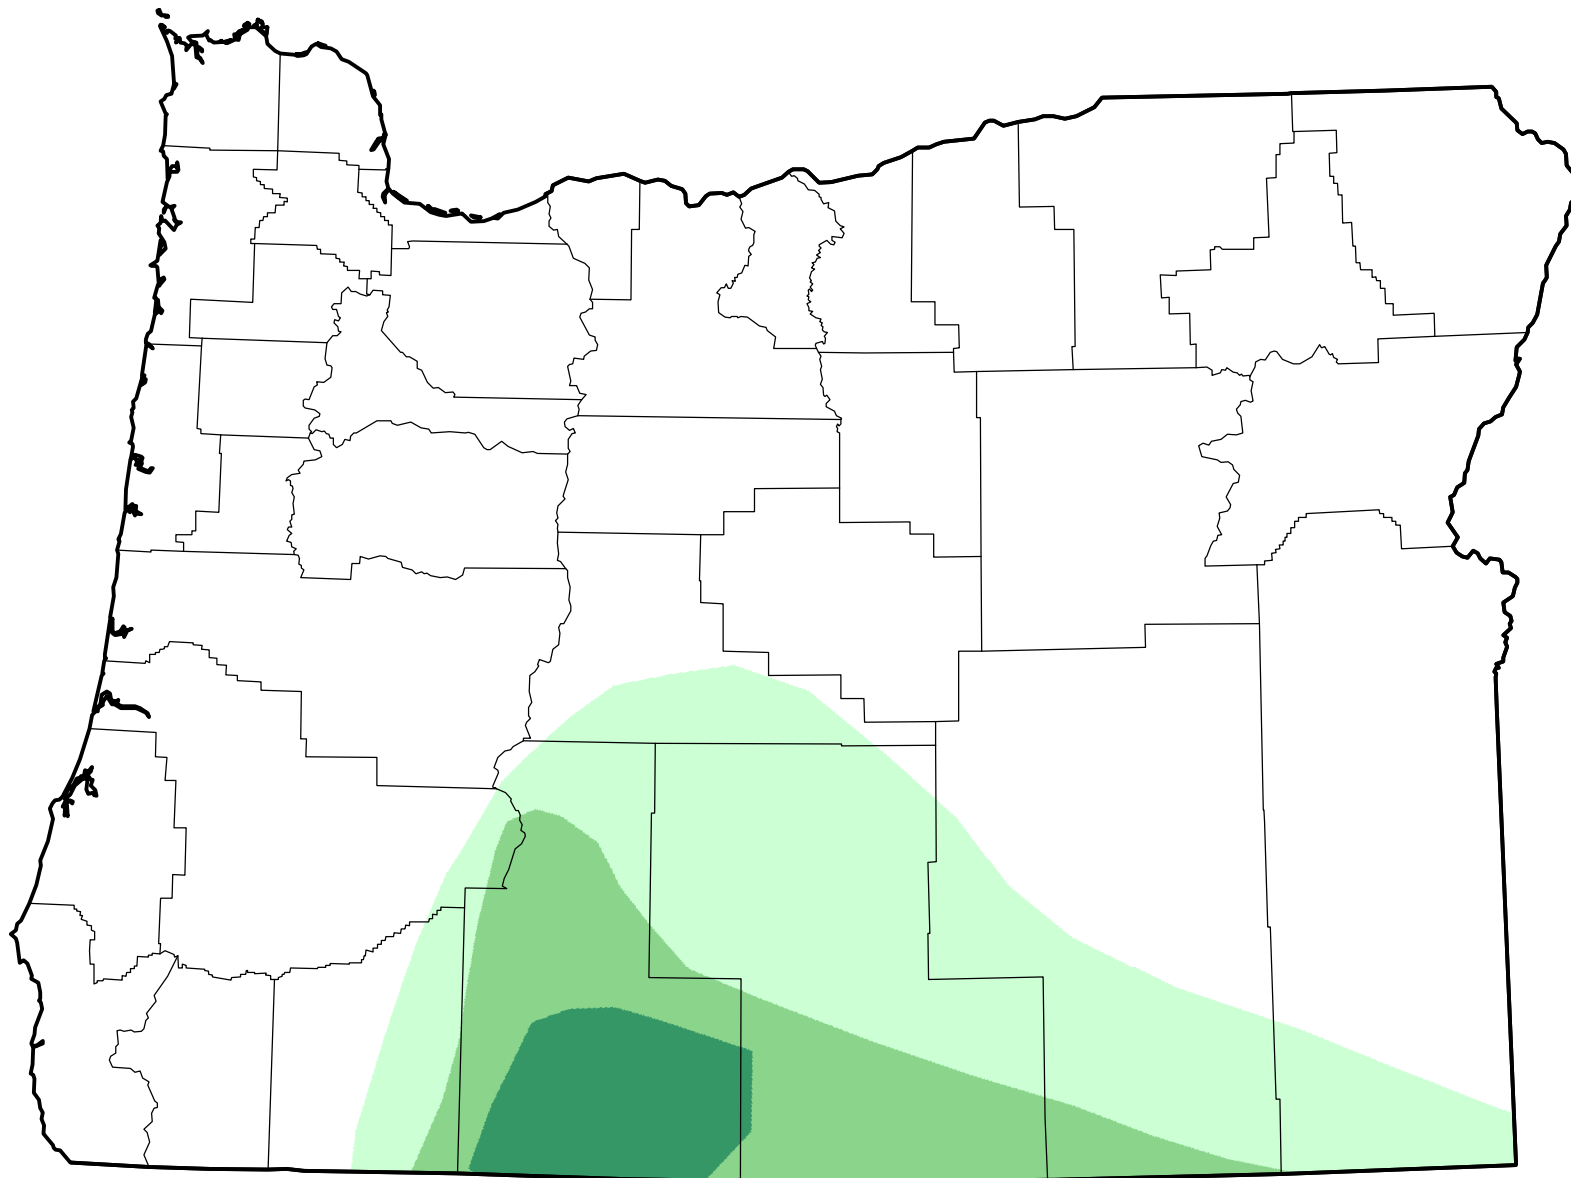

U.S. Drought Monitor Class Change - Oregon

Start of Water Year

January 18, 2011
compared to
September 30, 2010

droughtmonitor.unl.edu

-  5 Class Degradation
-  4 Class Degradation
-  3 Class Degradation
-  2 Class Degradation
-  1 Class Degradation
-  No Change
-  1 Class Improvement
-  2 Class Improvement
-  3 Class Improvement
-  4 Class Improvement
-  5 Class Improvement