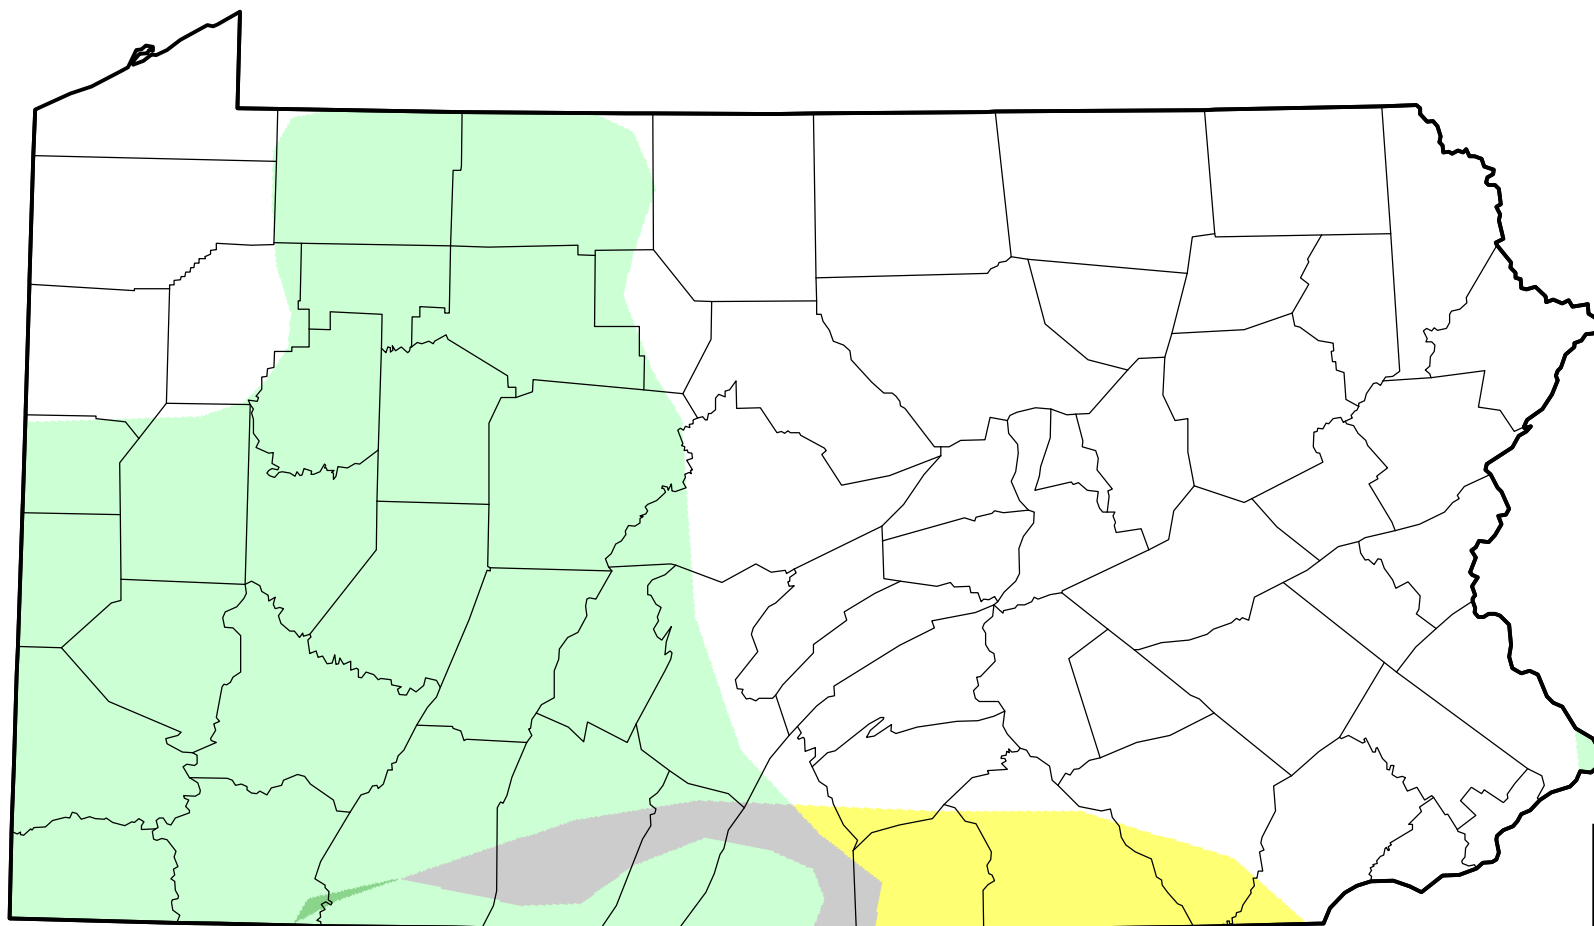

U.S. Drought Monitor Class Change - Pennsylvania 13 Week

January 18, 2011
compared to
October 21, 2010

droughtmonitor.unl.edu

-  5 Class Degradation
-  4 Class Degradation
-  3 Class Degradation
-  2 Class Degradation
-  1 Class Degradation
-  No Change
-  1 Class Improvement
-  2 Class Improvement
-  3 Class Improvement
-  4 Class Improvement
-  5 Class Improvement