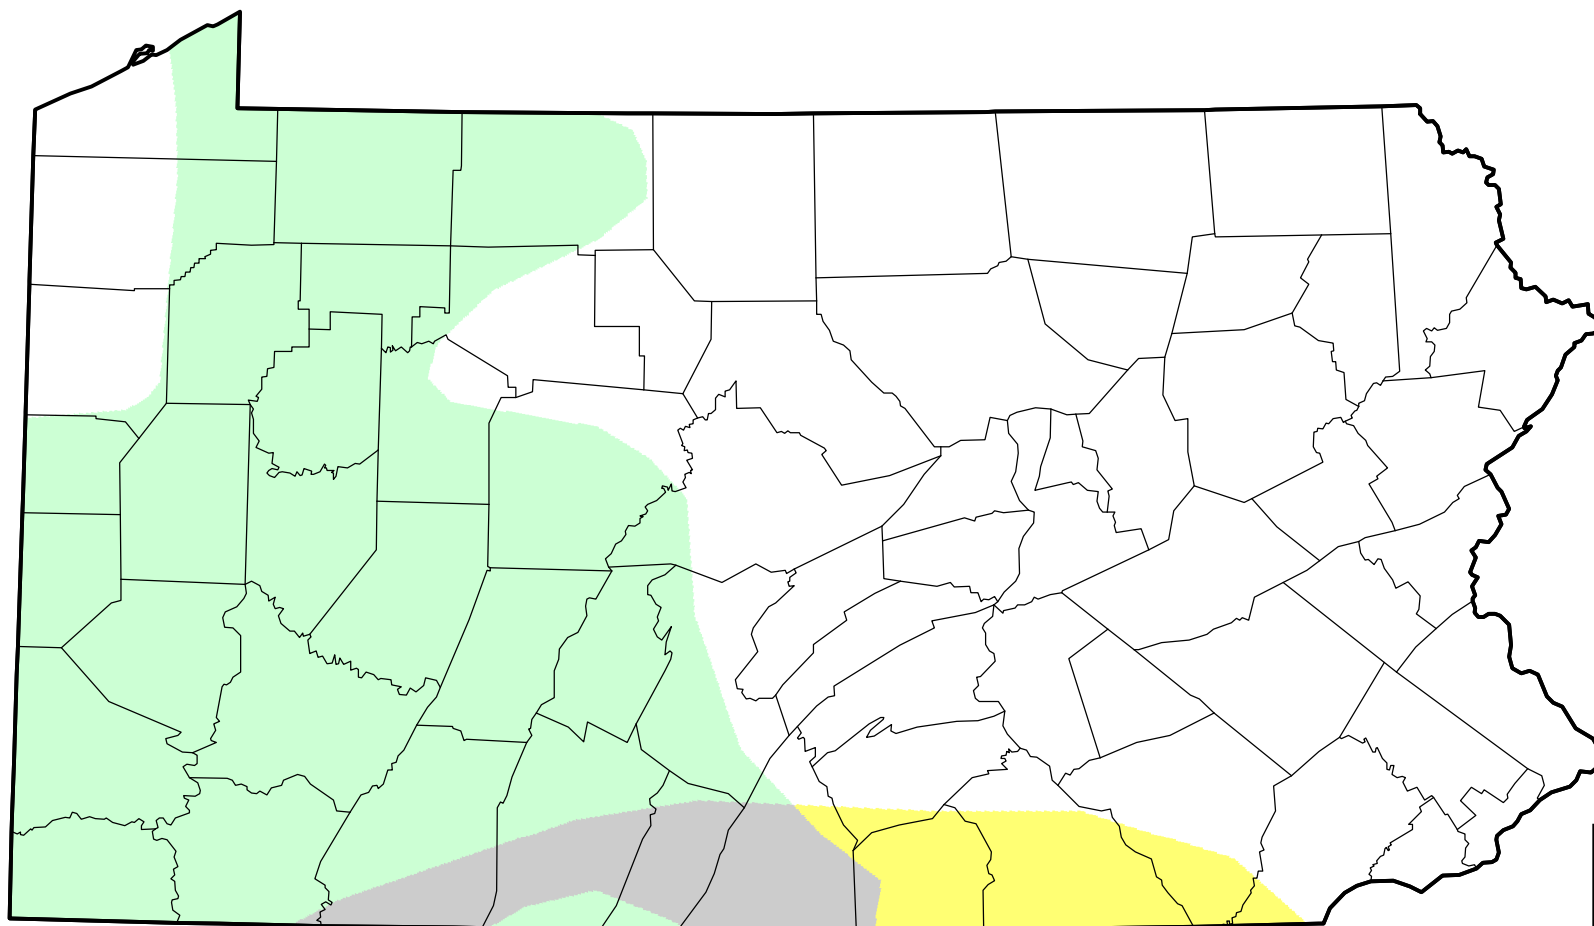

# U.S. Drought Monitor Class Change - Pennsylvania

## 8 Week

January 18, 2011  
compared to  
November 25, 2010

[droughtmonitor.unl.edu](http://droughtmonitor.unl.edu)

-  5 Class Degradation
-  4 Class Degradation
-  3 Class Degradation
-  2 Class Degradation
-  1 Class Degradation
-  No Change
-  1 Class Improvement
-  2 Class Improvement
-  3 Class Improvement
-  4 Class Improvement
-  5 Class Improvement