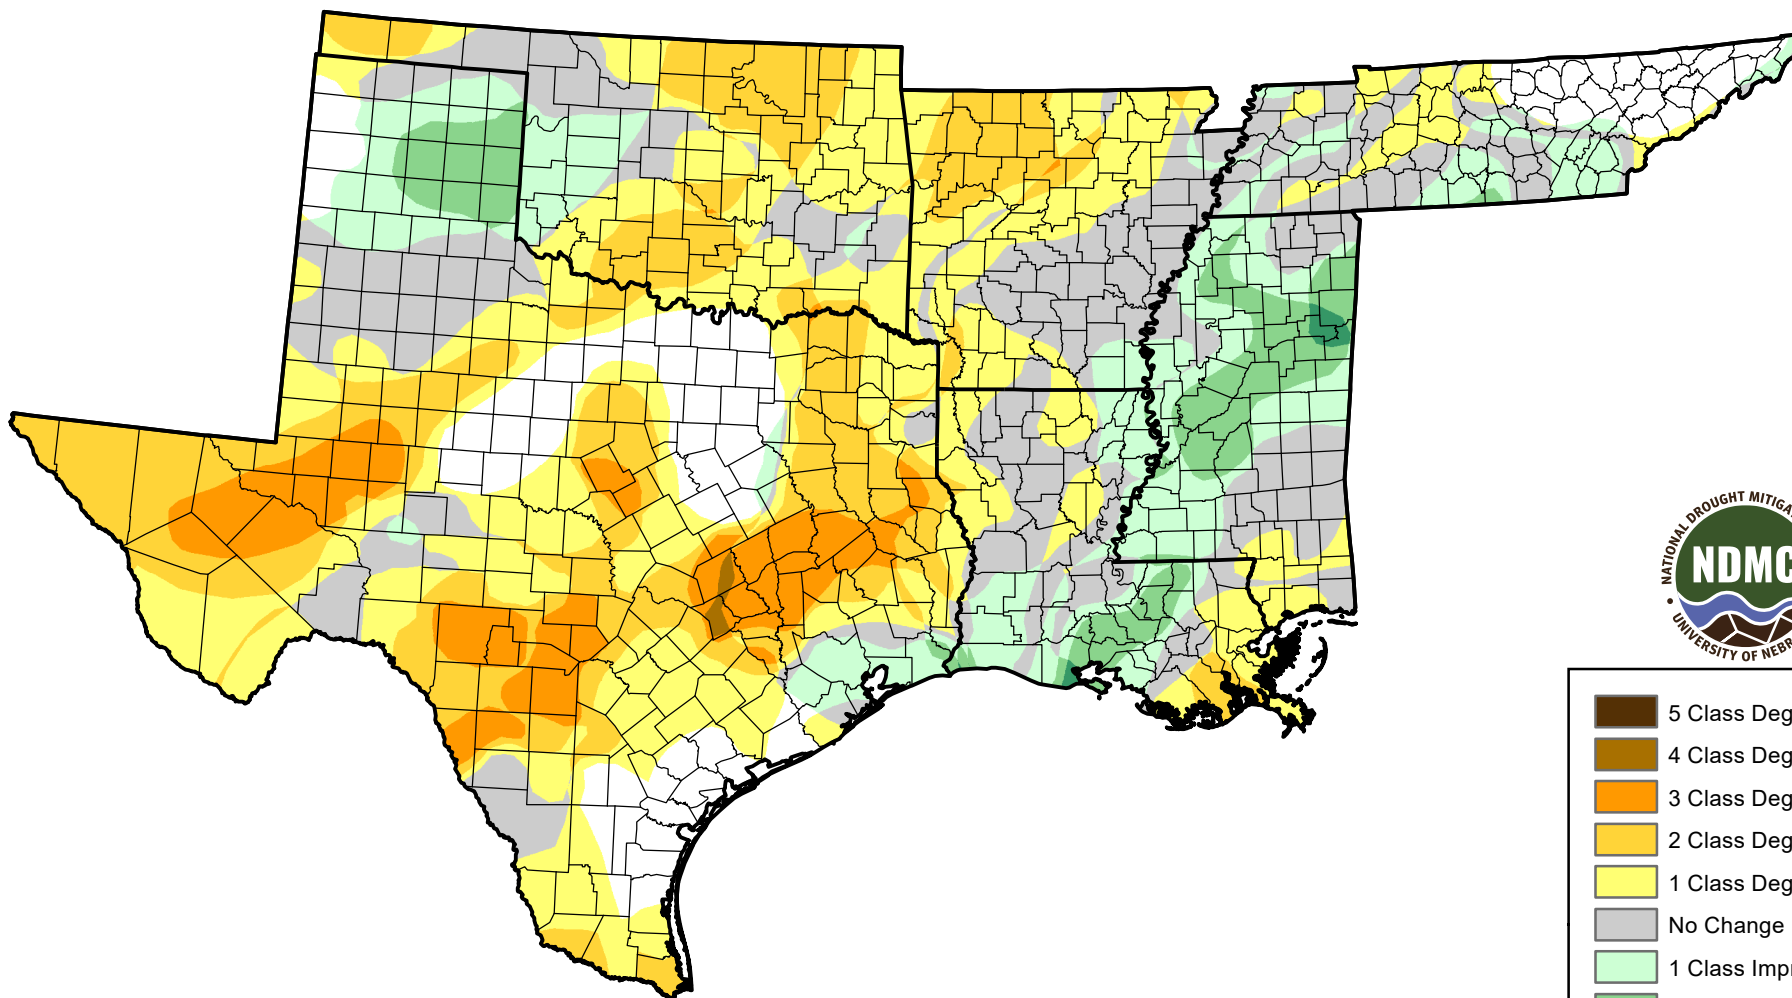

U.S. Drought Monitor Class Change - South

13 Week

January 18, 2011
compared to
October 21, 2010

droughtmonitor.unl.edu

-  5 Class Degradation
-  4 Class Degradation
-  3 Class Degradation
-  2 Class Degradation
-  1 Class Degradation
-  No Change
-  1 Class Improvement
-  2 Class Improvement
-  3 Class Improvement
-  4 Class Improvement
-  5 Class Improvement