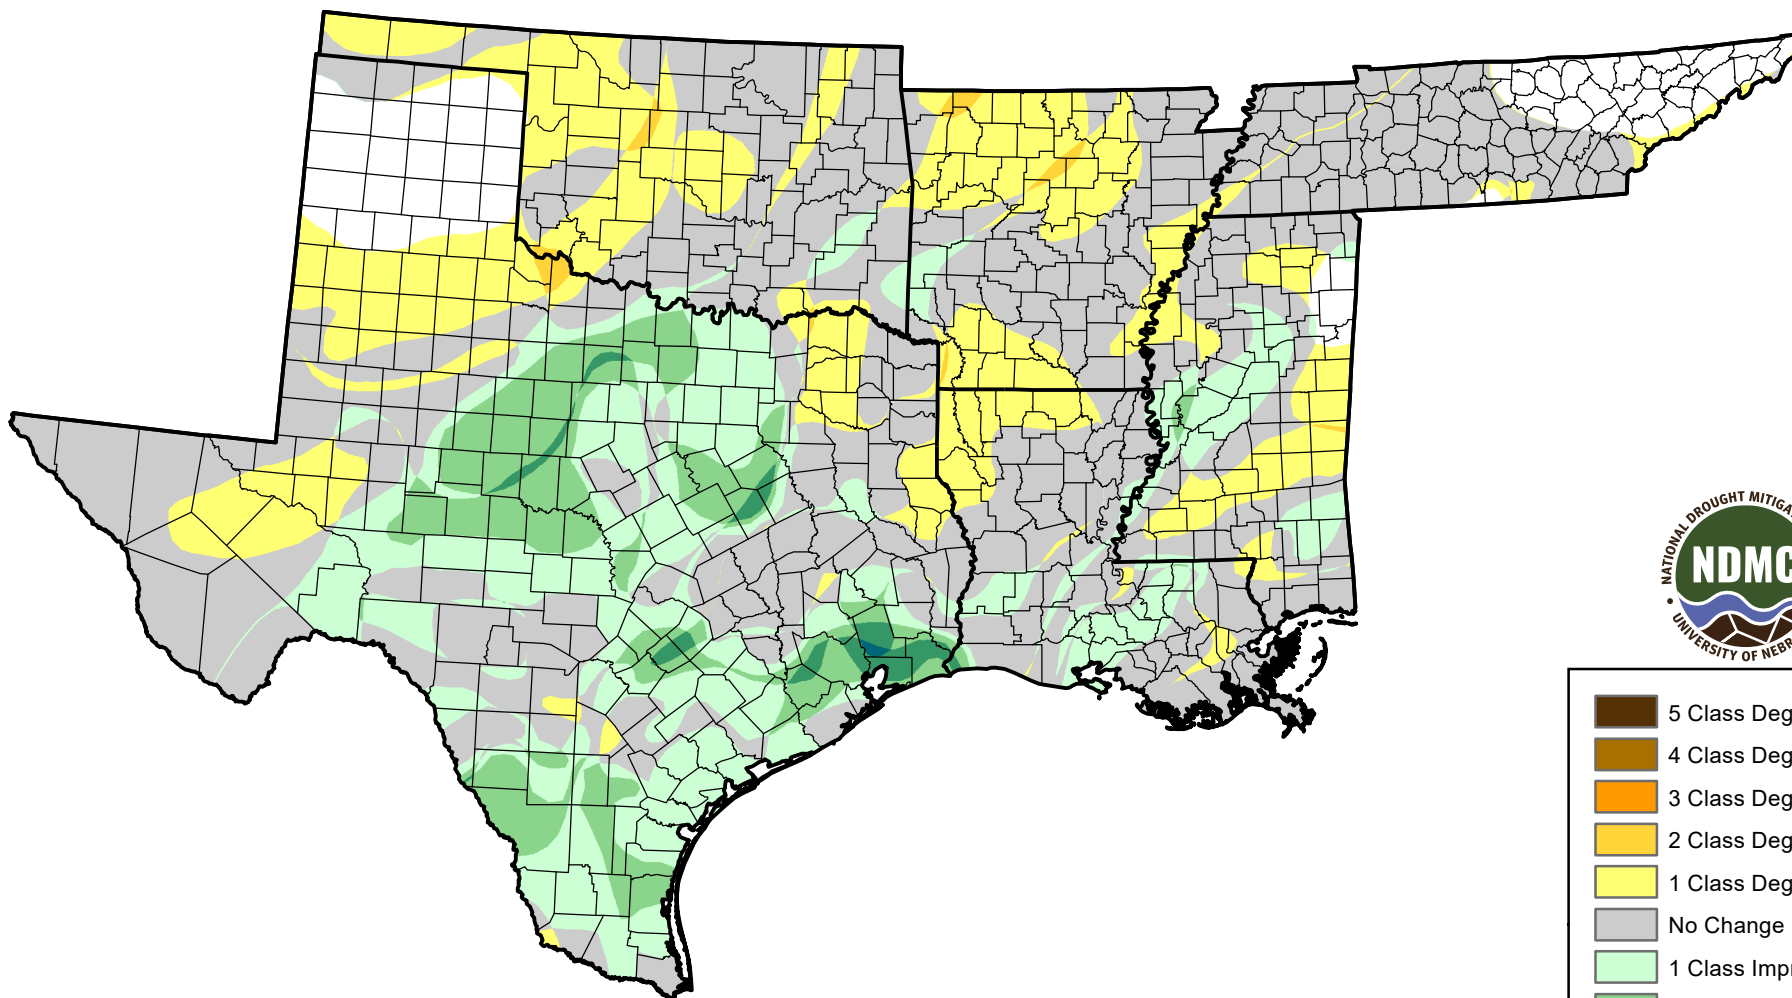

U.S. Drought Monitor Class Change - South

4 Week

January 18, 2011
compared to
December 23, 2010

droughtmonitor.unl.edu

-  5 Class Degradation
-  4 Class Degradation
-  3 Class Degradation
-  2 Class Degradation
-  1 Class Degradation
-  No Change
-  1 Class Improvement
-  2 Class Improvement
-  3 Class Improvement
-  4 Class Improvement
-  5 Class Improvement