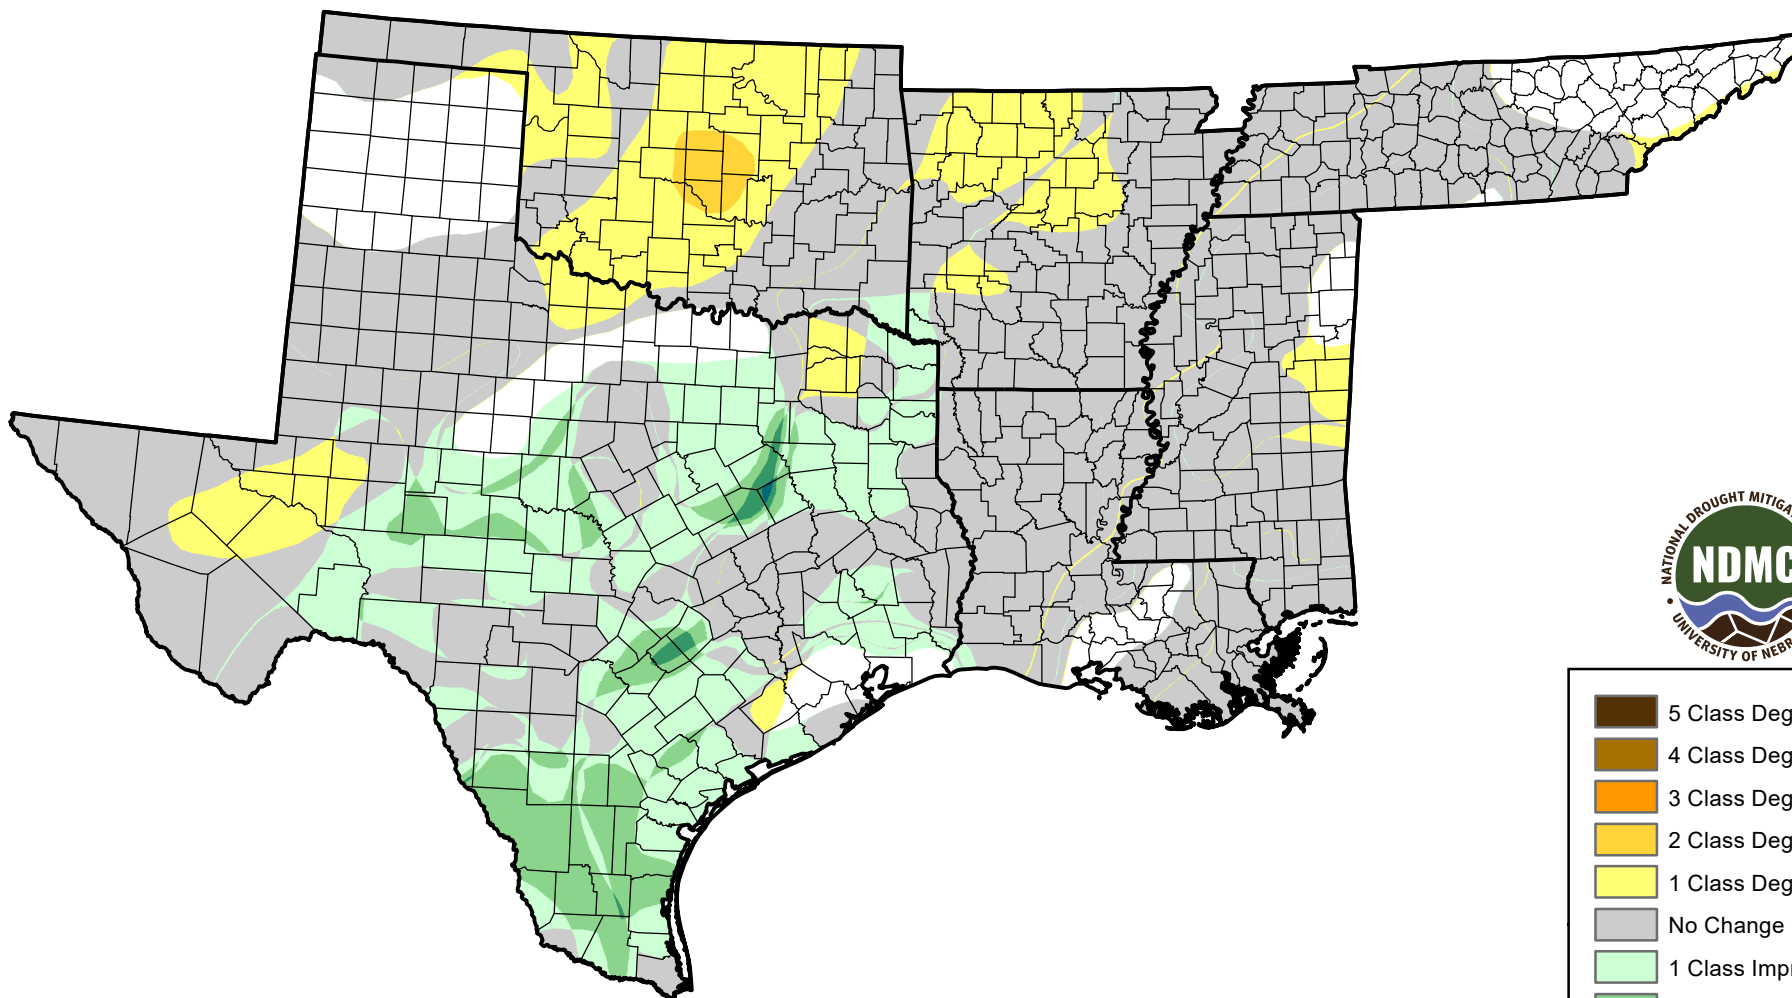

U.S. Drought Monitor Class Change - South

Start of Calendar Year

January 18, 2011
compared to
January 6, 2011

droughtmonitor.unl.edu

-  5 Class Degradation
-  4 Class Degradation
-  3 Class Degradation
-  2 Class Degradation
-  1 Class Degradation
-  No Change
-  1 Class Improvement
-  2 Class Improvement
-  3 Class Improvement
-  4 Class Improvement
-  5 Class Improvement