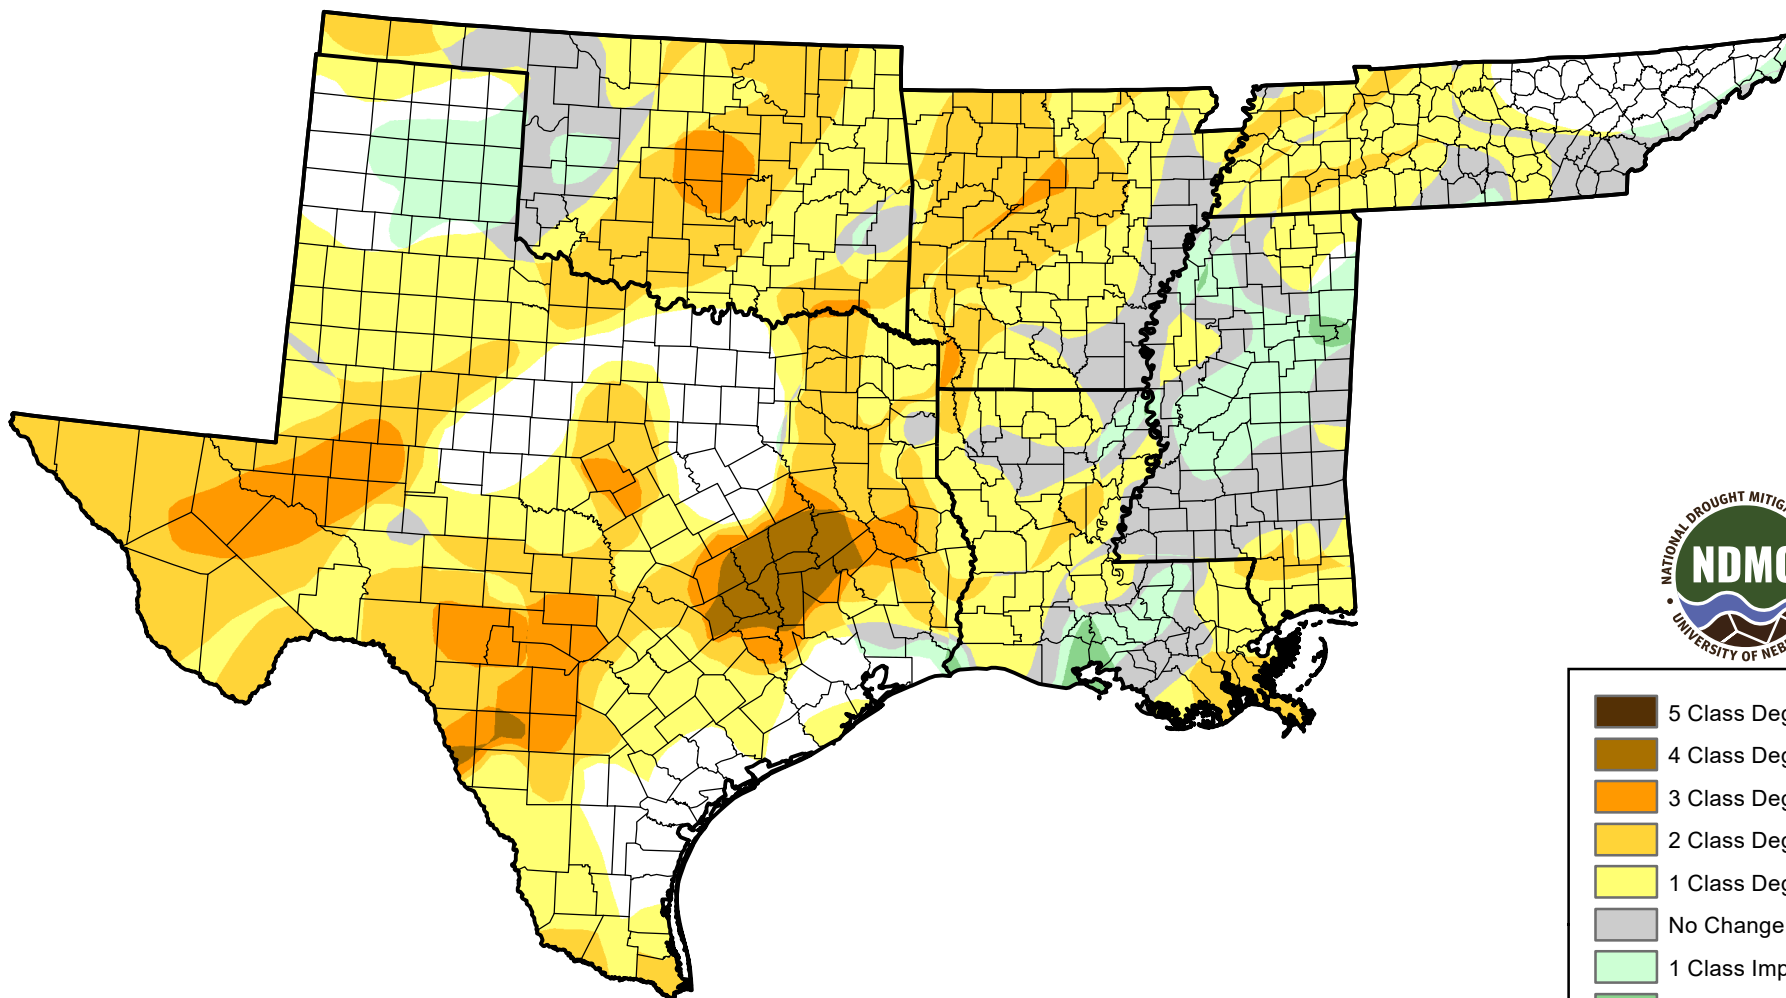

# U.S. Drought Monitor Class Change - South

## Start of Water Year

January 18, 2011  
compared to  
September 30, 2010

[droughtmonitor.unl.edu](http://droughtmonitor.unl.edu)

-  5 Class Degradation
-  4 Class Degradation
-  3 Class Degradation
-  2 Class Degradation
-  1 Class Degradation
-  No Change
-  1 Class Improvement
-  2 Class Improvement
-  3 Class Improvement
-  4 Class Improvement
-  5 Class Improvement