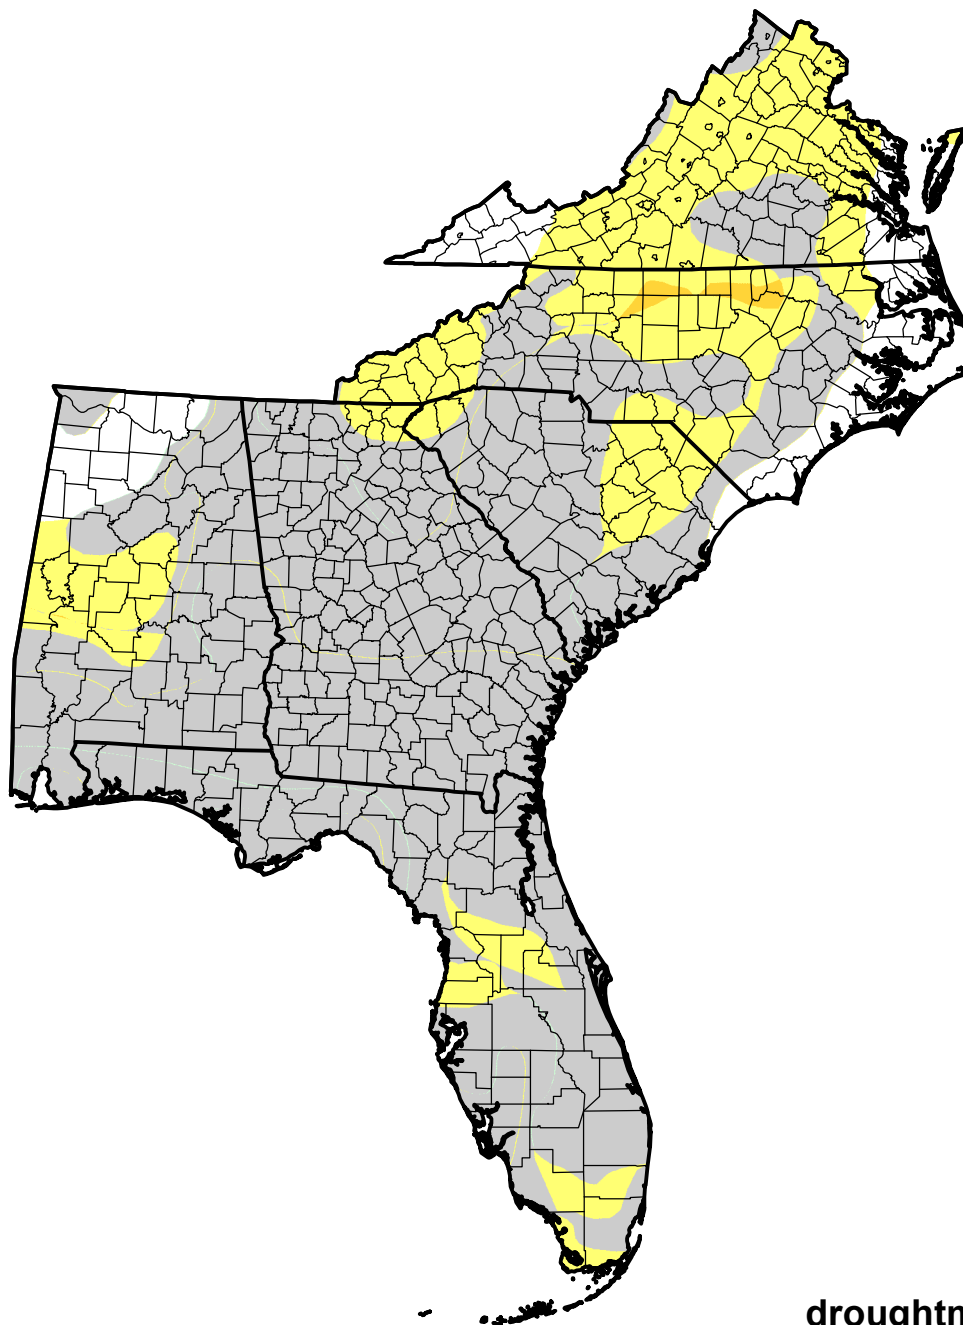

U.S. Drought Monitor Class Change - Southeast

Start of Calendar Year

January 18, 2011
compared to
January 6, 2011

droughtmonitor.unl.edu

-  5 Class Degradation
-  4 Class Degradation
-  3 Class Degradation
-  2 Class Degradation
-  1 Class Degradation
-  No Change
-  1 Class Improvement
-  2 Class Improvement
-  3 Class Improvement
-  4 Class Improvement
-  5 Class Improvement