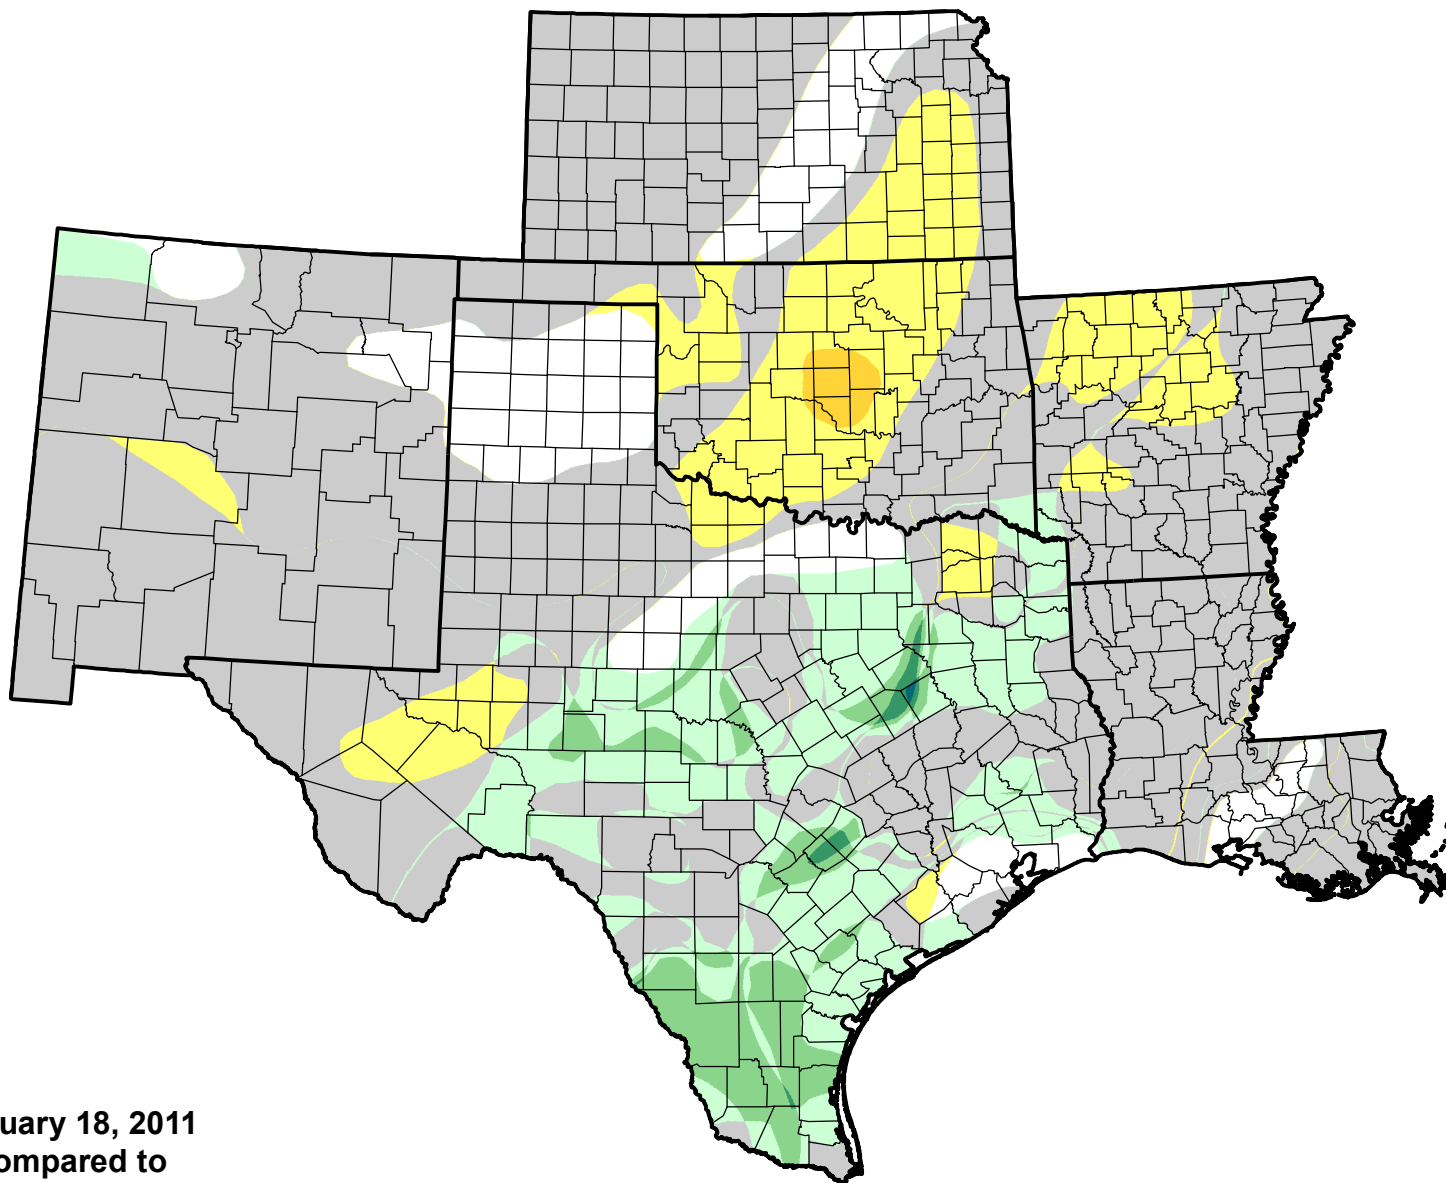

U.S. Drought Monitor Class Change - SCIPP

Start of Calendar Year

January 18, 2011
compared to
January 6, 2011

droughtmonitor.unl.edu

- 5 Class Degradation
- 4 Class Degradation
- 3 Class Degradation
- 2 Class Degradation
- 1 Class Degradation
- No Change
- 1 Class Improvement
- 2 Class Improvement
- 3 Class Improvement
- 4 Class Improvement
- 5 Class Improvement