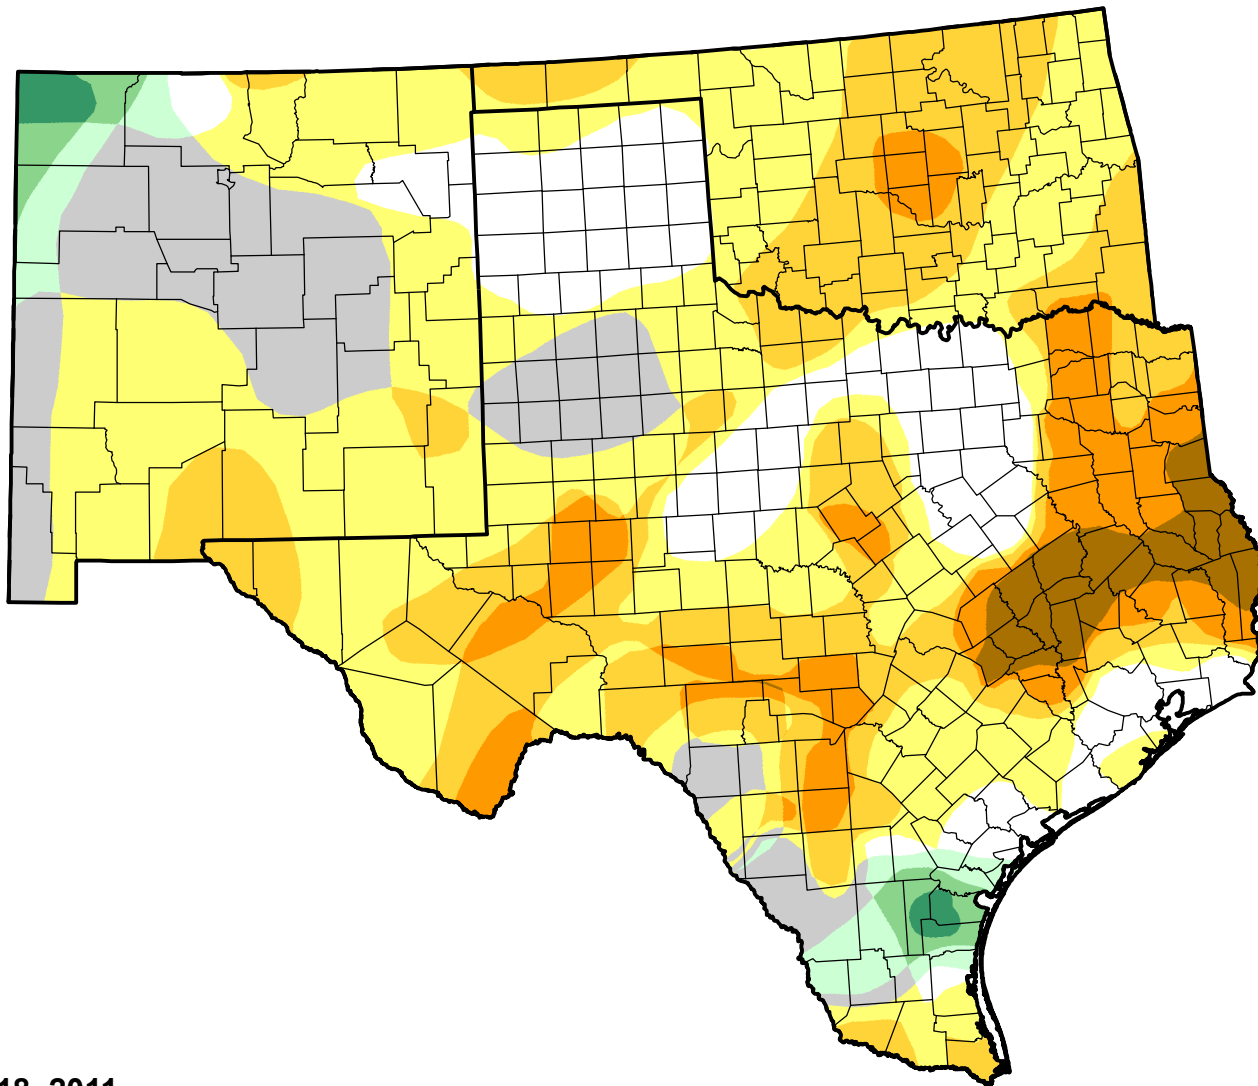

U.S. Drought Monitor Class Change - Southern Plains RDEWS

52 Week

January 18, 2011
compared to
January 21, 2010

droughtmonitor.unl.edu

-  5 Class Degradation
-  4 Class Degradation
-  3 Class Degradation
-  2 Class Degradation
-  1 Class Degradation
-  No Change
-  1 Class Improvement
-  2 Class Improvement
-  3 Class Improvement
-  4 Class Improvement
-  5 Class Improvement