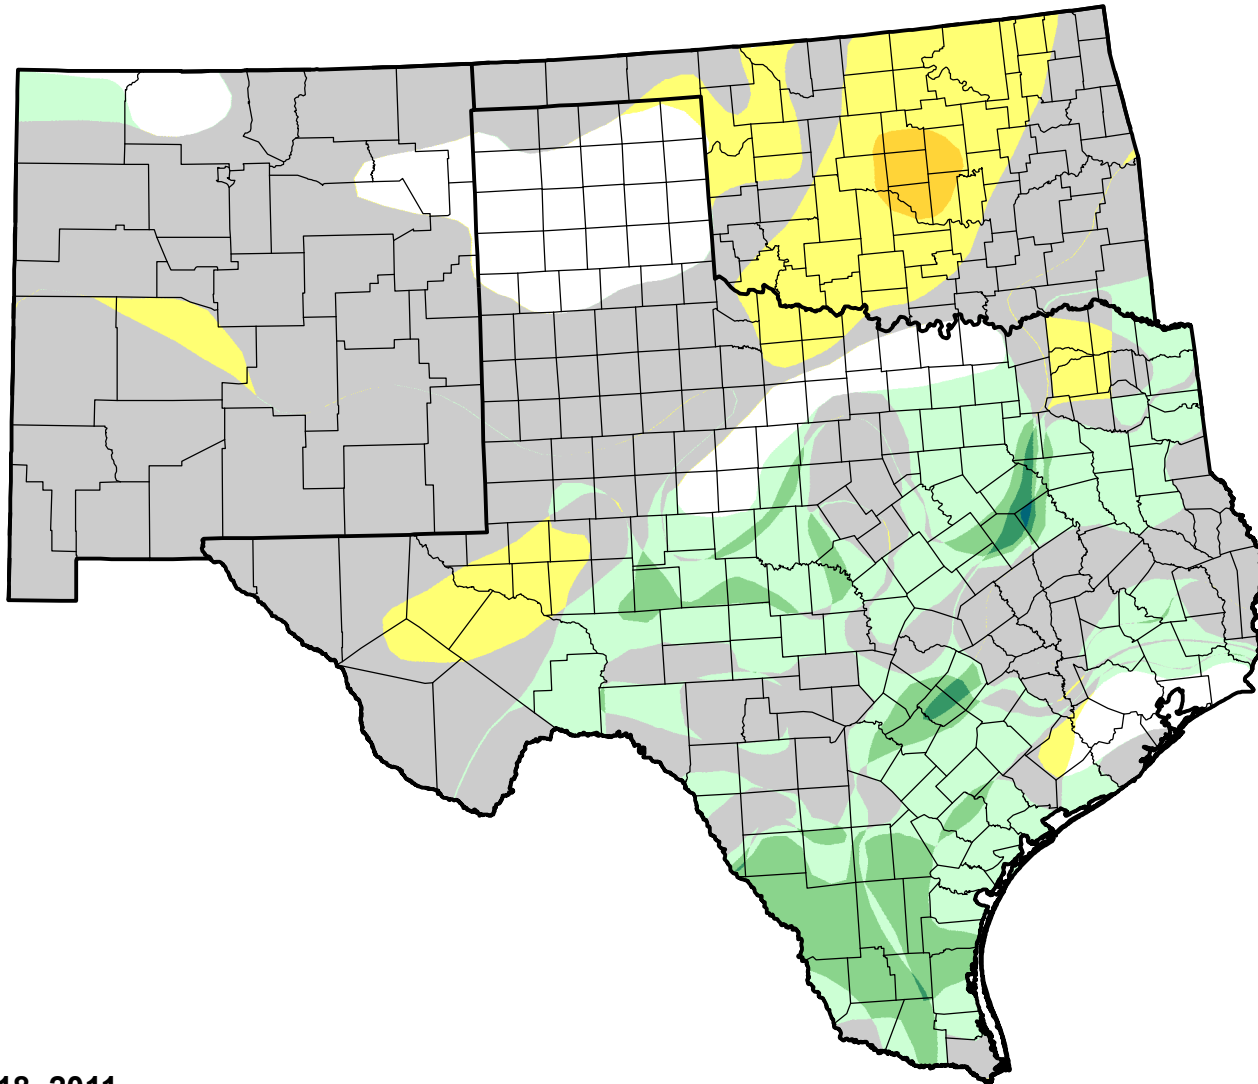

U.S. Drought Monitor Class Change - Southern Plains RDEWS

Start of Calendar Year

January 18, 2011
compared to
January 6, 2011

droughtmonitor.unl.edu

-  5 Class Degradation
-  4 Class Degradation
-  3 Class Degradation
-  2 Class Degradation
-  1 Class Degradation
-  No Change
-  1 Class Improvement
-  2 Class Improvement
-  3 Class Improvement
-  4 Class Improvement
-  5 Class Improvement