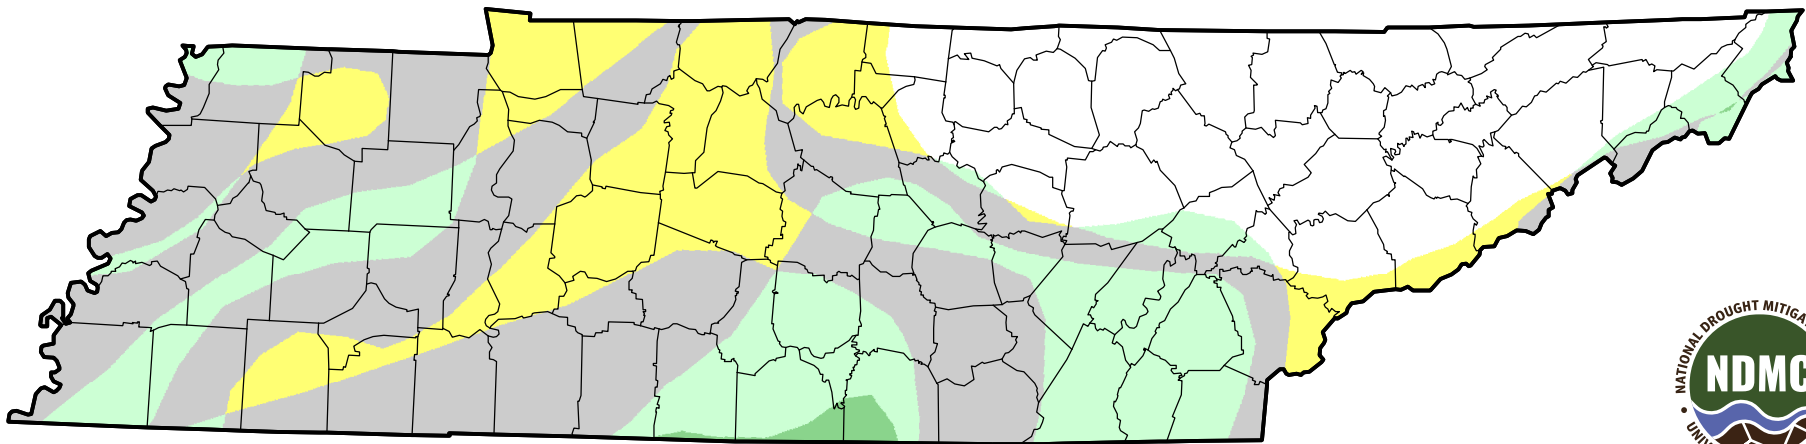

# U.S. Drought Monitor Class Change - Tennessee

## 13 Week

January 18, 2011  
compared to  
October 21, 2010

[droughtmonitor.unl.edu](http://droughtmonitor.unl.edu)