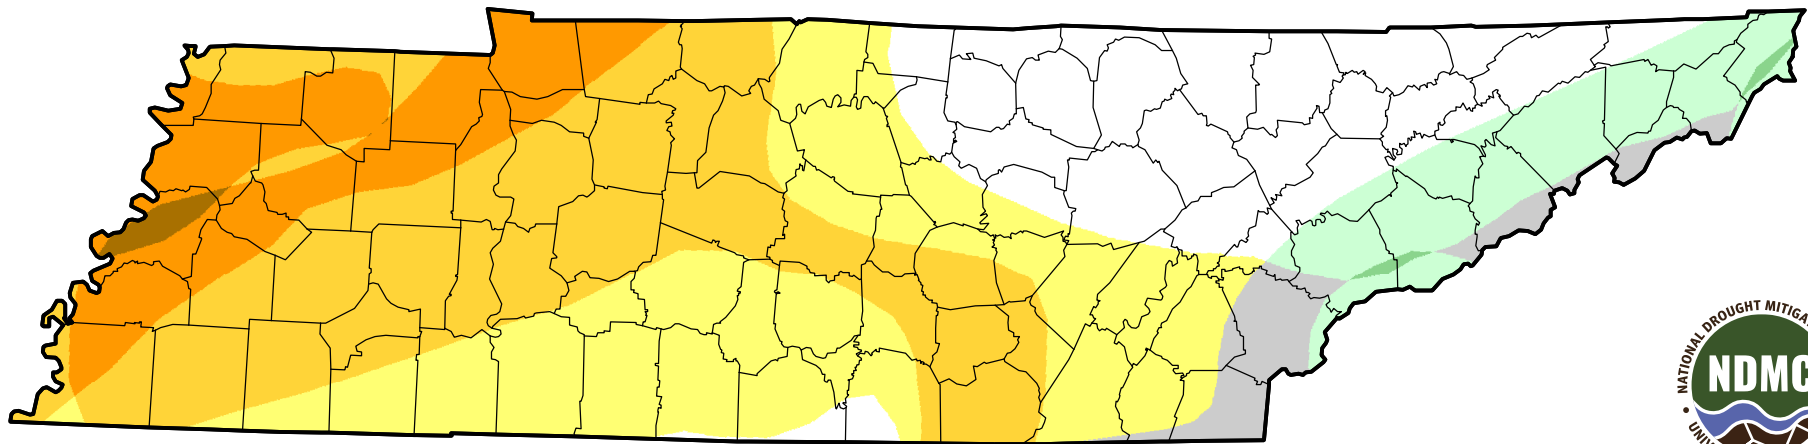

U.S. Drought Monitor Class Change - Tennessee

26 Week

January 18, 2011
compared to
July 22, 2010

droughtmonitor.unl.edu

-  5 Class Degradation
-  4 Class Degradation
-  3 Class Degradation
-  2 Class Degradation
-  1 Class Degradation
-  No Change
-  1 Class Improvement
-  2 Class Improvement
-  3 Class Improvement
-  4 Class Improvement
-  5 Class Improvement