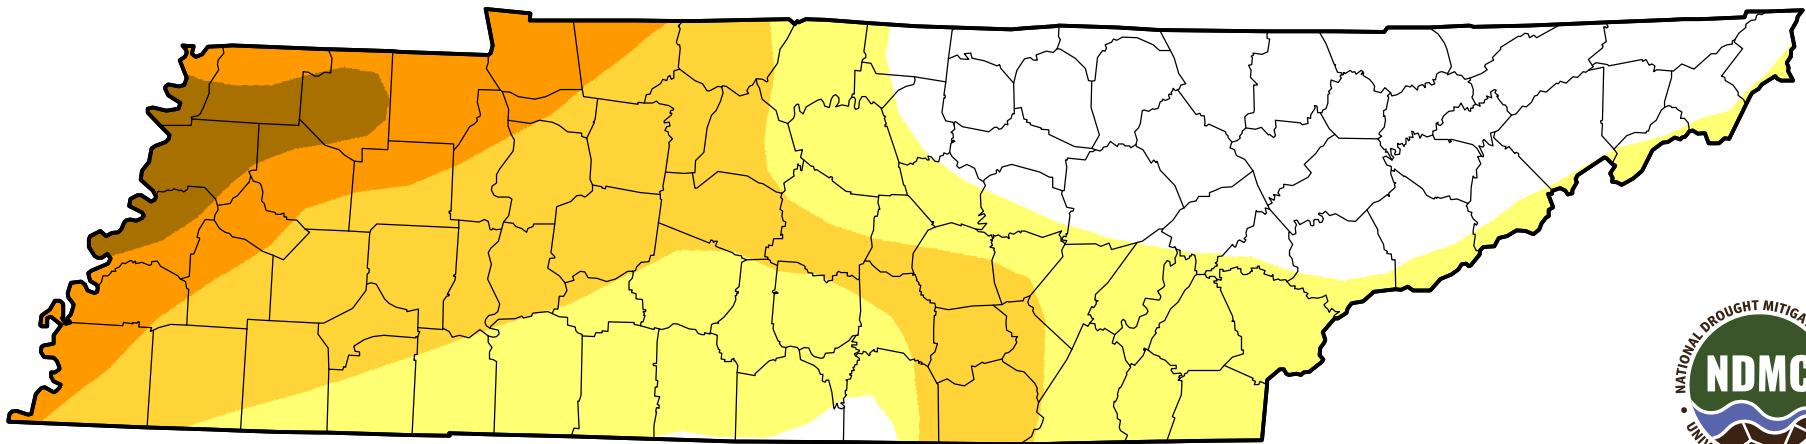

U.S. Drought Monitor Class Change - Tennessee

52 Week

January 18, 2011
compared to
January 21, 2010

droughtmonitor.unl.edu

- | | |
|---|---------------------|
|  | 5 Class Degradation |
|  | 4 Class Degradation |
|  | 3 Class Degradation |
|  | 2 Class Degradation |
|  | 1 Class Degradation |
|  | No Change |
|  | 1 Class Improvement |
|  | 2 Class Improvement |
|  | 3 Class Improvement |
|  | 4 Class Improvement |
|  | 5 Class Improvement |