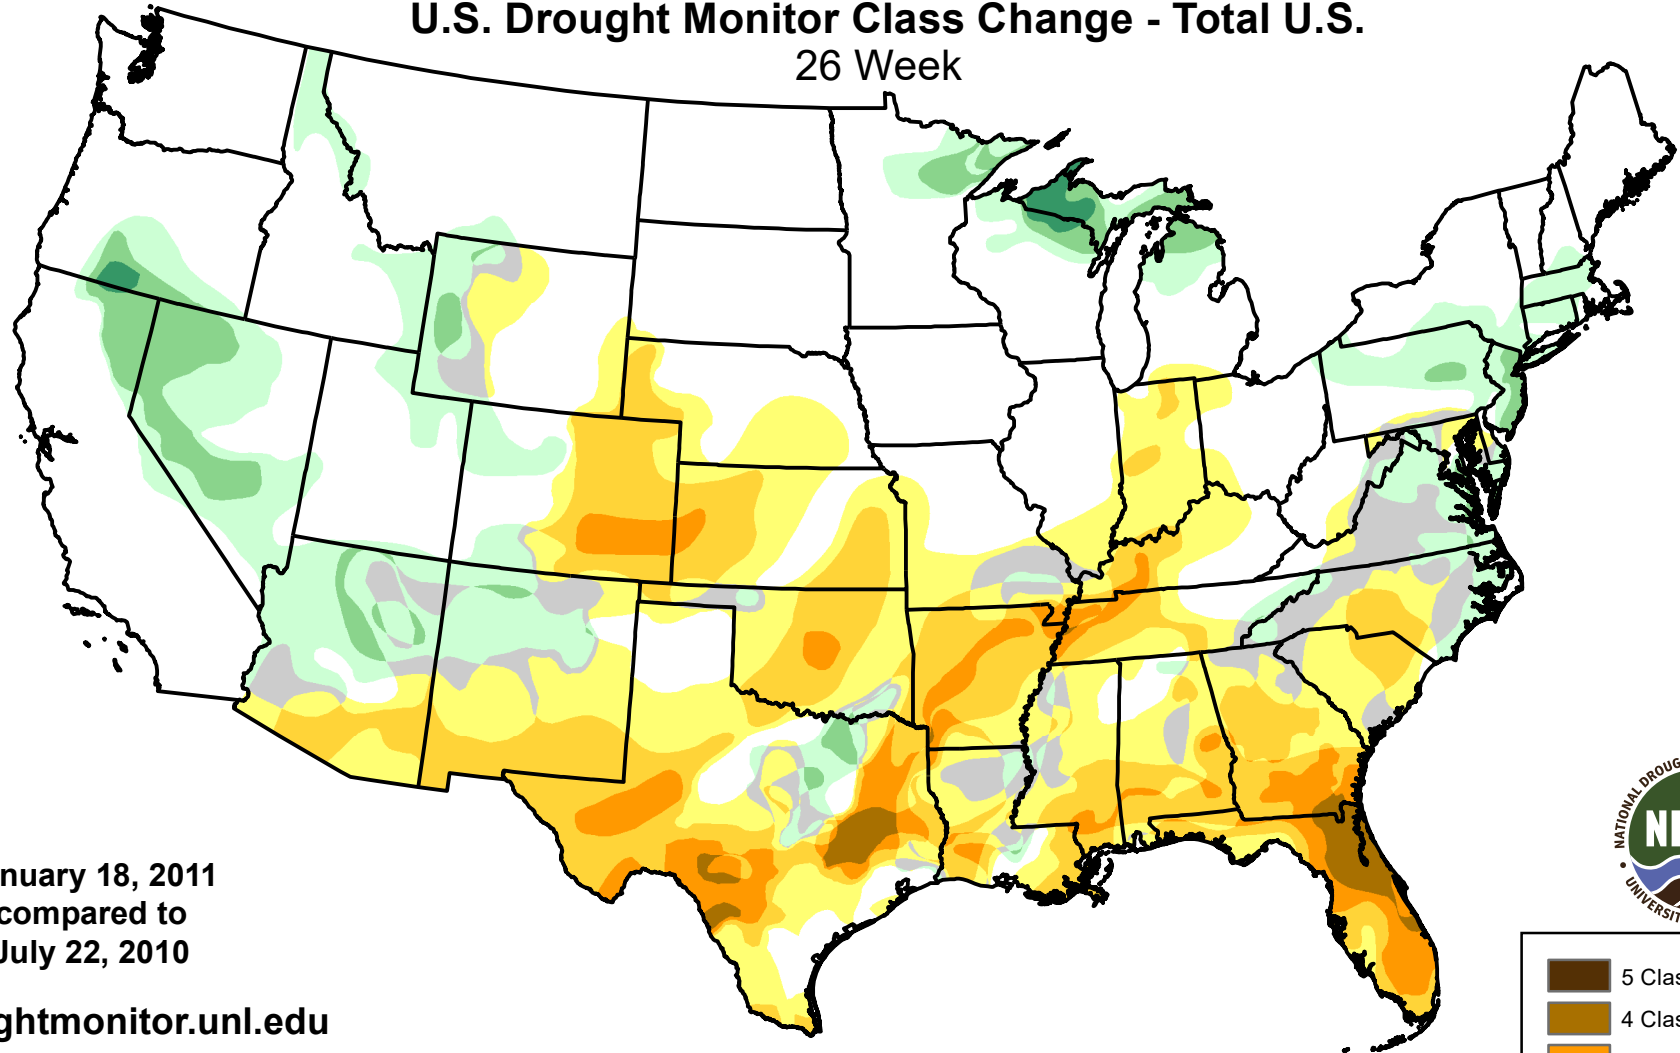

# U.S. Drought Monitor Class Change - Total U.S. 26 Week

January 18, 2011  
compared to  
July 22, 2010

[droughtmonitor.unl.edu](http://droughtmonitor.unl.edu)

- 5 Class Degradation
- 4 Class Degradation
- 3 Class Degradation
- 2 Class Degradation
- 1 Class Degradation
- No Change
- 1 Class Improvement
- 2 Class Improvement
- 3 Class Improvement
- 4 Class Improvement
- 5 Class Improvement