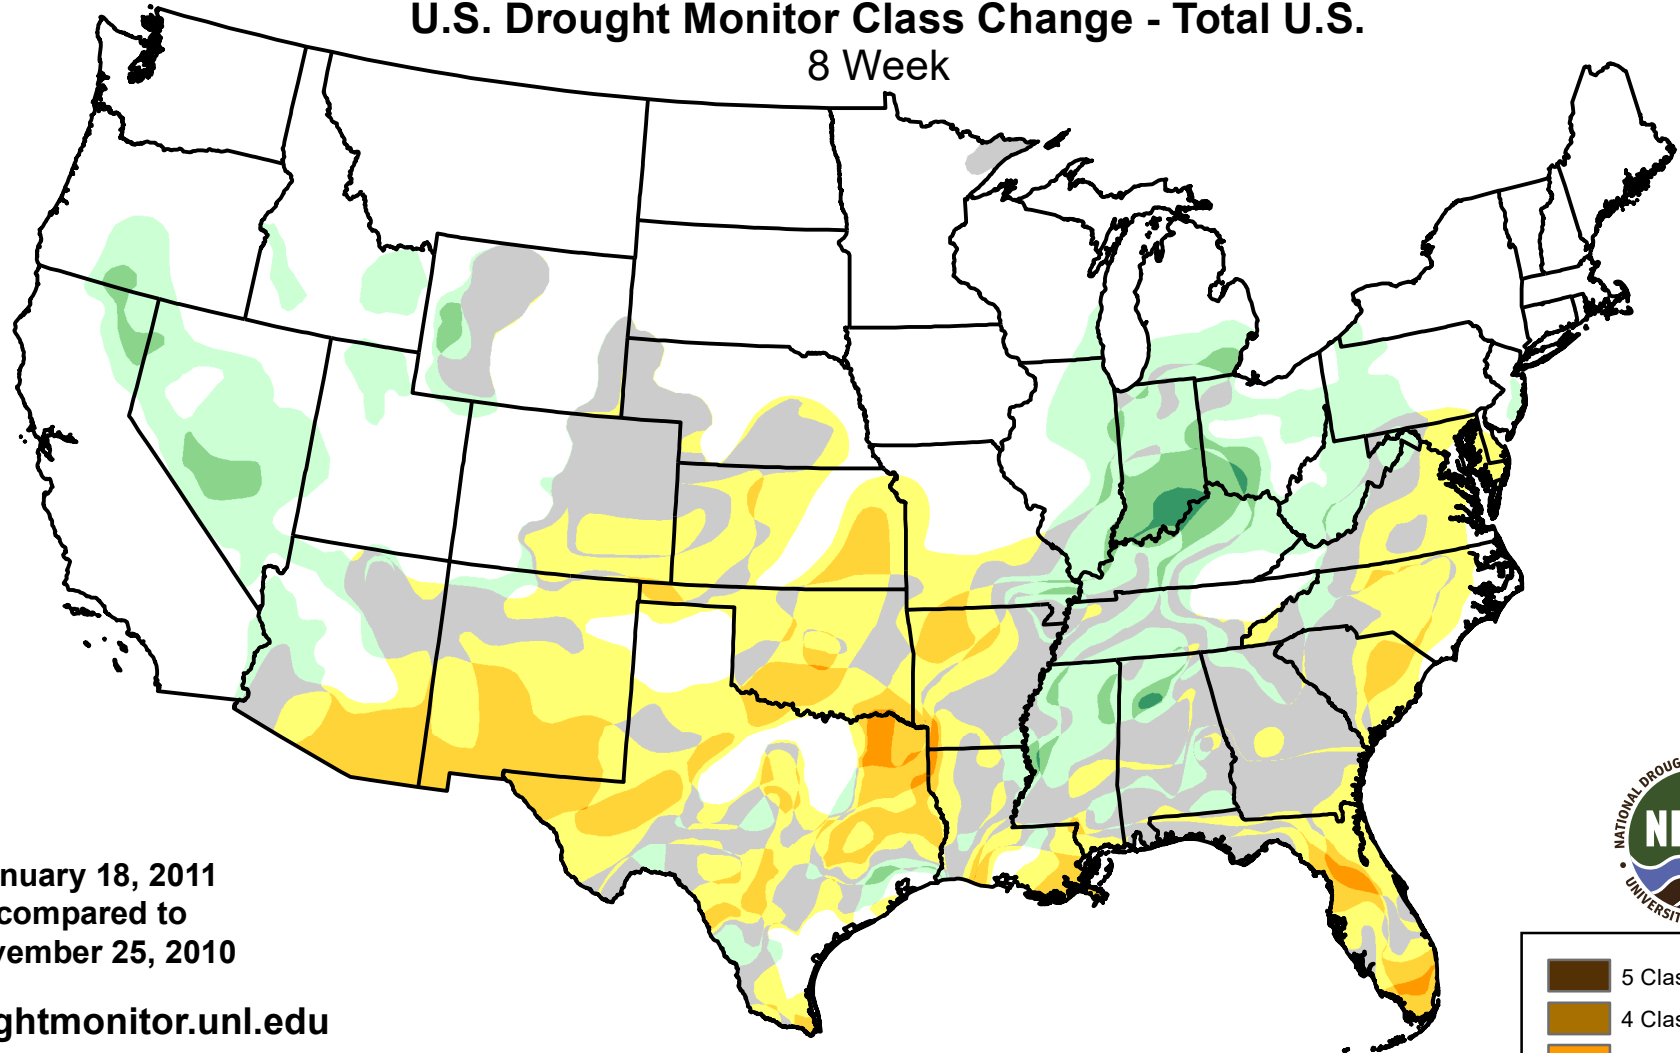

U.S. Drought Monitor Class Change - Total U.S. 8 Week

January 18, 2011
compared to
November 25, 2010

droughtmonitor.unl.edu

-  5 Class Degradation
-  4 Class Degradation
-  3 Class Degradation
-  2 Class Degradation
-  1 Class Degradation
-  No Change
-  1 Class Improvement
-  2 Class Improvement
-  3 Class Improvement
-  4 Class Improvement
-  5 Class Improvement