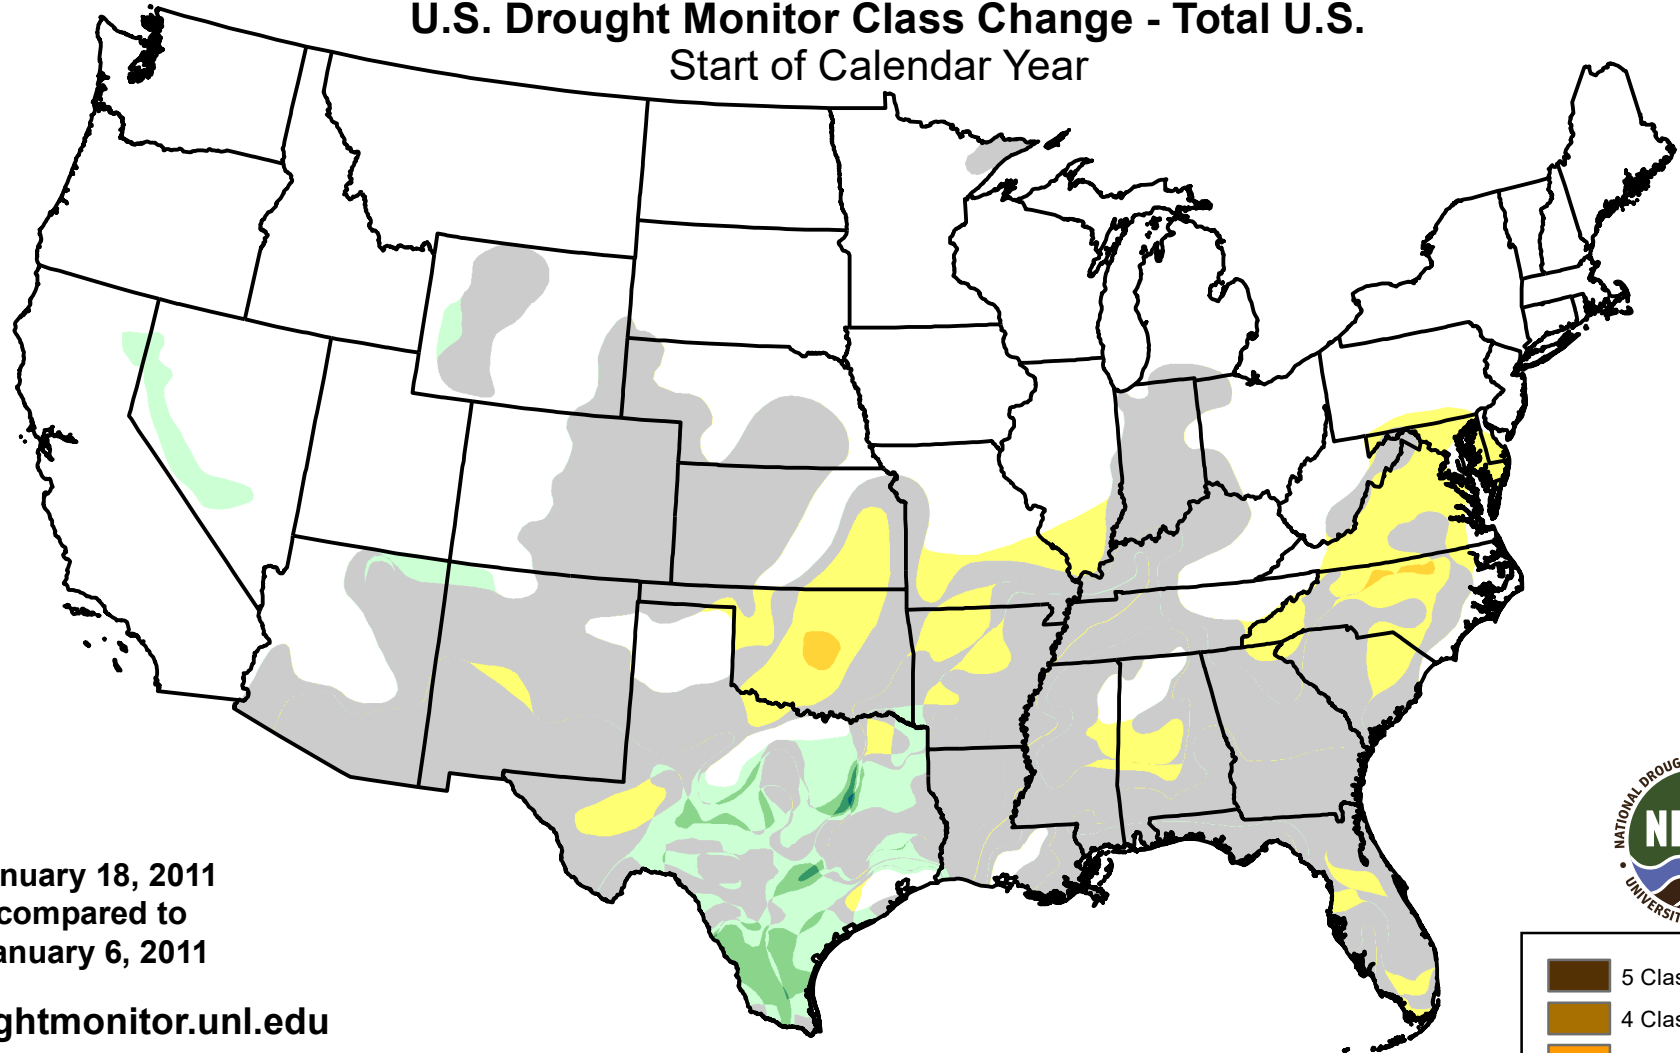

U.S. Drought Monitor Class Change - Total U.S. Start of Calendar Year

January 18, 2011
compared to
January 6, 2011

droughtmonitor.unl.edu

- 5 Class Degradation
- 4 Class Degradation
- 3 Class Degradation
- 2 Class Degradation
- 1 Class Degradation
- No Change
- 1 Class Improvement
- 2 Class Improvement
- 3 Class Improvement
- 4 Class Improvement
- 5 Class Improvement