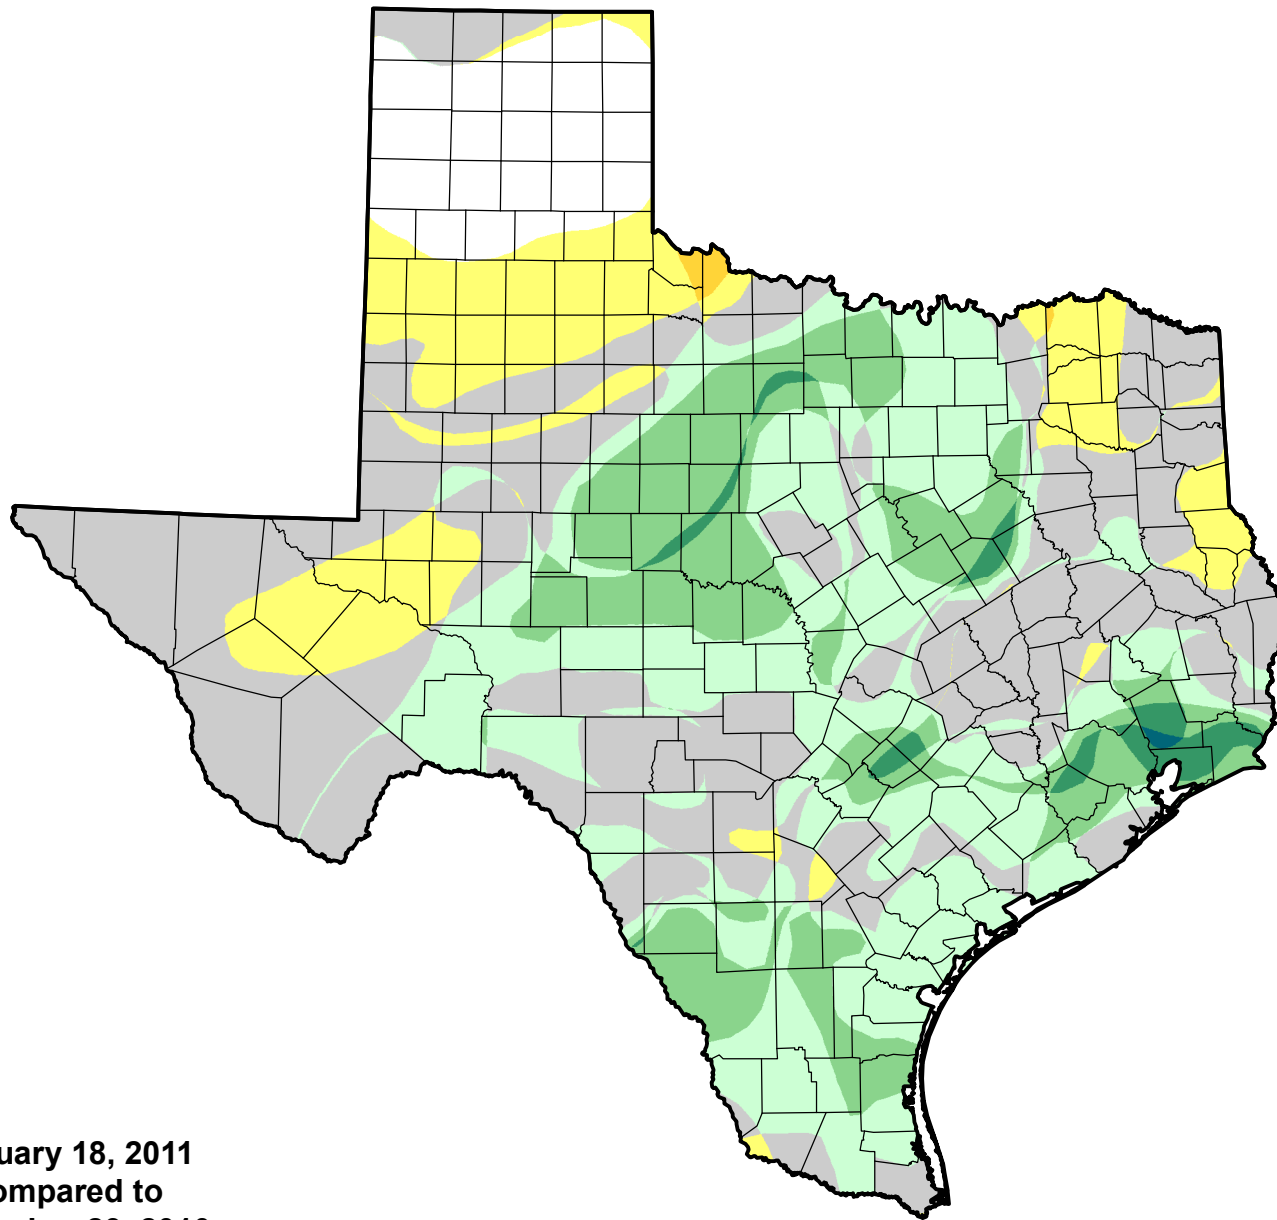

# U.S. Drought Monitor Class Change - Texas

## 4 Week

January 18, 2011  
compared to  
December 23, 2010

[droughtmonitor.unl.edu](http://droughtmonitor.unl.edu)

-  5 Class Degradation
-  4 Class Degradation
-  3 Class Degradation
-  2 Class Degradation
-  1 Class Degradation
-  No Change
-  1 Class Improvement
-  2 Class Improvement
-  3 Class Improvement
-  4 Class Improvement
-  5 Class Improvement