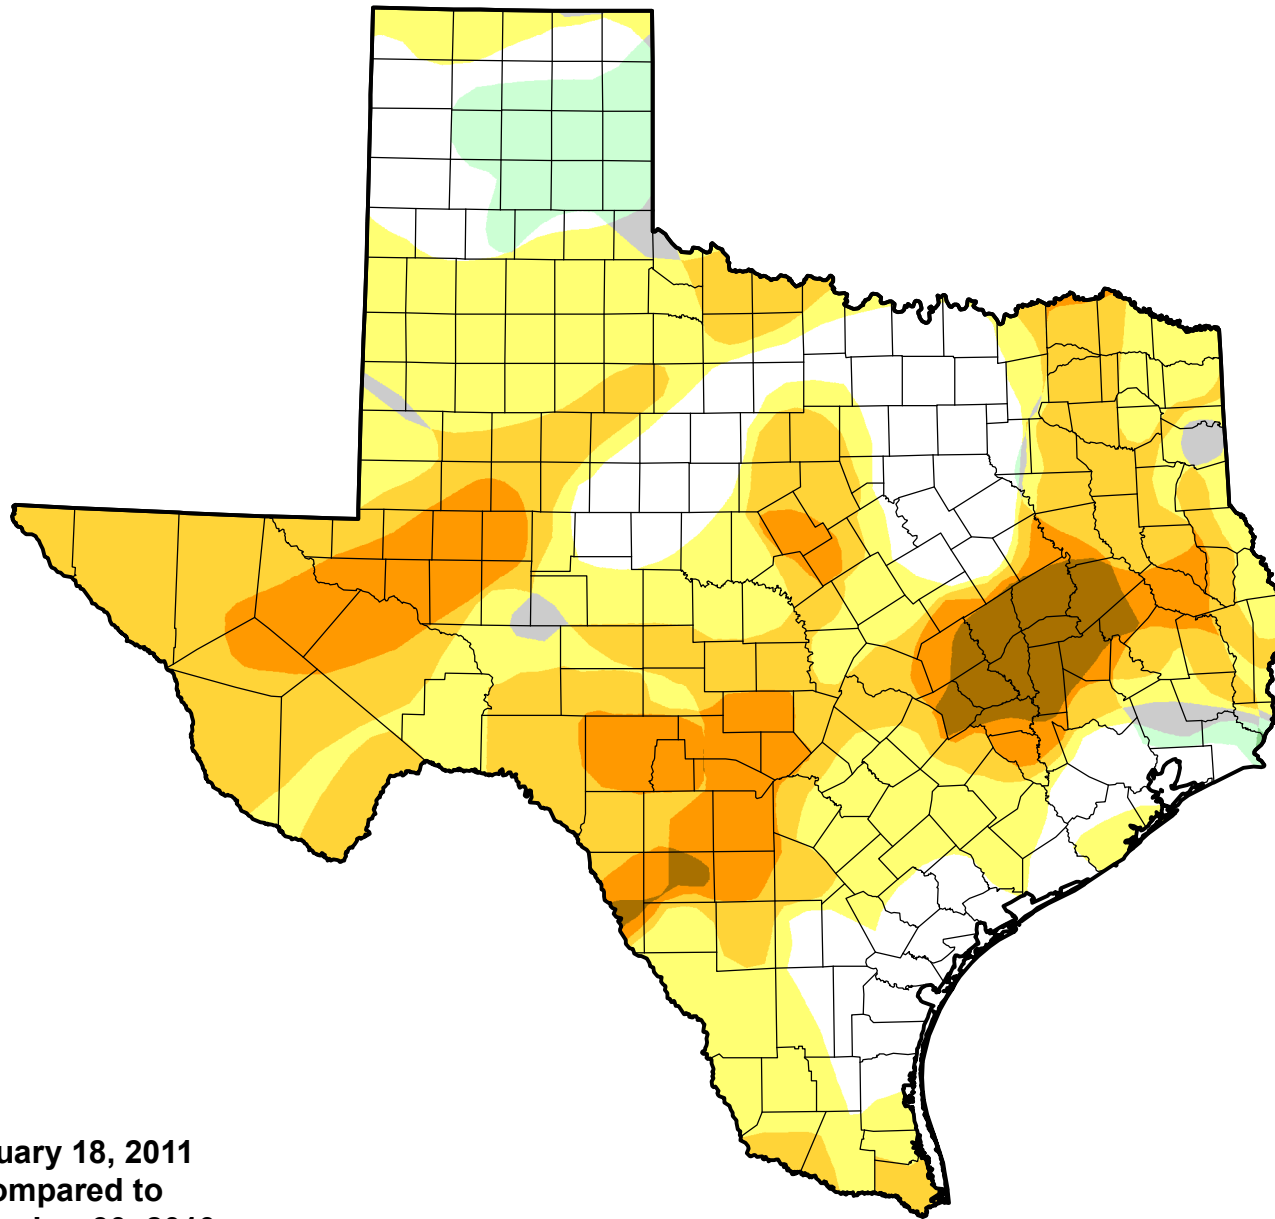

U.S. Drought Monitor Class Change - Texas

Start of Water Year

January 18, 2011
compared to
September 30, 2010

-  5 Class Degradation
-  4 Class Degradation
-  3 Class Degradation
-  2 Class Degradation
-  1 Class Degradation
-  No Change
-  1 Class Improvement
-  2 Class Improvement
-  3 Class Improvement
-  4 Class Improvement
-  5 Class Improvement