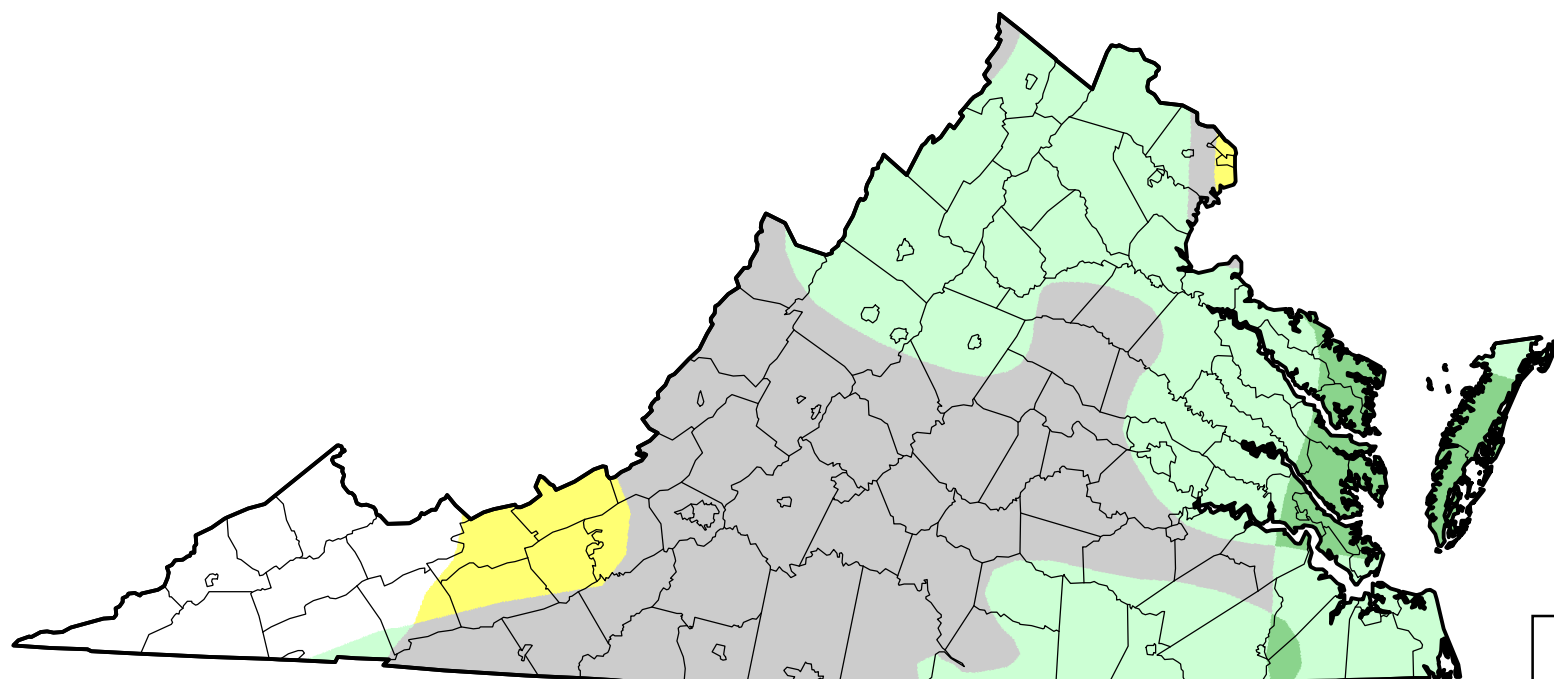

U.S. Drought Monitor Class Change - Virginia

26 Week

January 18, 2011
compared to
July 22, 2010

droughtmonitor.unl.edu

-  5 Class Degradation
-  4 Class Degradation
-  3 Class Degradation
-  2 Class Degradation
-  1 Class Degradation
-  No Change
-  1 Class Improvement
-  2 Class Improvement
-  3 Class Improvement
-  4 Class Improvement
-  5 Class Improvement