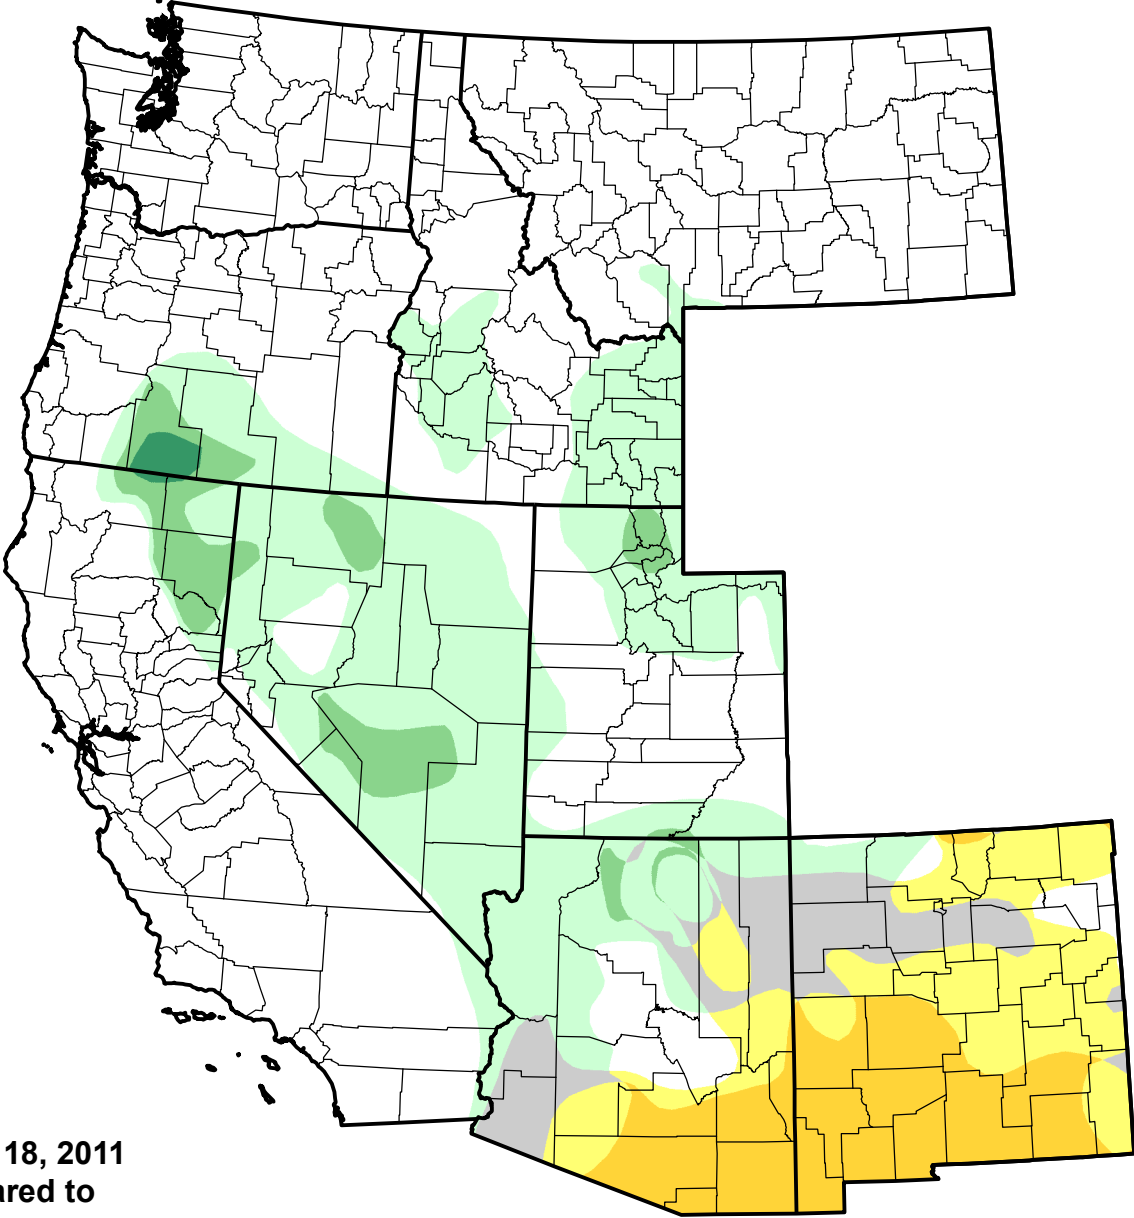

U.S. Drought Monitor Class Change - West

13 Week

January 18, 2011
compared to
October 21, 2010

droughtmonitor.unl.edu

- 5 Class Degradation
- 4 Class Degradation
- 3 Class Degradation
- 2 Class Degradation
- 1 Class Degradation
- No Change
- 1 Class Improvement
- 2 Class Improvement
- 3 Class Improvement
- 4 Class Improvement
- 5 Class Improvement