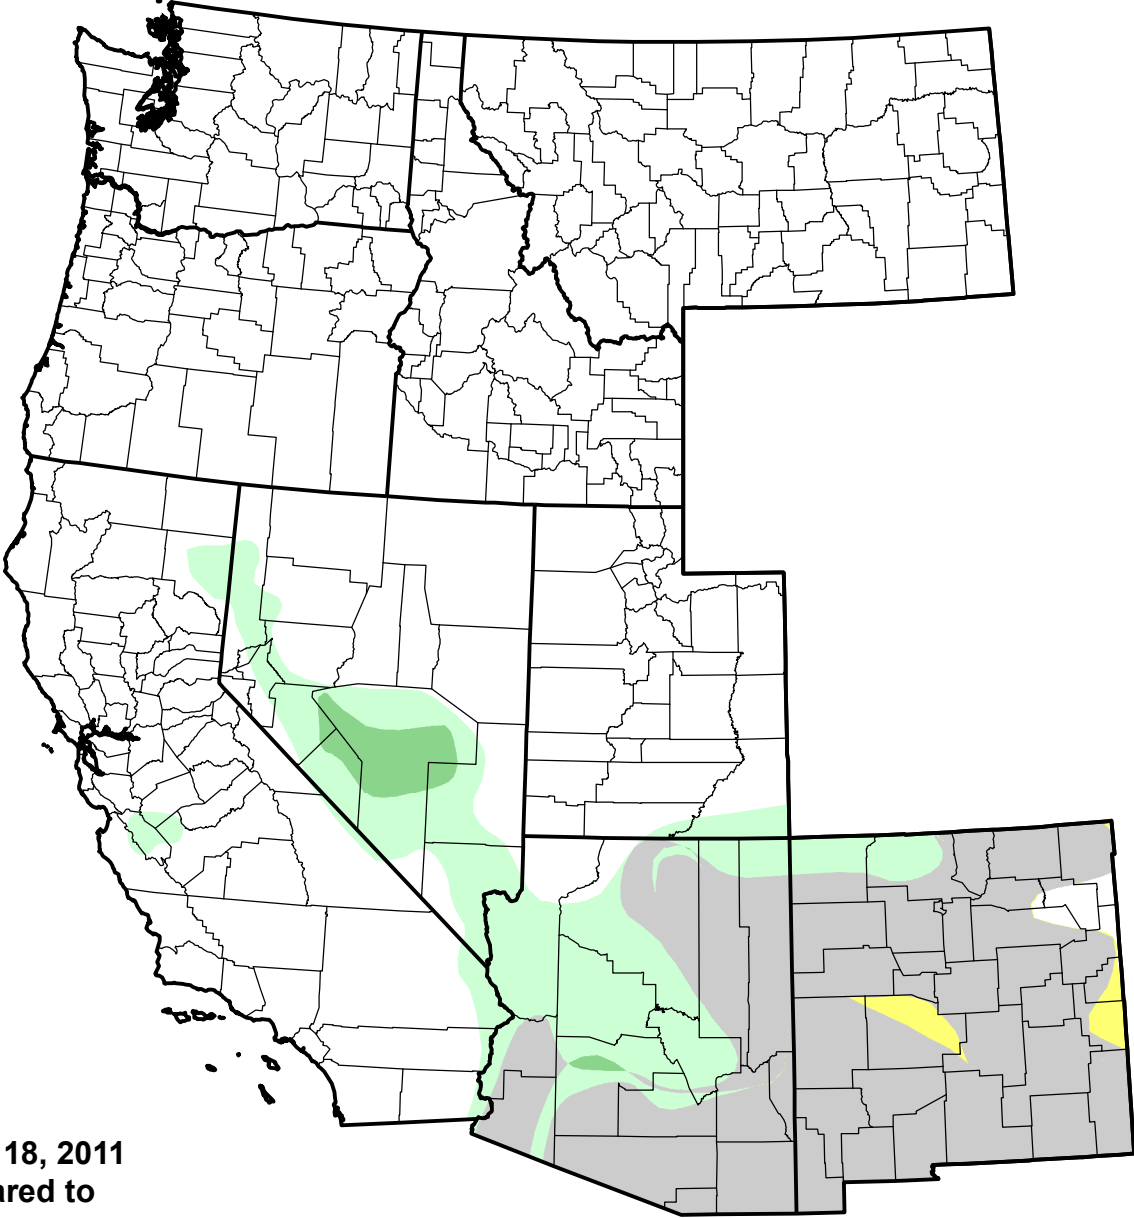

U.S. Drought Monitor Class Change - West 4 Week

January 18, 2011
compared to
December 23, 2010

droughtmonitor.unl.edu

-  5 Class Degradation
-  4 Class Degradation
-  3 Class Degradation
-  2 Class Degradation
-  1 Class Degradation
-  No Change
-  1 Class Improvement
-  2 Class Improvement
-  3 Class Improvement
-  4 Class Improvement
-  5 Class Improvement