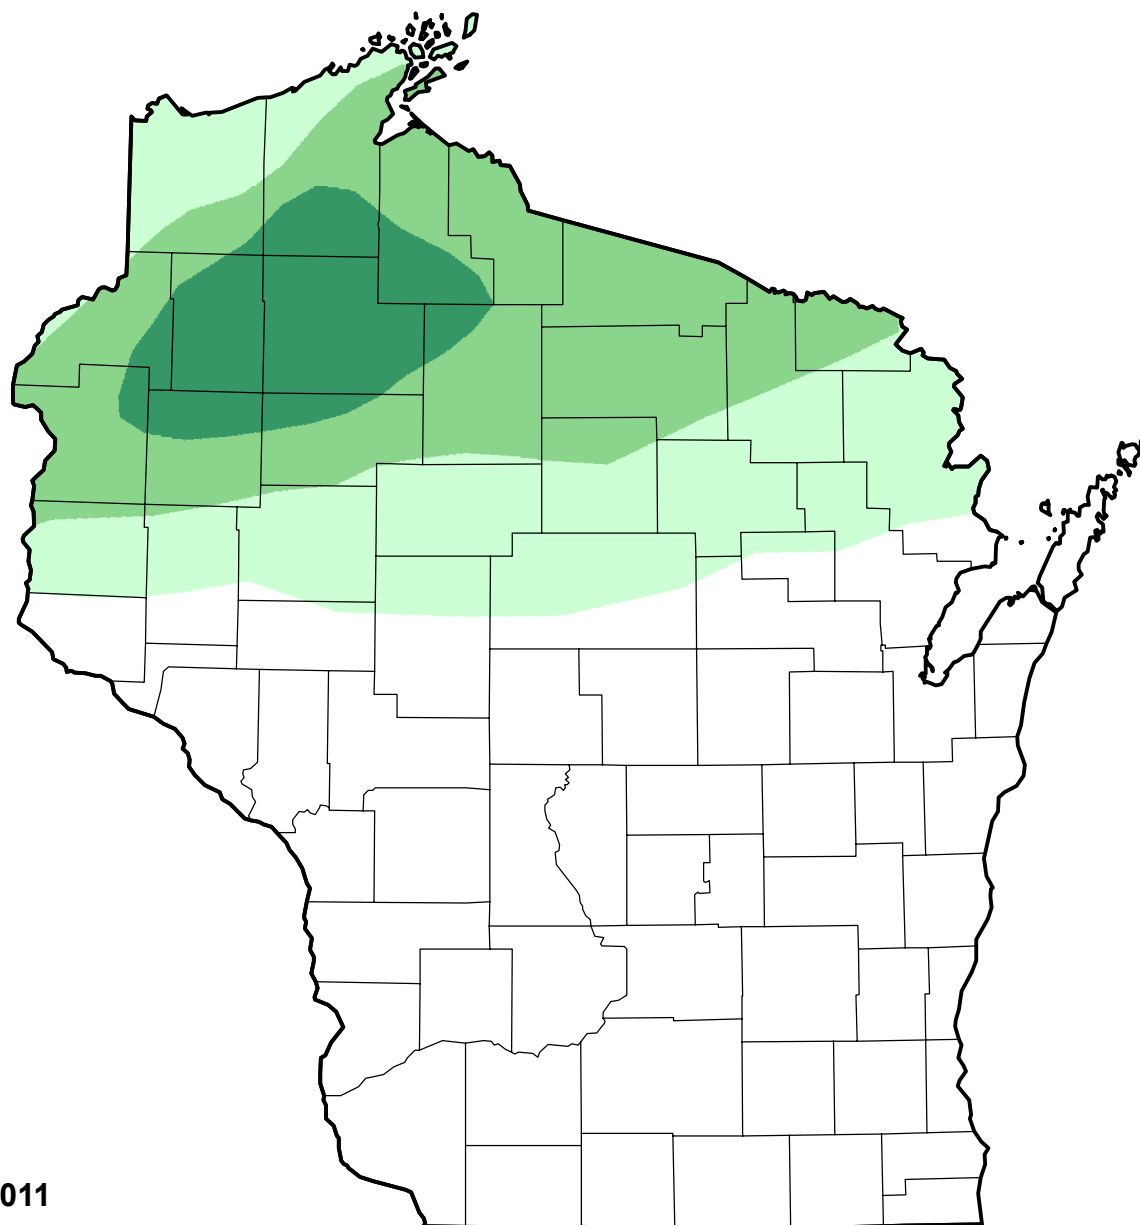

U.S. Drought Monitor Class Change - Wisconsin 52 Week

January 18, 2011
compared to
January 21, 2010

droughtmonitor.unl.edu

-  5 Class Degradation
-  4 Class Degradation
-  3 Class Degradation
-  2 Class Degradation
-  1 Class Degradation
-  No Change
-  1 Class Improvement
-  2 Class Improvement
-  3 Class Improvement
-  4 Class Improvement
-  5 Class Improvement